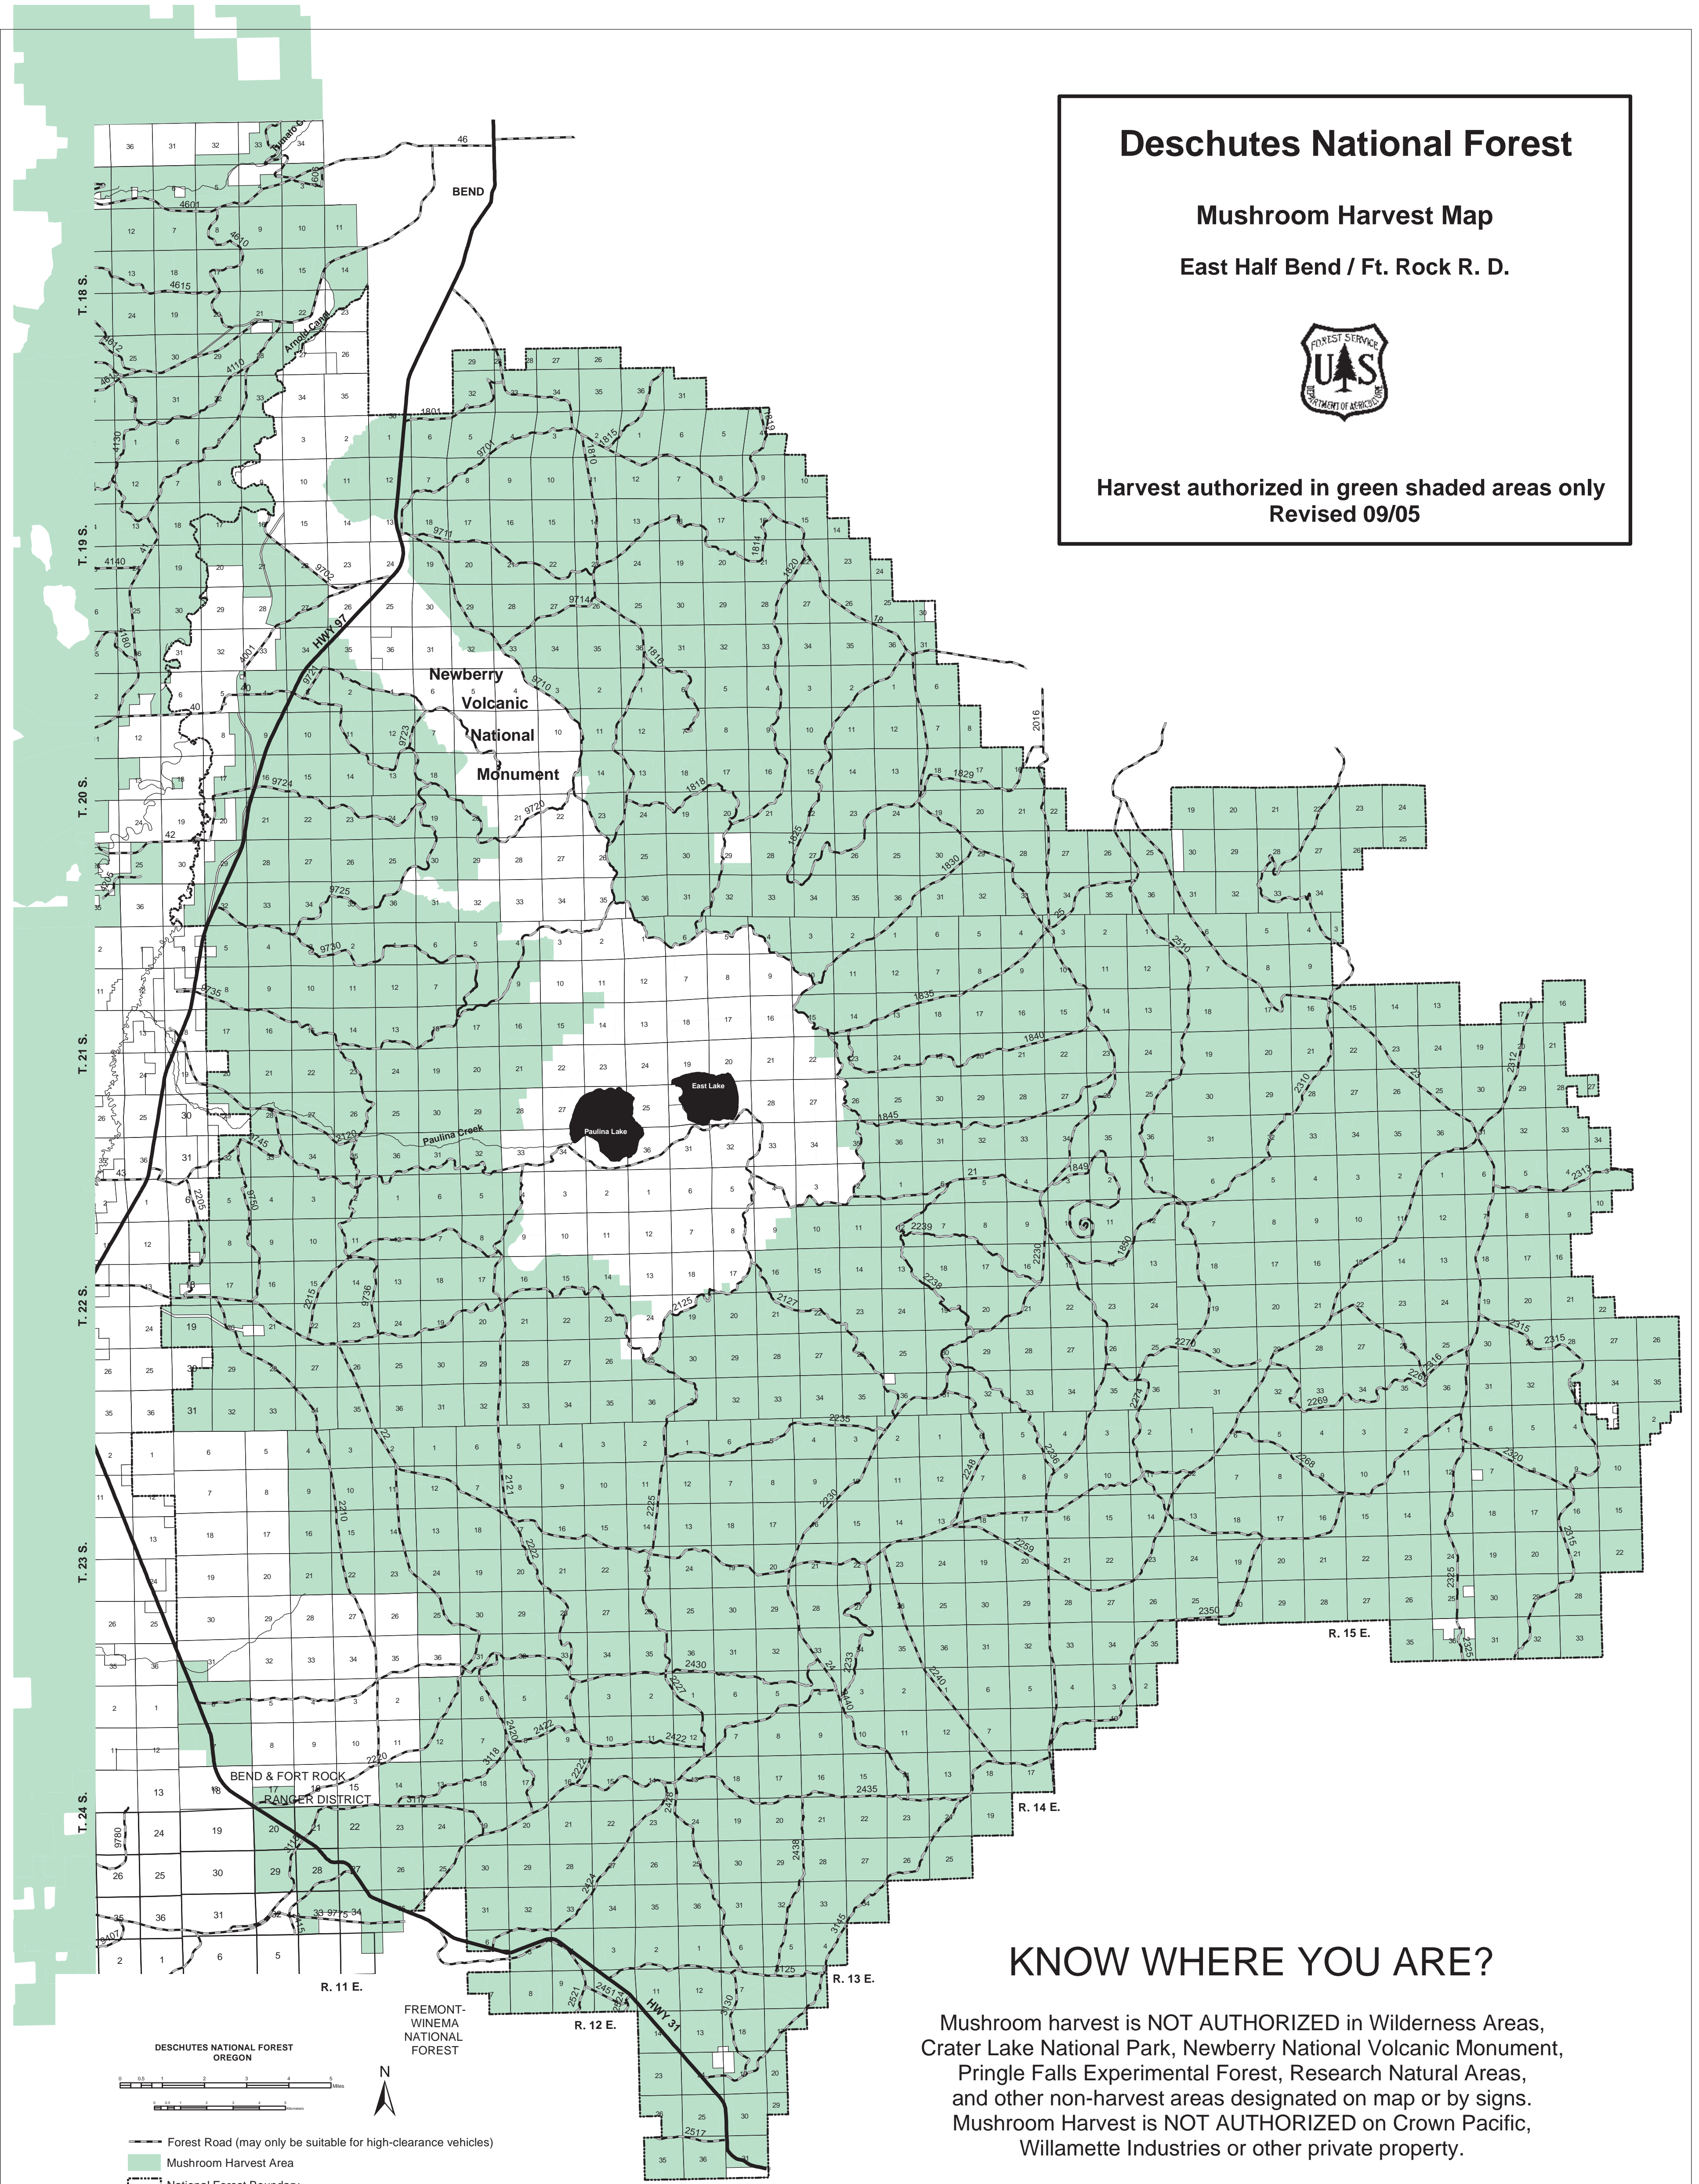

Deschutes National Forest

Mushroom Harvest Map East Half Bend / Ft. Rock R. D.

Harvest authorized in green shaded areas only
Revised 09/05

KNOW WHERE YOU ARE?

Mushroom harvest is NOT AUTHORIZED in Wilderness Areas, Crater Lake National Park, Newberry National Volcanic Monument, Pringle Falls Experimental Forest, Research Natural Areas, and other non-harvest areas designated on map or by signs. Mushroom Harvest is NOT AUTHORIZED on Crown Pacific, Willamette Industries or other private property.