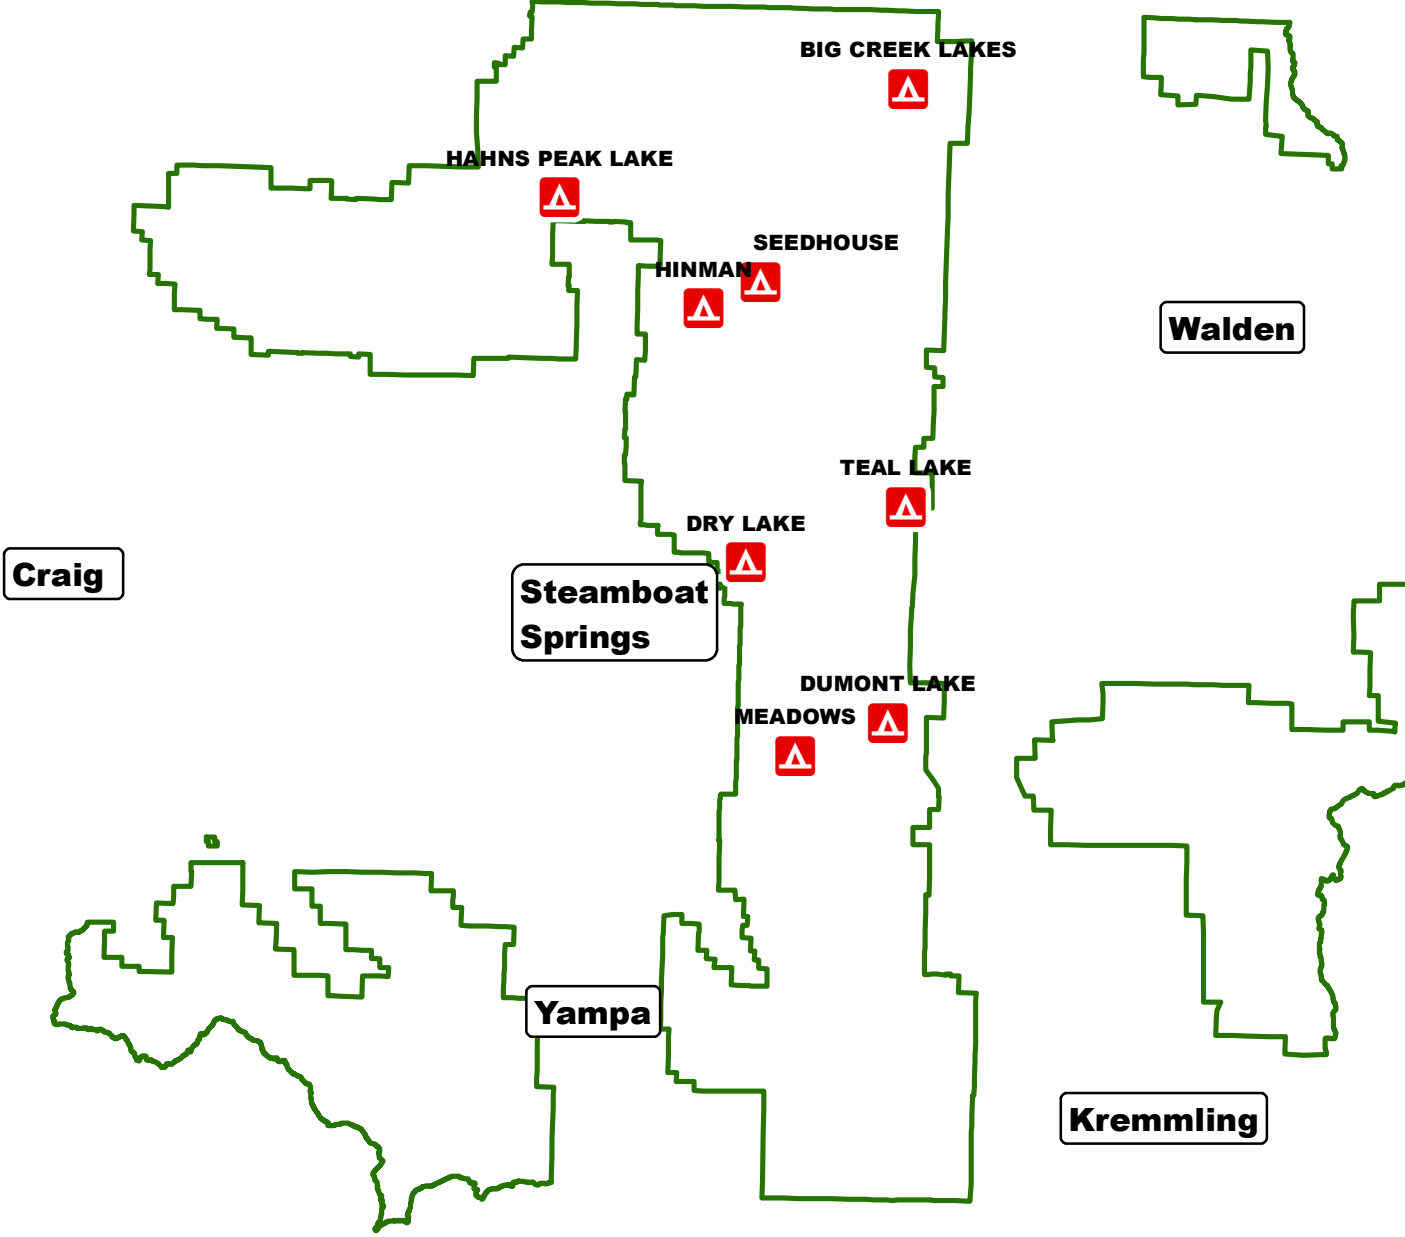

# Routt Forest Reservable Sites Exhibit A

 DevReservableSpcOrder  
 Routt Forest Boundary

redits: Sources: Esri, H  
increment P Corp.,