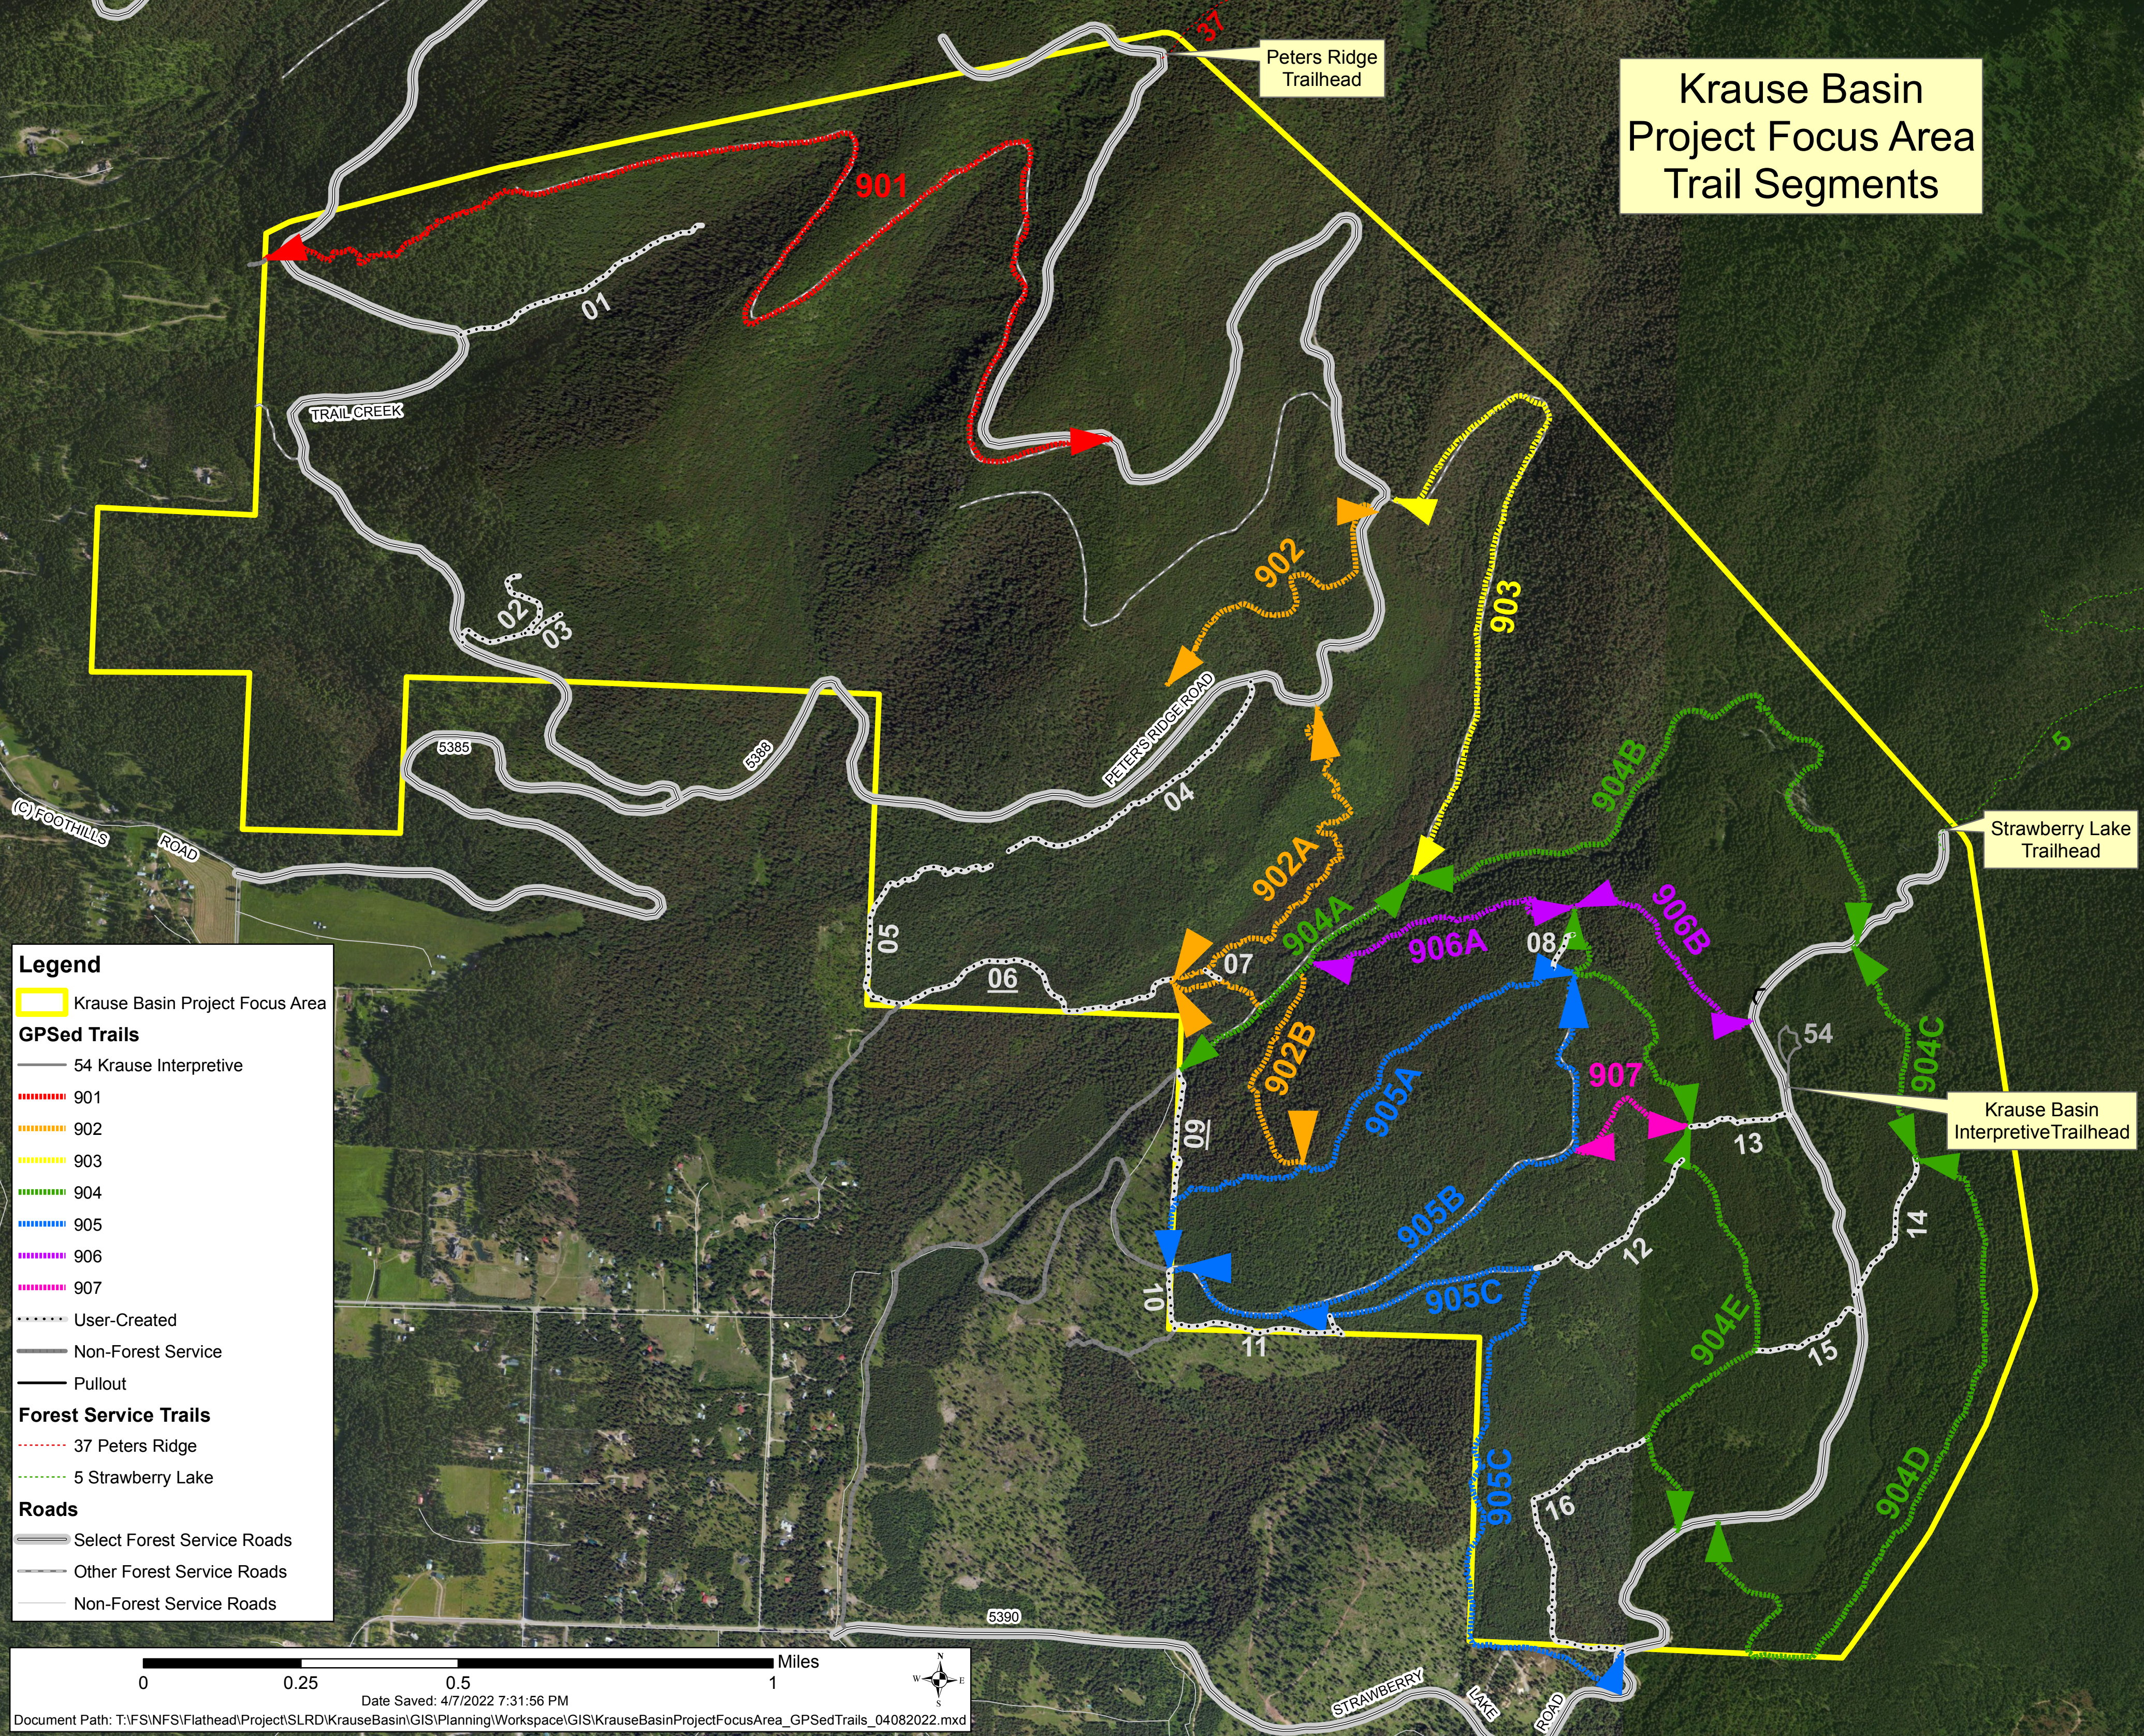

# Krause Basin Project Focus Area Trail Segments

**Legend**

- Krause Basin Project Focus Area

**GPSed Trails**

- 54 Krause Interpretive
- 901
- 902
- 903
- 904
- 905
- 906
- 907
- User-Created
- Non-Forest Service
- Pullout

**Forest Service Trails**

- 37 Peters Ridge
- 5 Strawberry Lake

**Roads**

- Select Forest Service Roads
- Other Forest Service Roads
- Non-Forest Service Roads

0 0.25 0.5 1 Miles

Date Saved: 4/7/2022 7:31:56 PM

Document Path: T:\FS\NFS\FIathead\Project\SLRD\KrauseBasin\GIS\Planning\Workspace\GIS\KrauseBasinProjectFocusArea\_GPSedTrails\_04082022.mxd

Source: Esri, DigitalGlobe, GeoEye, Earthstar Geographics, CNES/Airbus DS, USDA, USGS, AeroGRID, IGN, and the GIS User Community