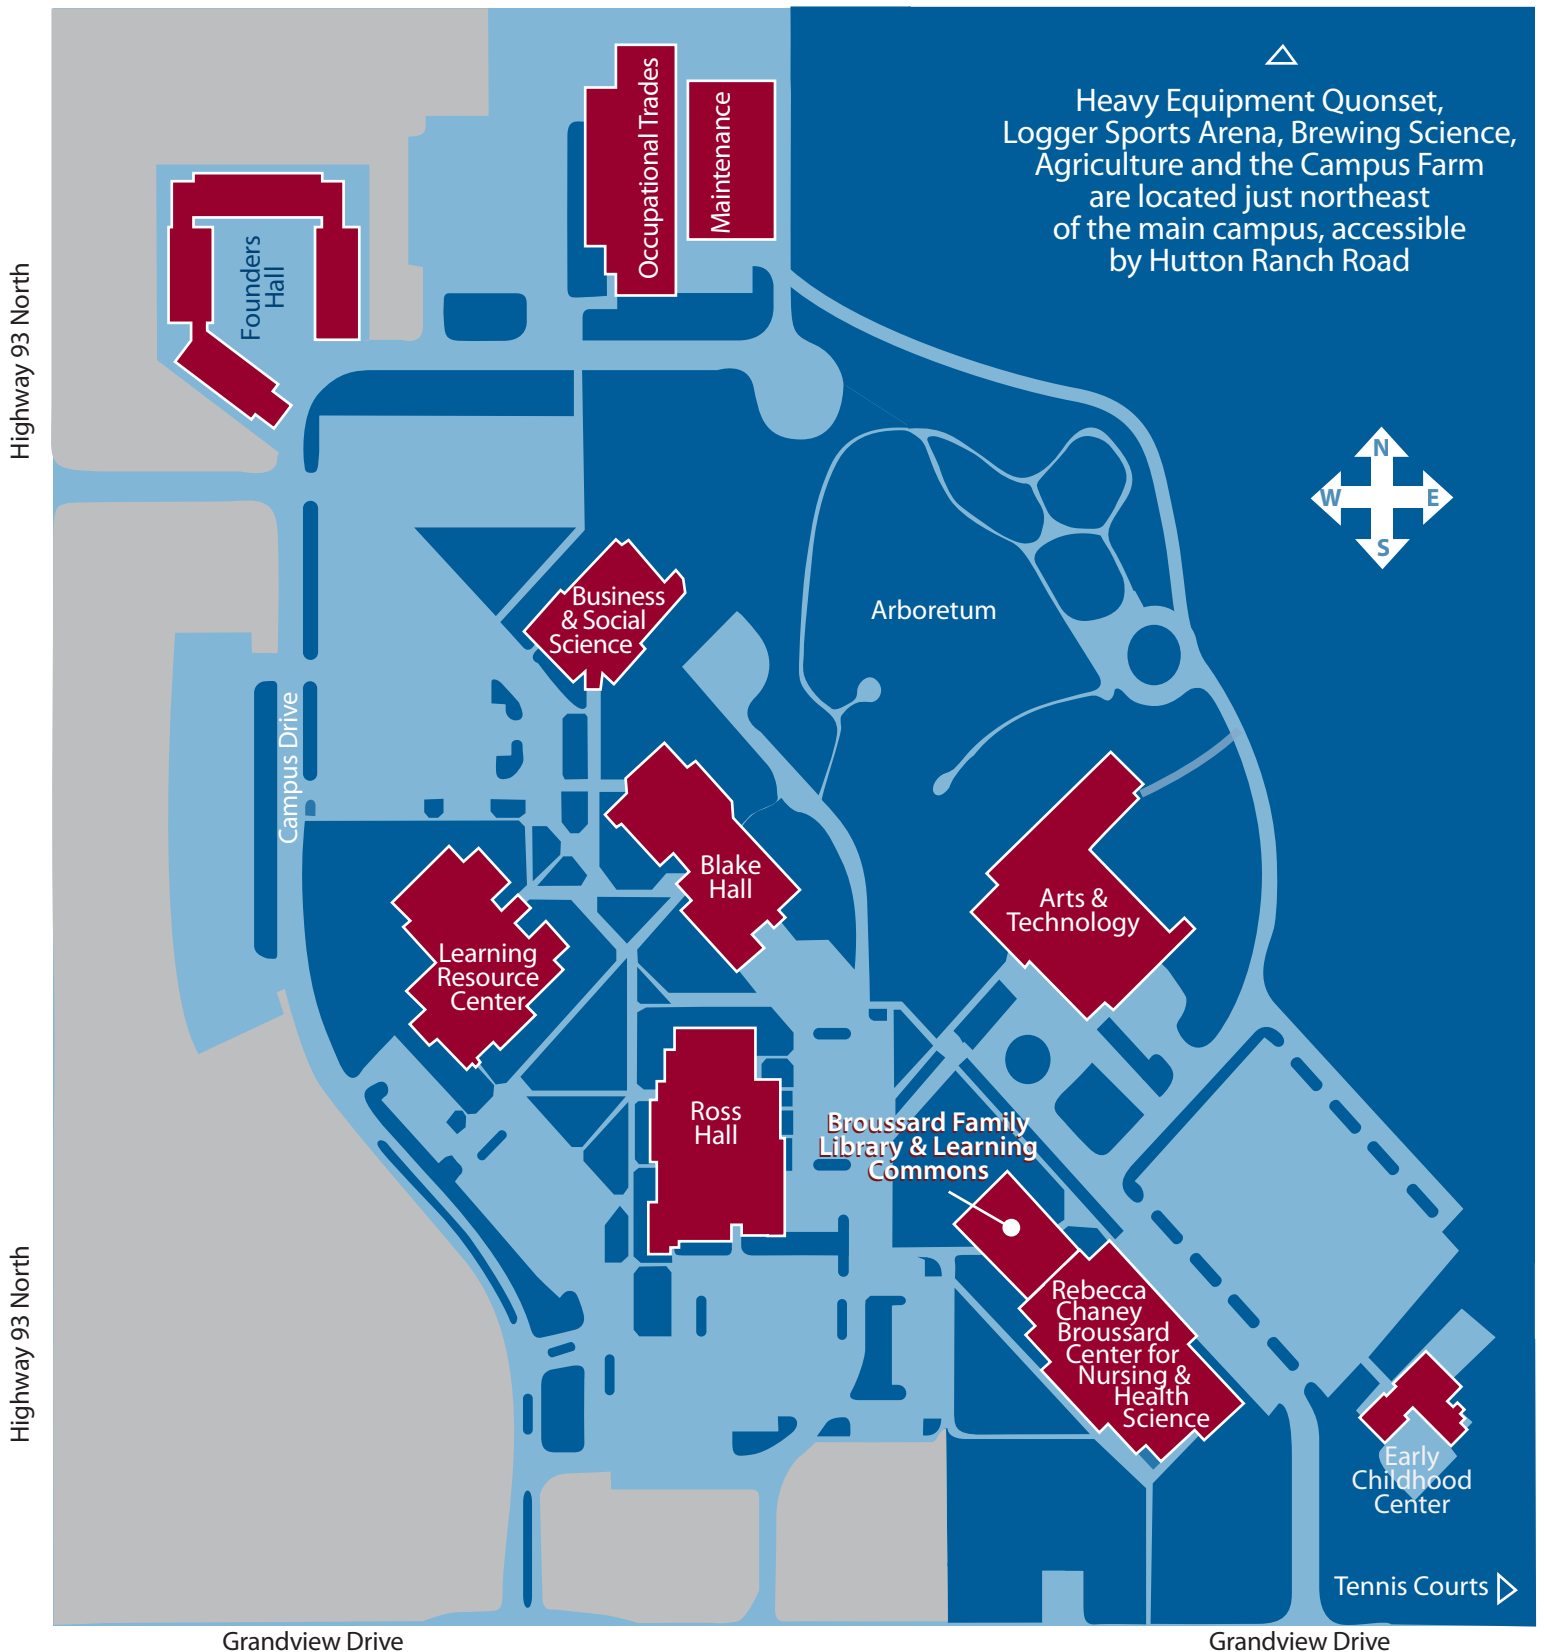

FVCC Kalispell Campus Map

The FVCC campus is tobacco and smoke free

(Electronic cigarettes are also prohibited).

Revised 1/2019