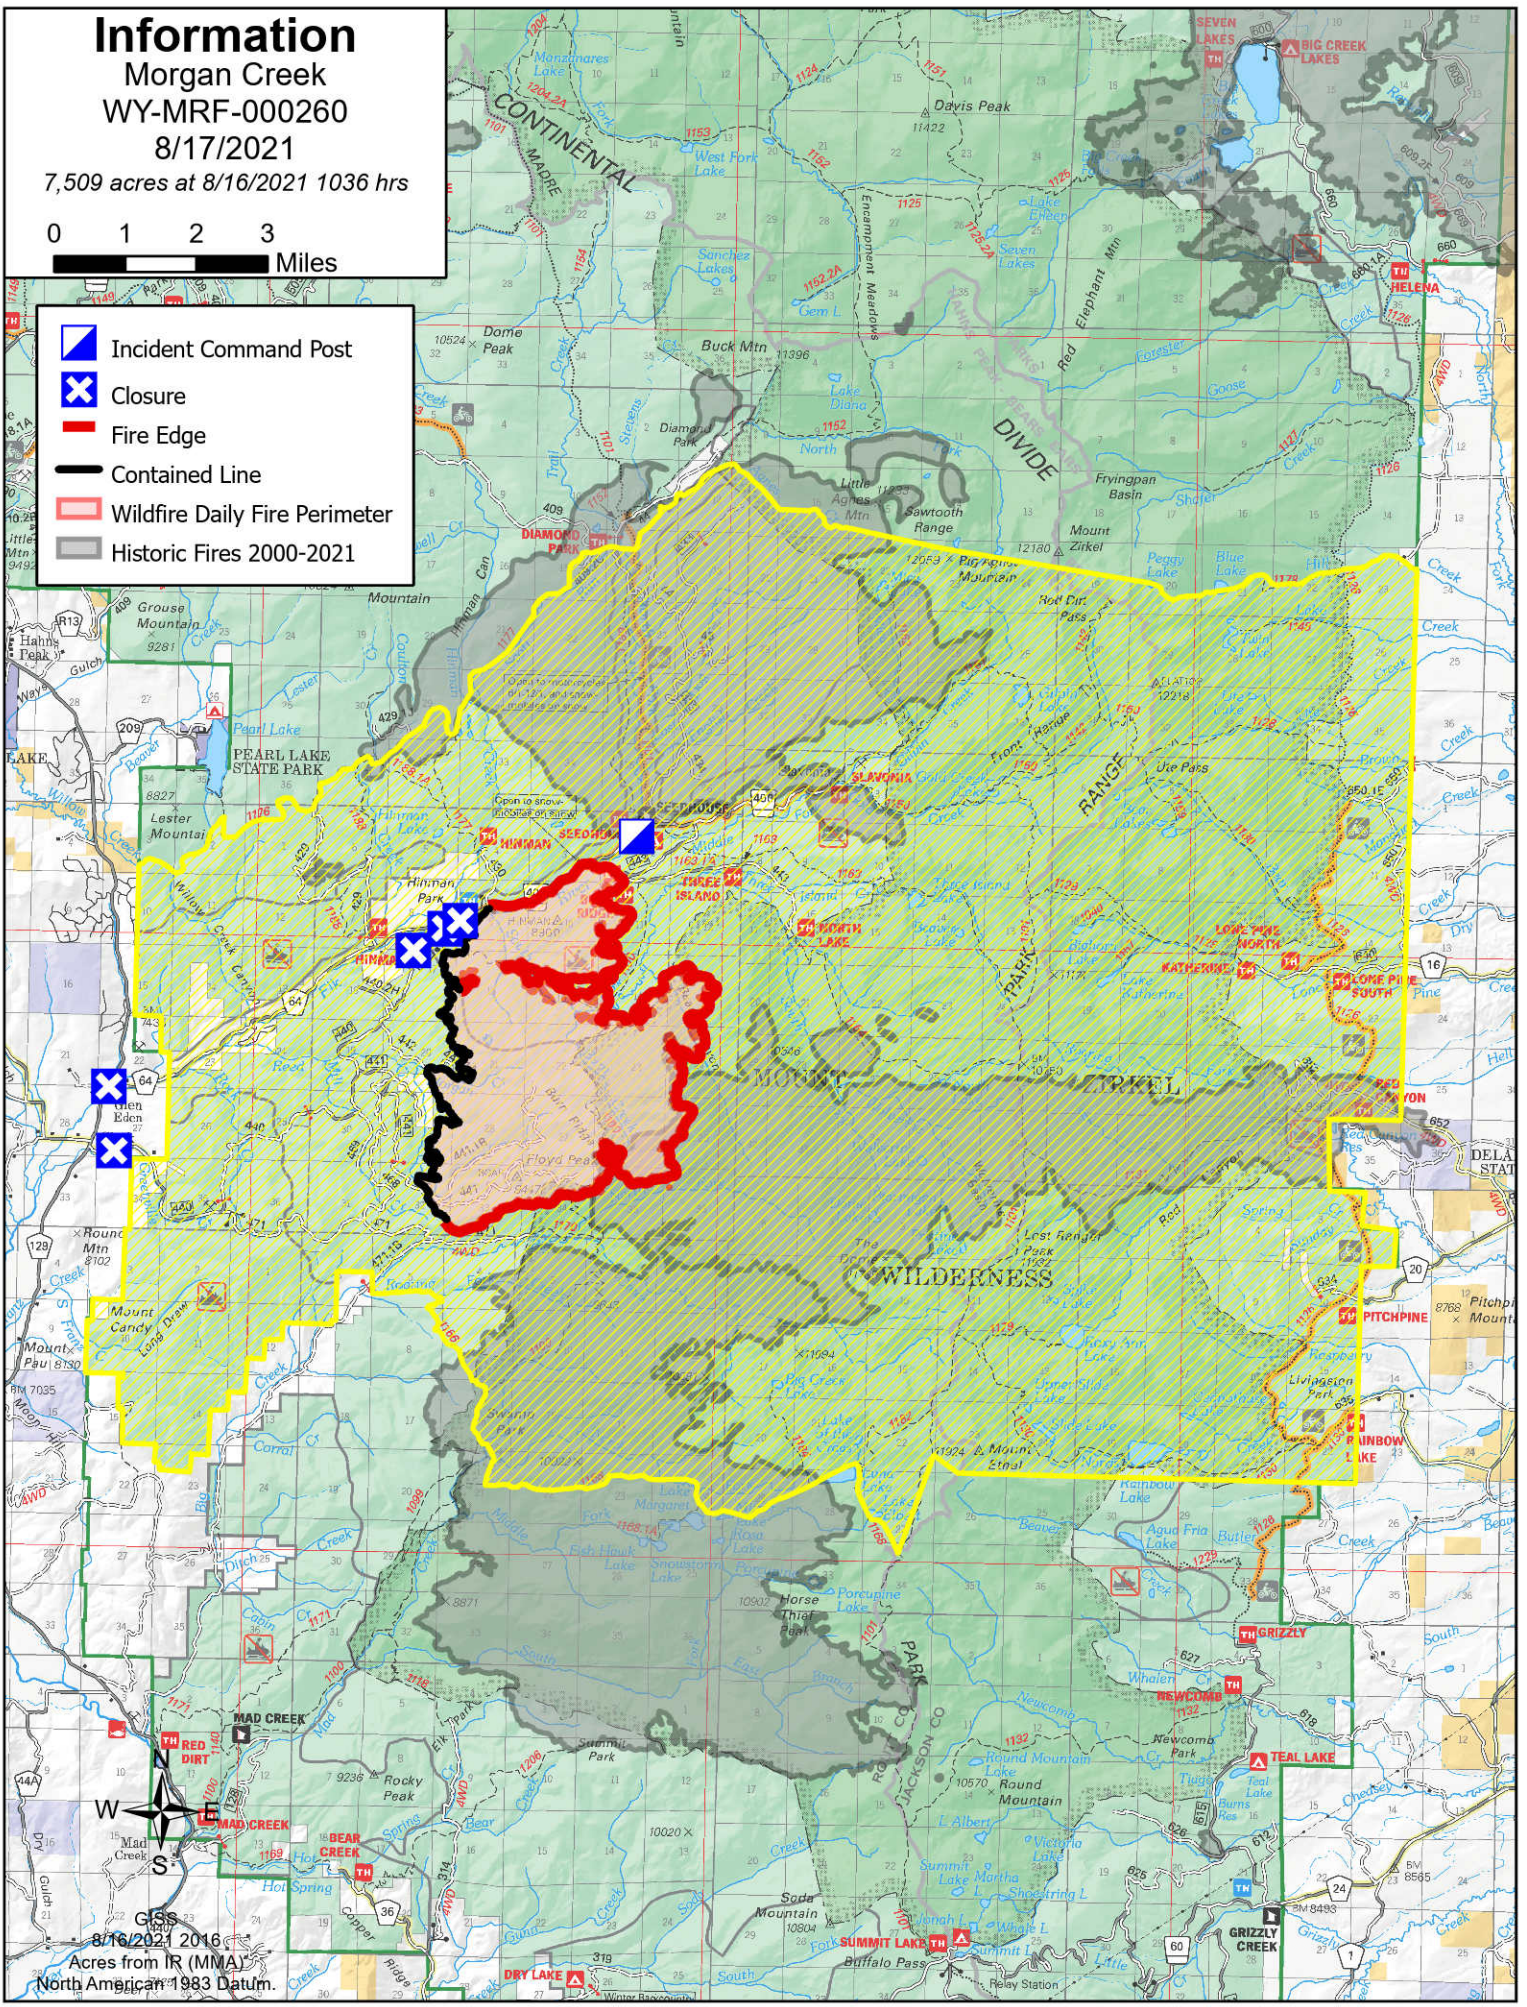

Information

Morgan Creek
WY-MRF-000260
8/17/2021

7,509 acres at 8/16/2021 1036 hrs

- Incident Command Post
- Closure
- Fire Edge
- Contained Line
- Wildfire Daily Fire Perimeter
- Historic Fires 2000-2021

8/16/2021 2016
Acres from IR (MMA)
North American 1983 Datum.