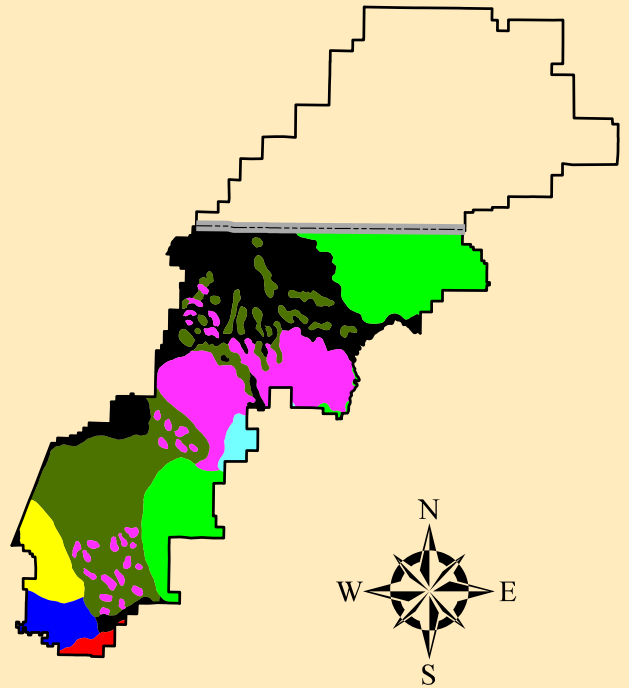

# Umatilla National Forest 1900 Forests of Oregon

-  Umatilla NF Boundary
-  OR/WA Boundary
-  0-5 MBF/Acre
-  5-10 MBF/Acre
-  10-25 MBF/Acre
-  Barren
-  Burnt
-  Cut timber, restocking
-  Timberless Area
-  Woodland

The Forest Service cannot assure the reliability or suitability of this information for any particular purpose. Original data elements were compiled from a variety of sources and may not meet National Mapping Accuracy Standards. This information may be updated, corrected, or otherwise modified without notification.