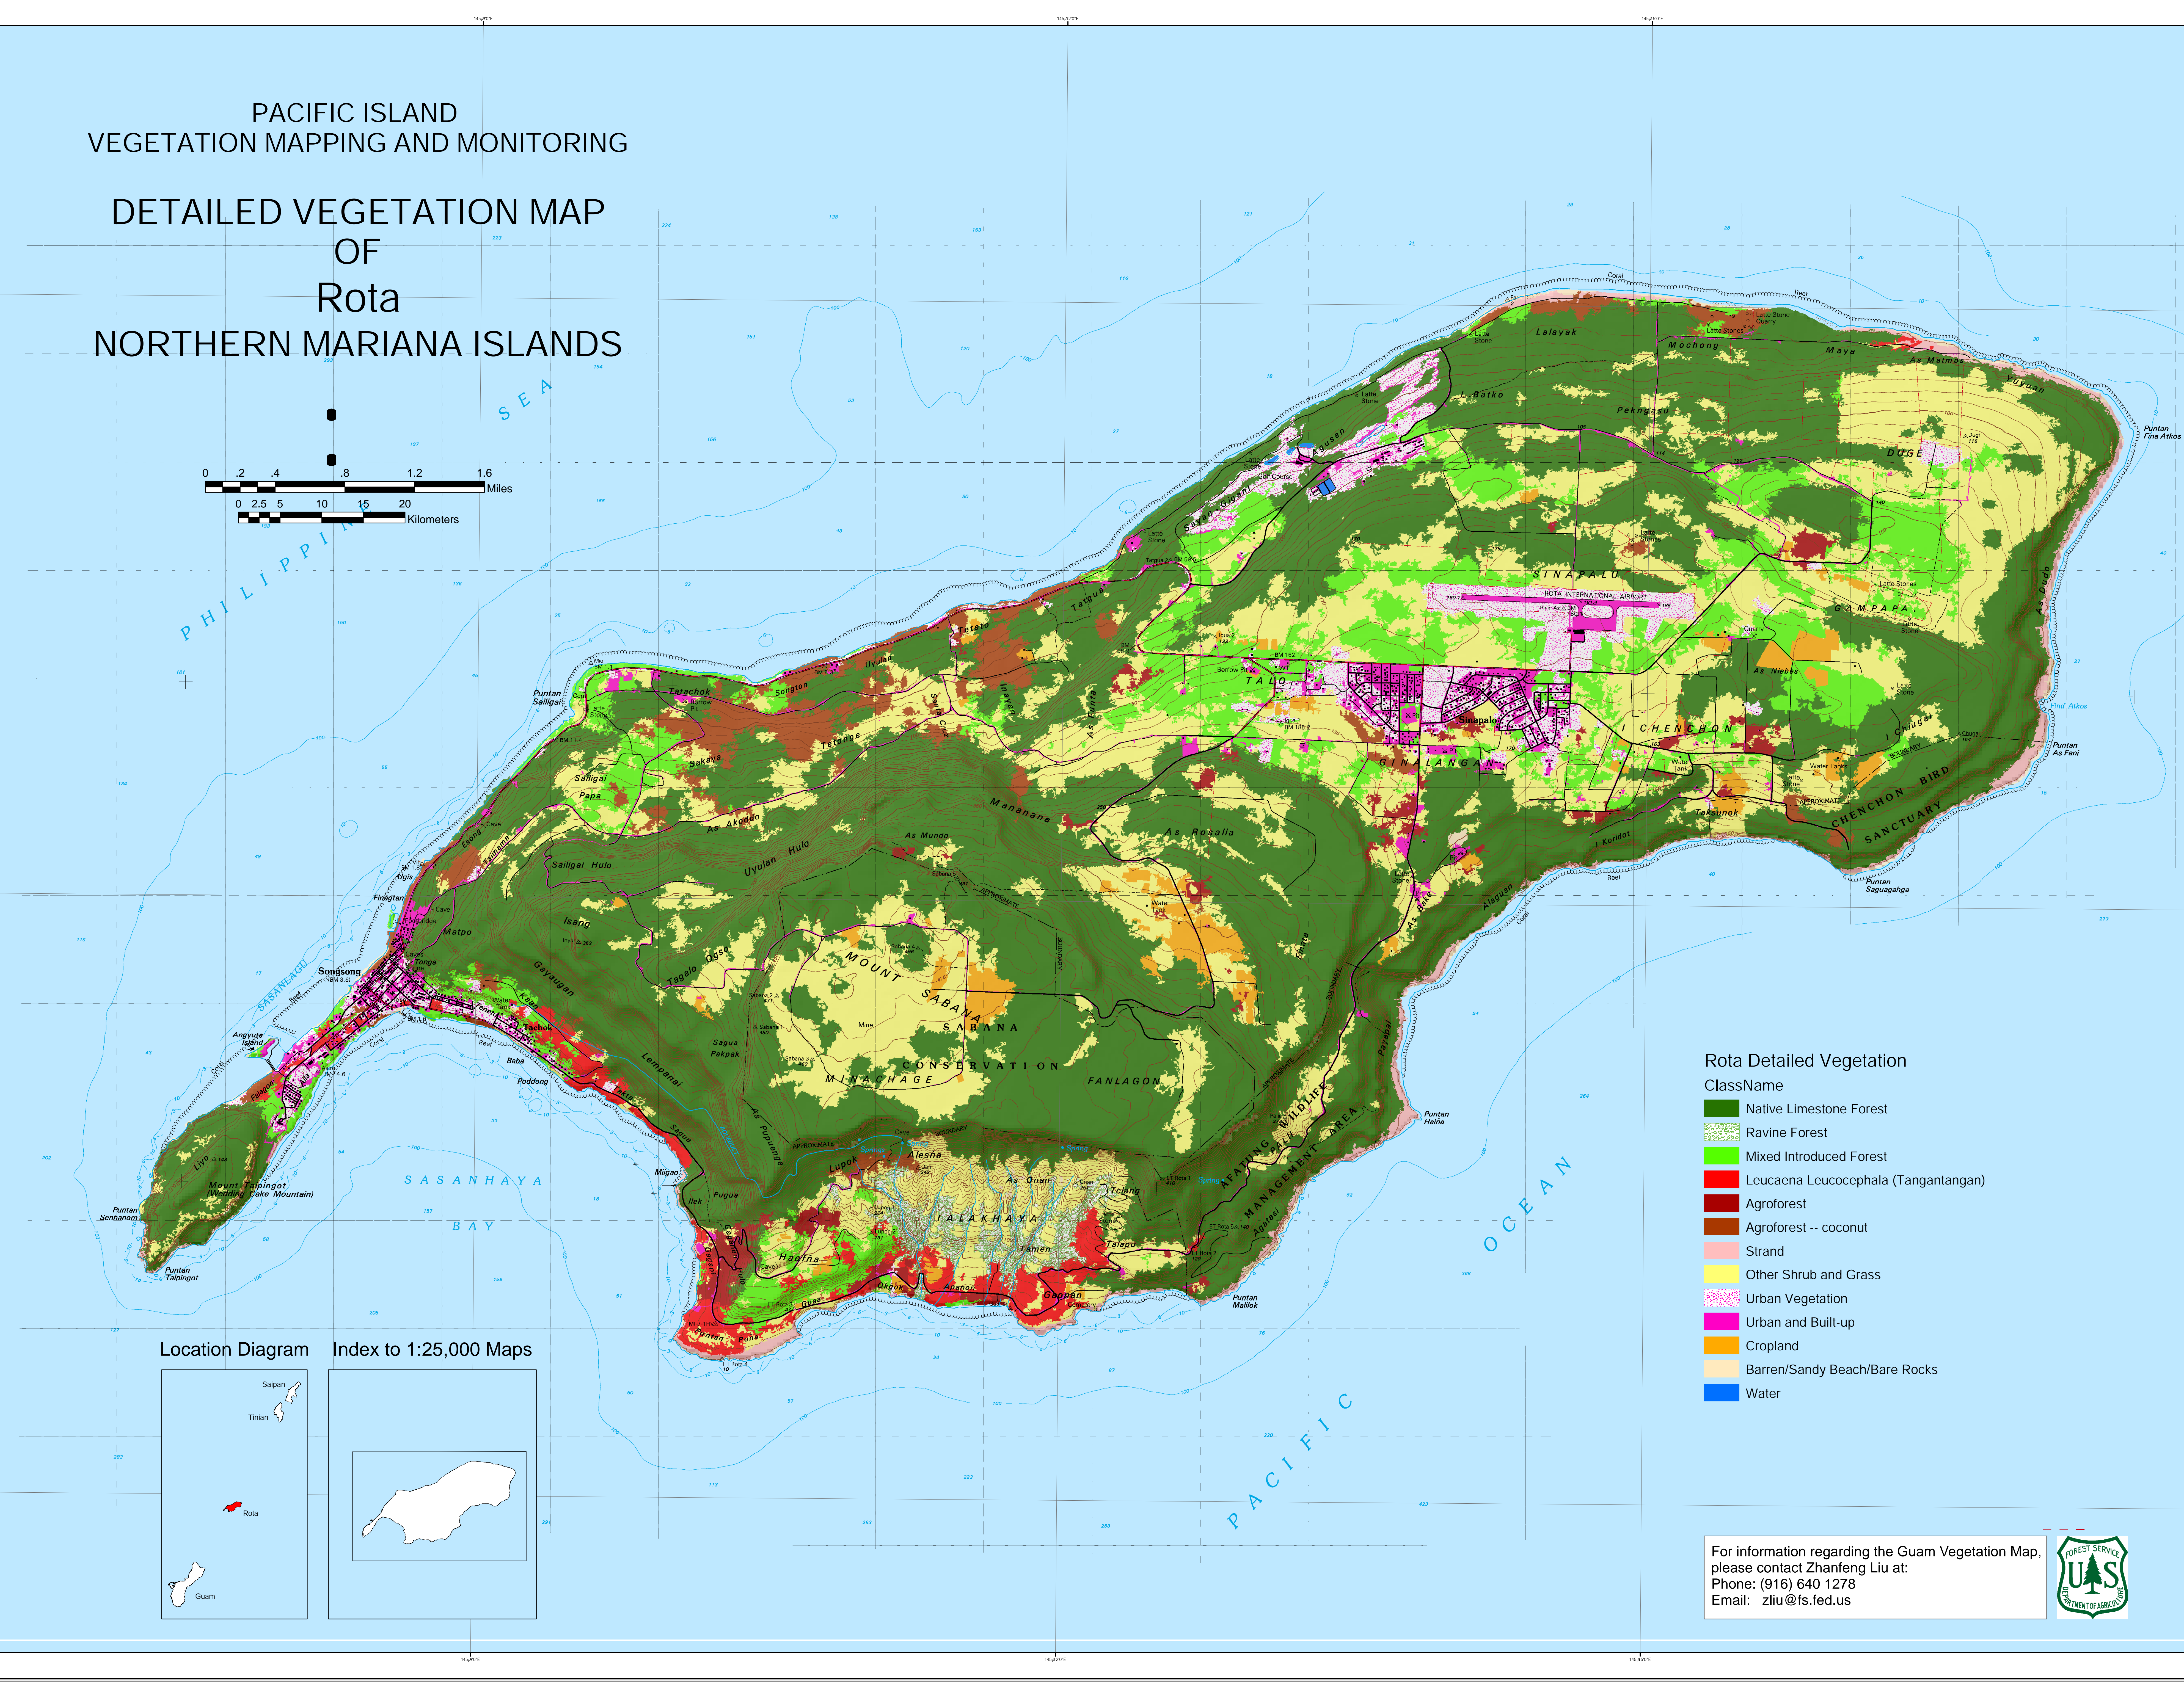

PACIFIC ISLAND
VEGETATION MAPPING AND MONITORING
DETAILED VEGETATION MAP
OF
Rota
NORTHERN MARIANA ISLANDS

- Rota Detailed Vegetation
Class Name
- Native Limestone Forest
 - Ravine Forest
 - Mixed Introduced Forest
 - Leucaena Leucocephala (Tangantangan)
 - Agroforest
 - Agroforest -- coconut
 - Strand
 - Other Shrub and Grass
 - Urban Vegetation
 - Urban and Built-up
 - Cropland
 - Barren/Sandy Beach/Bare Rocks
 - Water

For information regarding the Guam Vegetation Map,
please contact Zhanfeng Liu at:
Phone: (916) 640 1278
Email: zliu@fs.fed.us