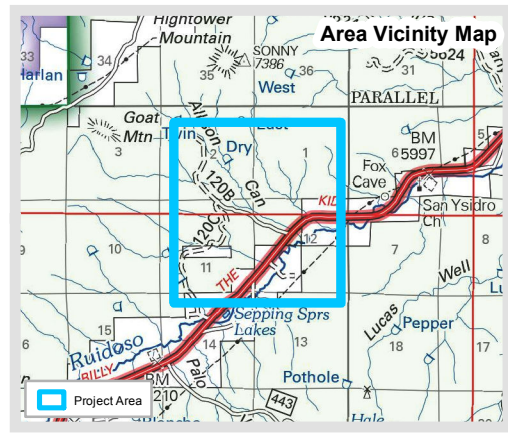

Lincoln National Forest Smokey Bear Ranger District

Allison Canyon Personal Fuelwood

1. Allison Canyon Unit 1 from Hwy 70 travel north on FS Road 120B for approx. 1 mile, unit is found on left side of FS Road 120B.
2. Allison Canyon Unit 2 continue on FS Road 120B for approx. 1/2 mile, the unit is on the right side of FS Road 120B. You will need to go through 2 ranch style gates. Close gates when entering and exiting the unit. Do Not cut green standing.