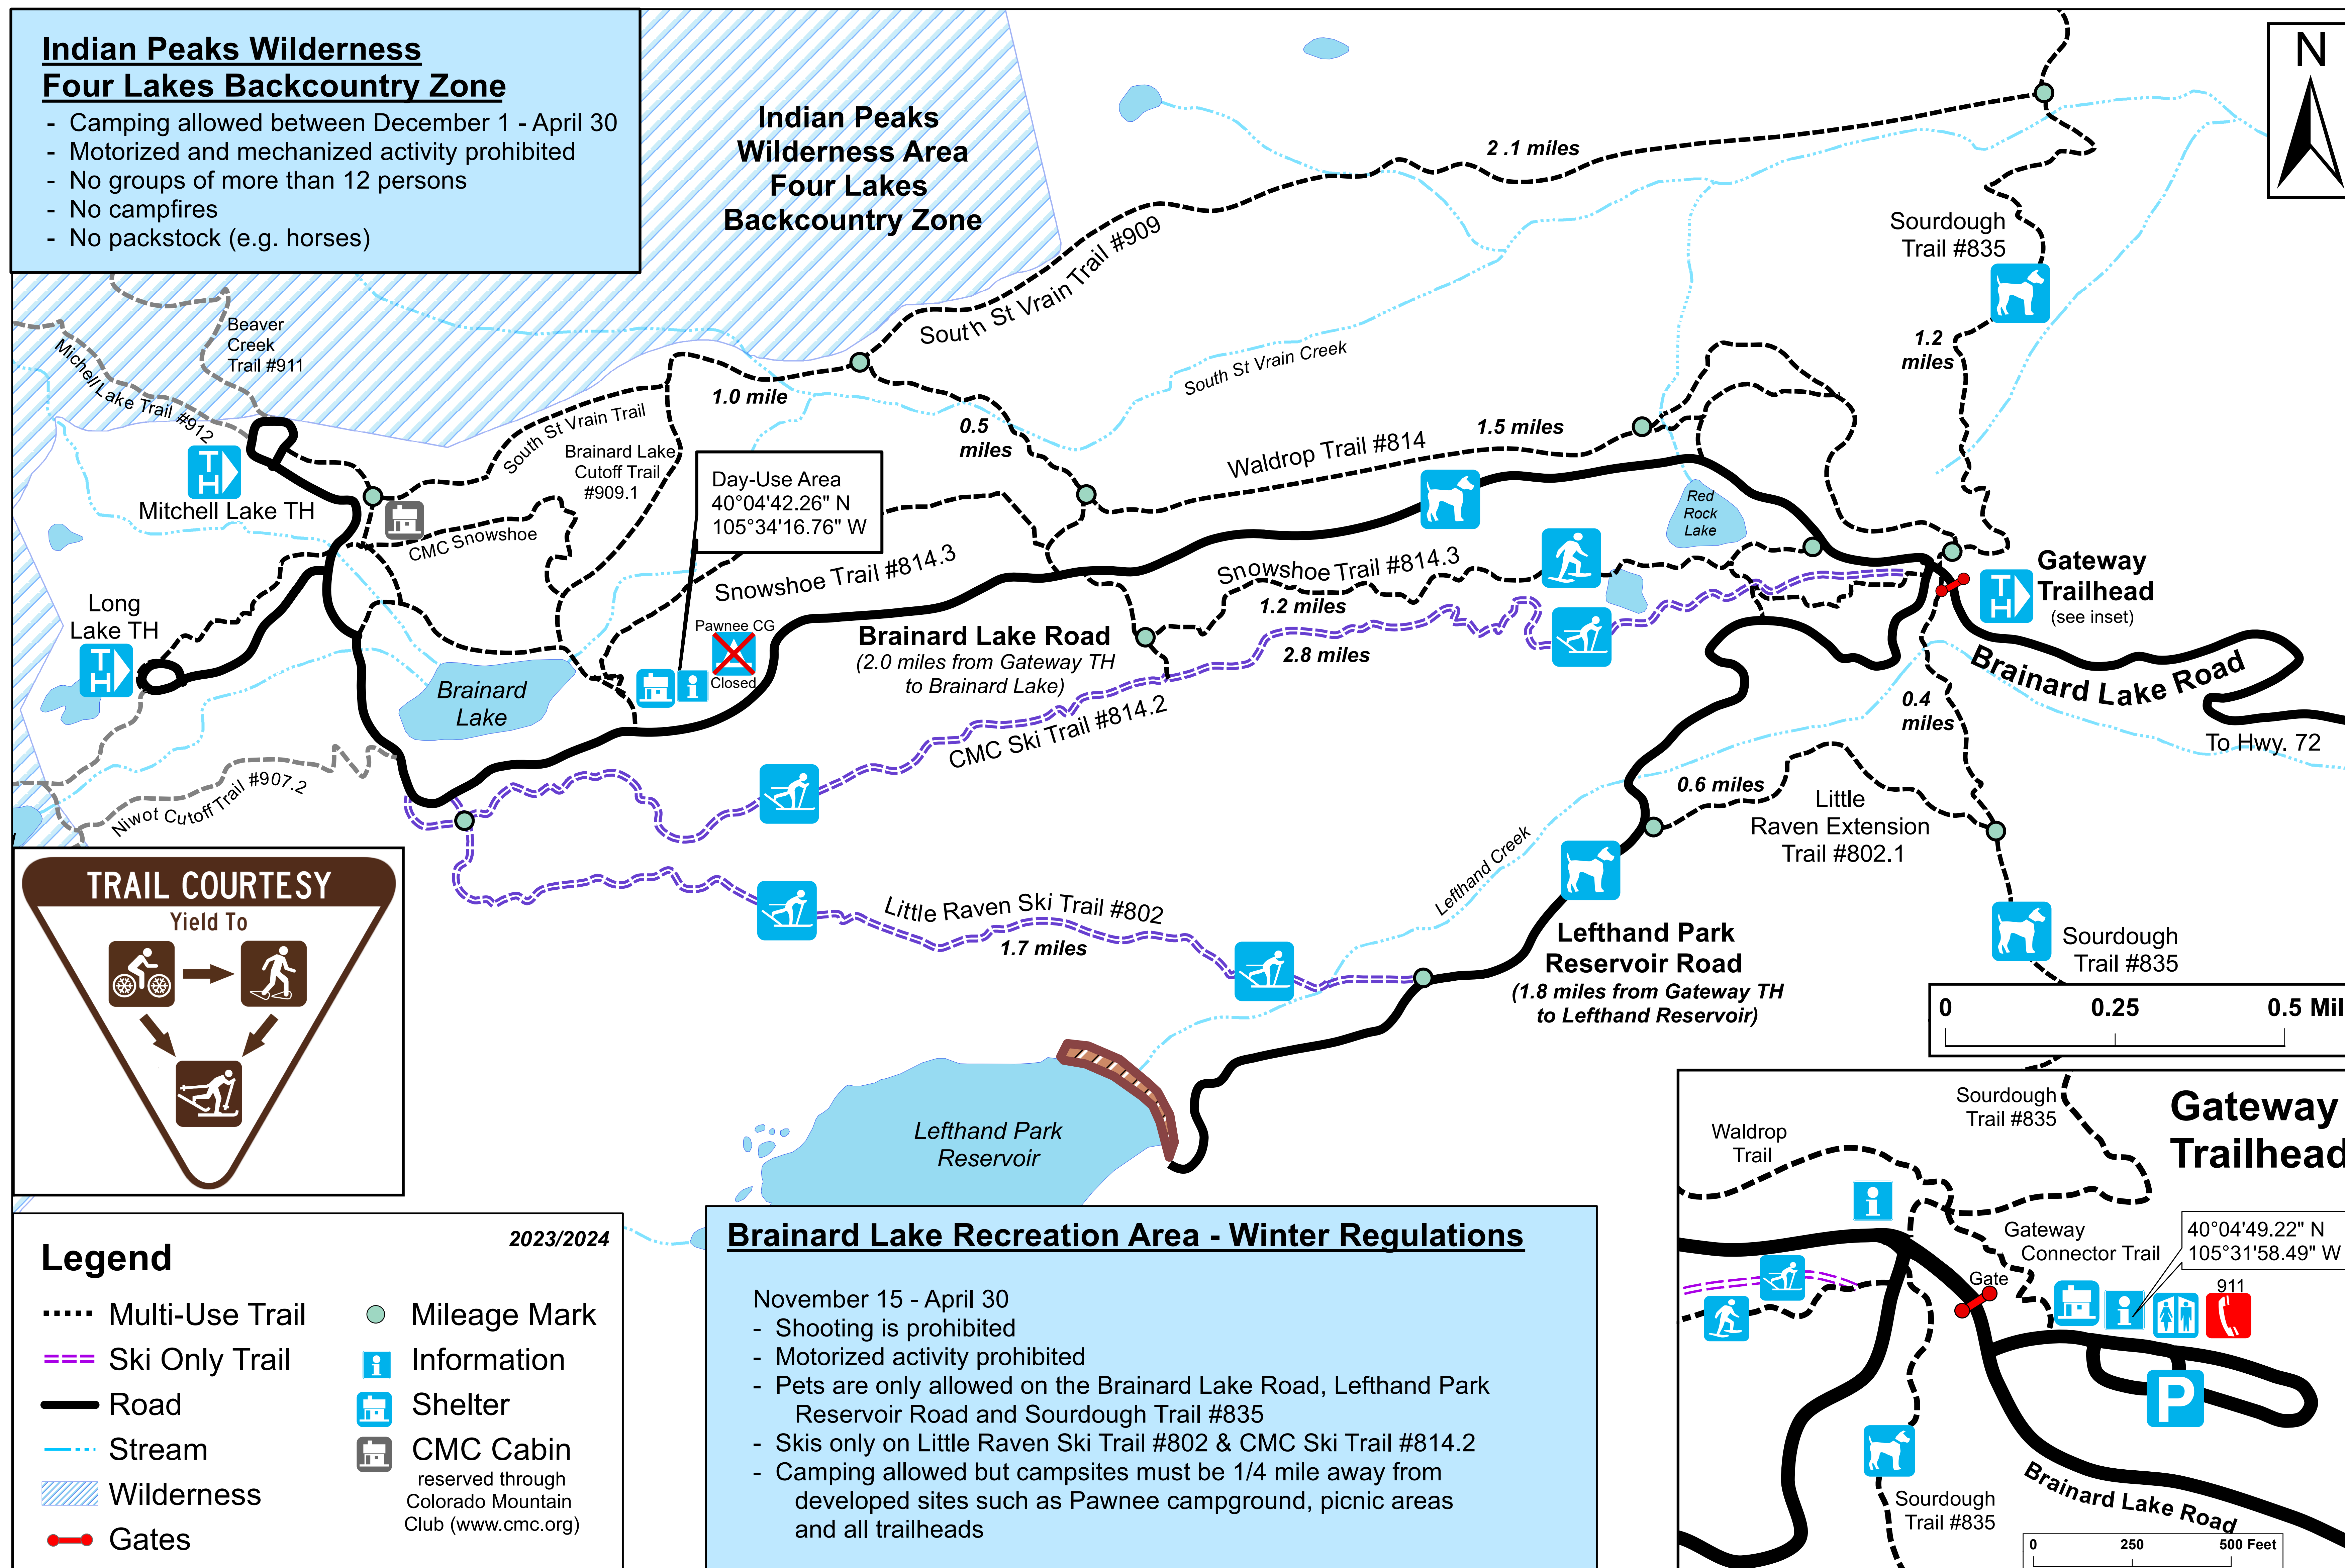

Brainard Lake Recreation Area

2023/2024 Winter Season Map

Volunteer Partnerships provide immeasurable benefits to our public lands. Volunteers dedicate thousands of hours of service. Contact the Boulder Ranger District or any of these partners for more information.

For More Information Contact:
Arapaho and Roosevelt National Forests
And Pawnee National Grassland
970-295-6600