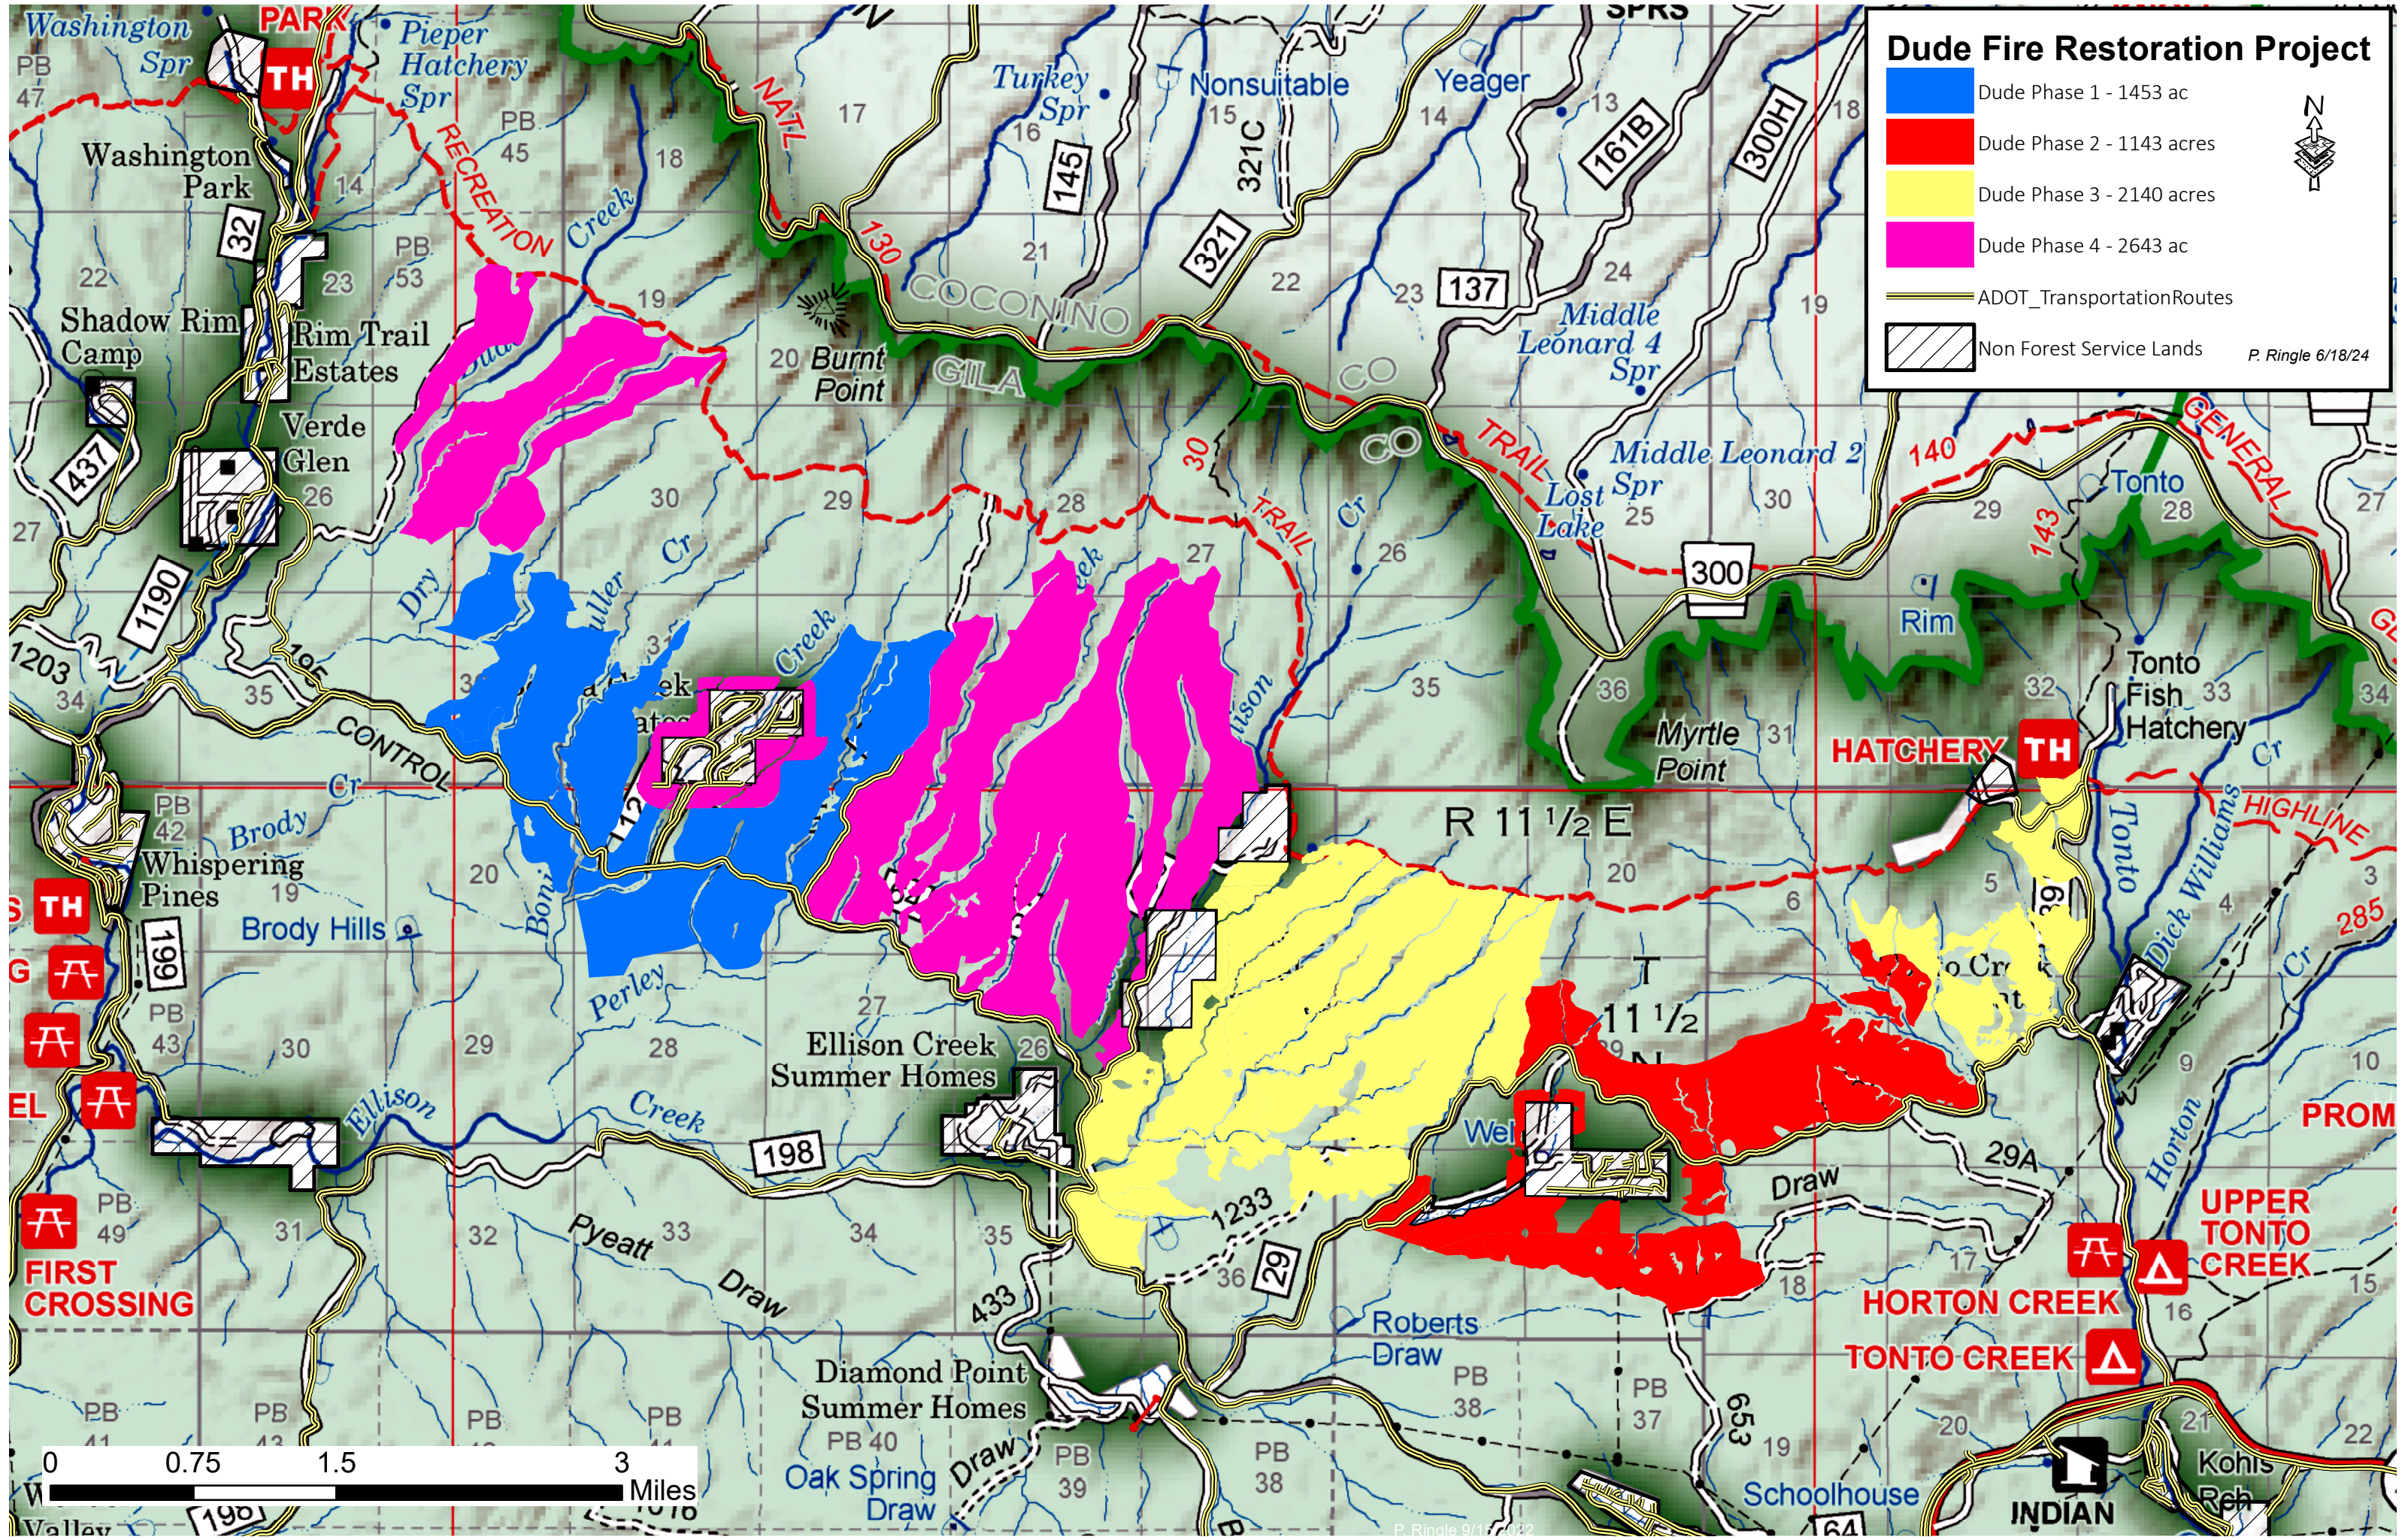

Dude Fire Restoration Project

- Dude Phase 1 - 1453 ac
- Dude Phase 2 - 1143 acres
- Dude Phase 3 - 2140 acres
- Dude Phase 4 - 2643 ac
- ADOT_TransportationRoutes
- Non Forest Service Lands

P. Ringle 6/18/24

0 0.75 1.5 3 Miles