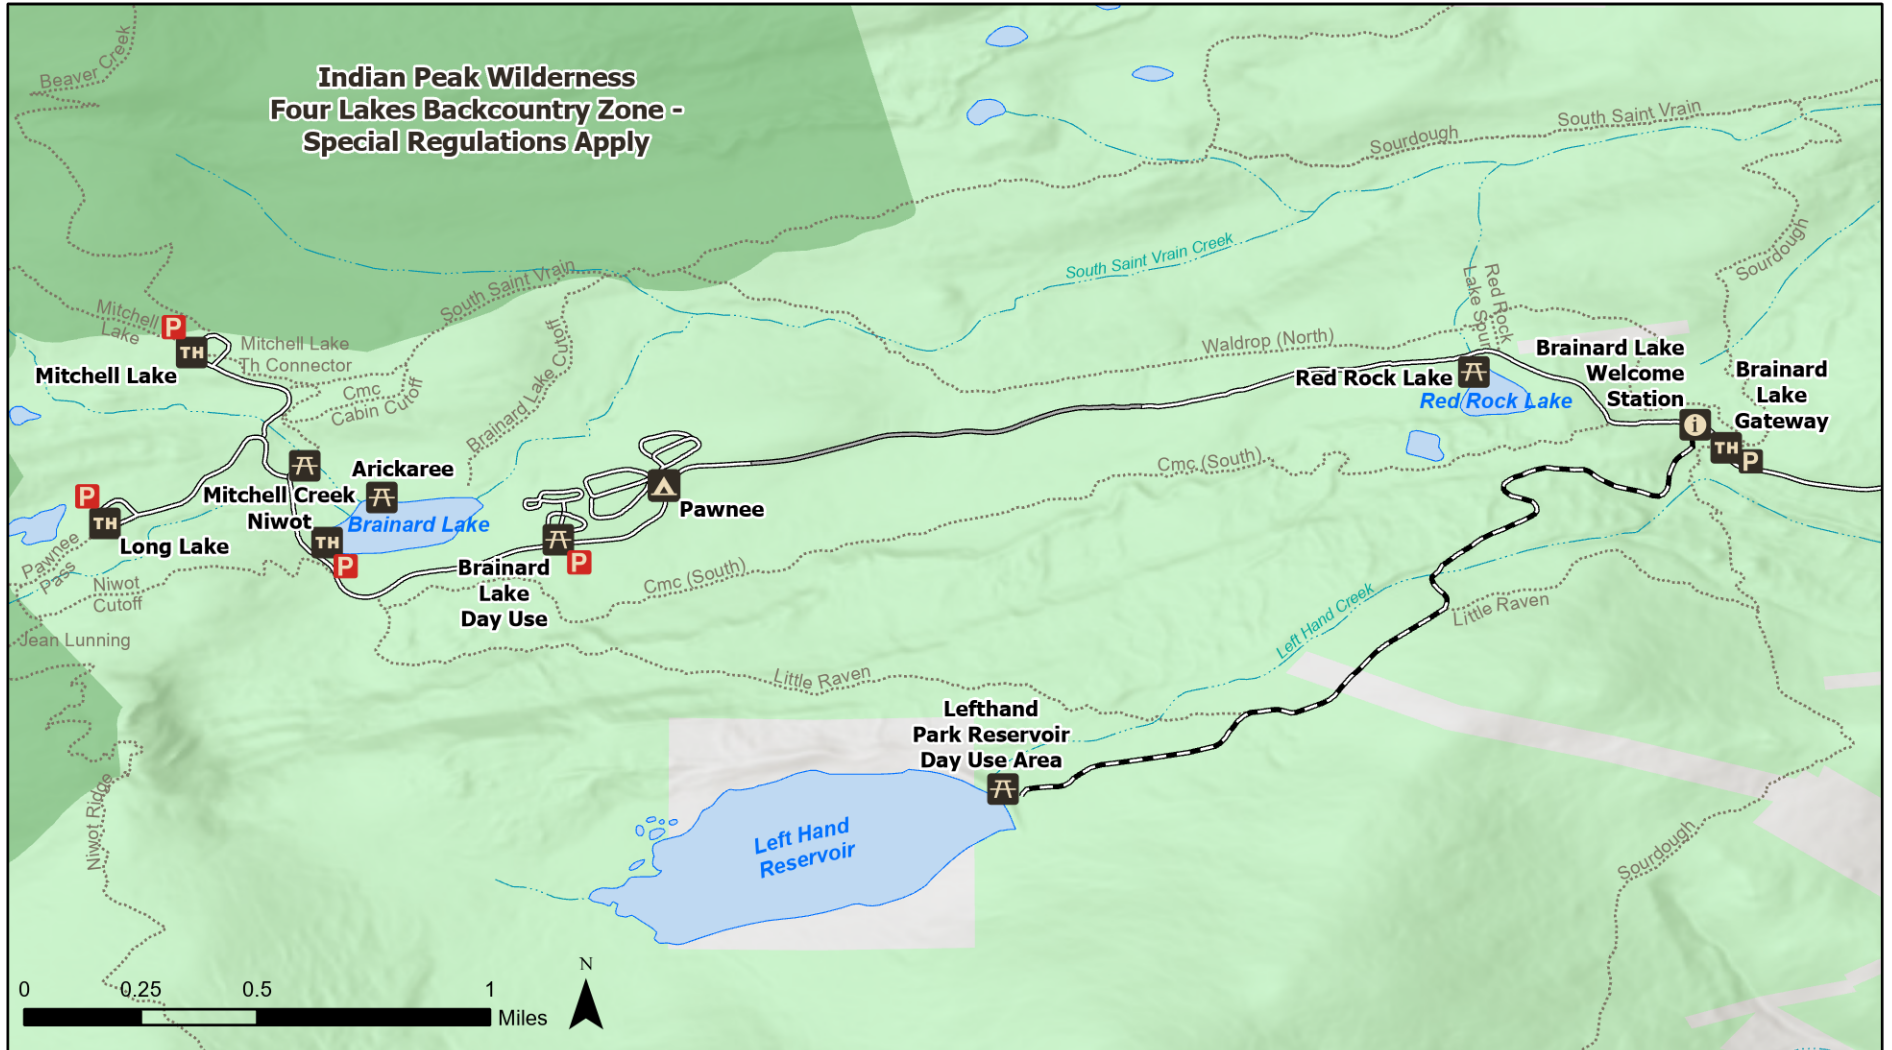

Brainard Lake Recreation Area

Arapaho and Roosevelt National Forests & Pawnee National Grassland | Boulder Ranger District

Legend

Parking Areas

- Year round, no reservation required
- Seasonal, reservation required

Recreation Sites

- CAMPGROUND
- INFO SITE/FEE STATION
- PICNIC SITE
- TRAILHEAD

Roads/Trails

- Seasonal, 4WD
- Forest Road
- County Road
- Hiking Trail

Ownership

- NON-FS
- USDA FOREST SERVICE

Disclaimer

The USDA Forest Service makes no warranty, expressed or implied regarding the data displayed on this map, and reserves the right to correct, update, modify, or replace this information without notification.