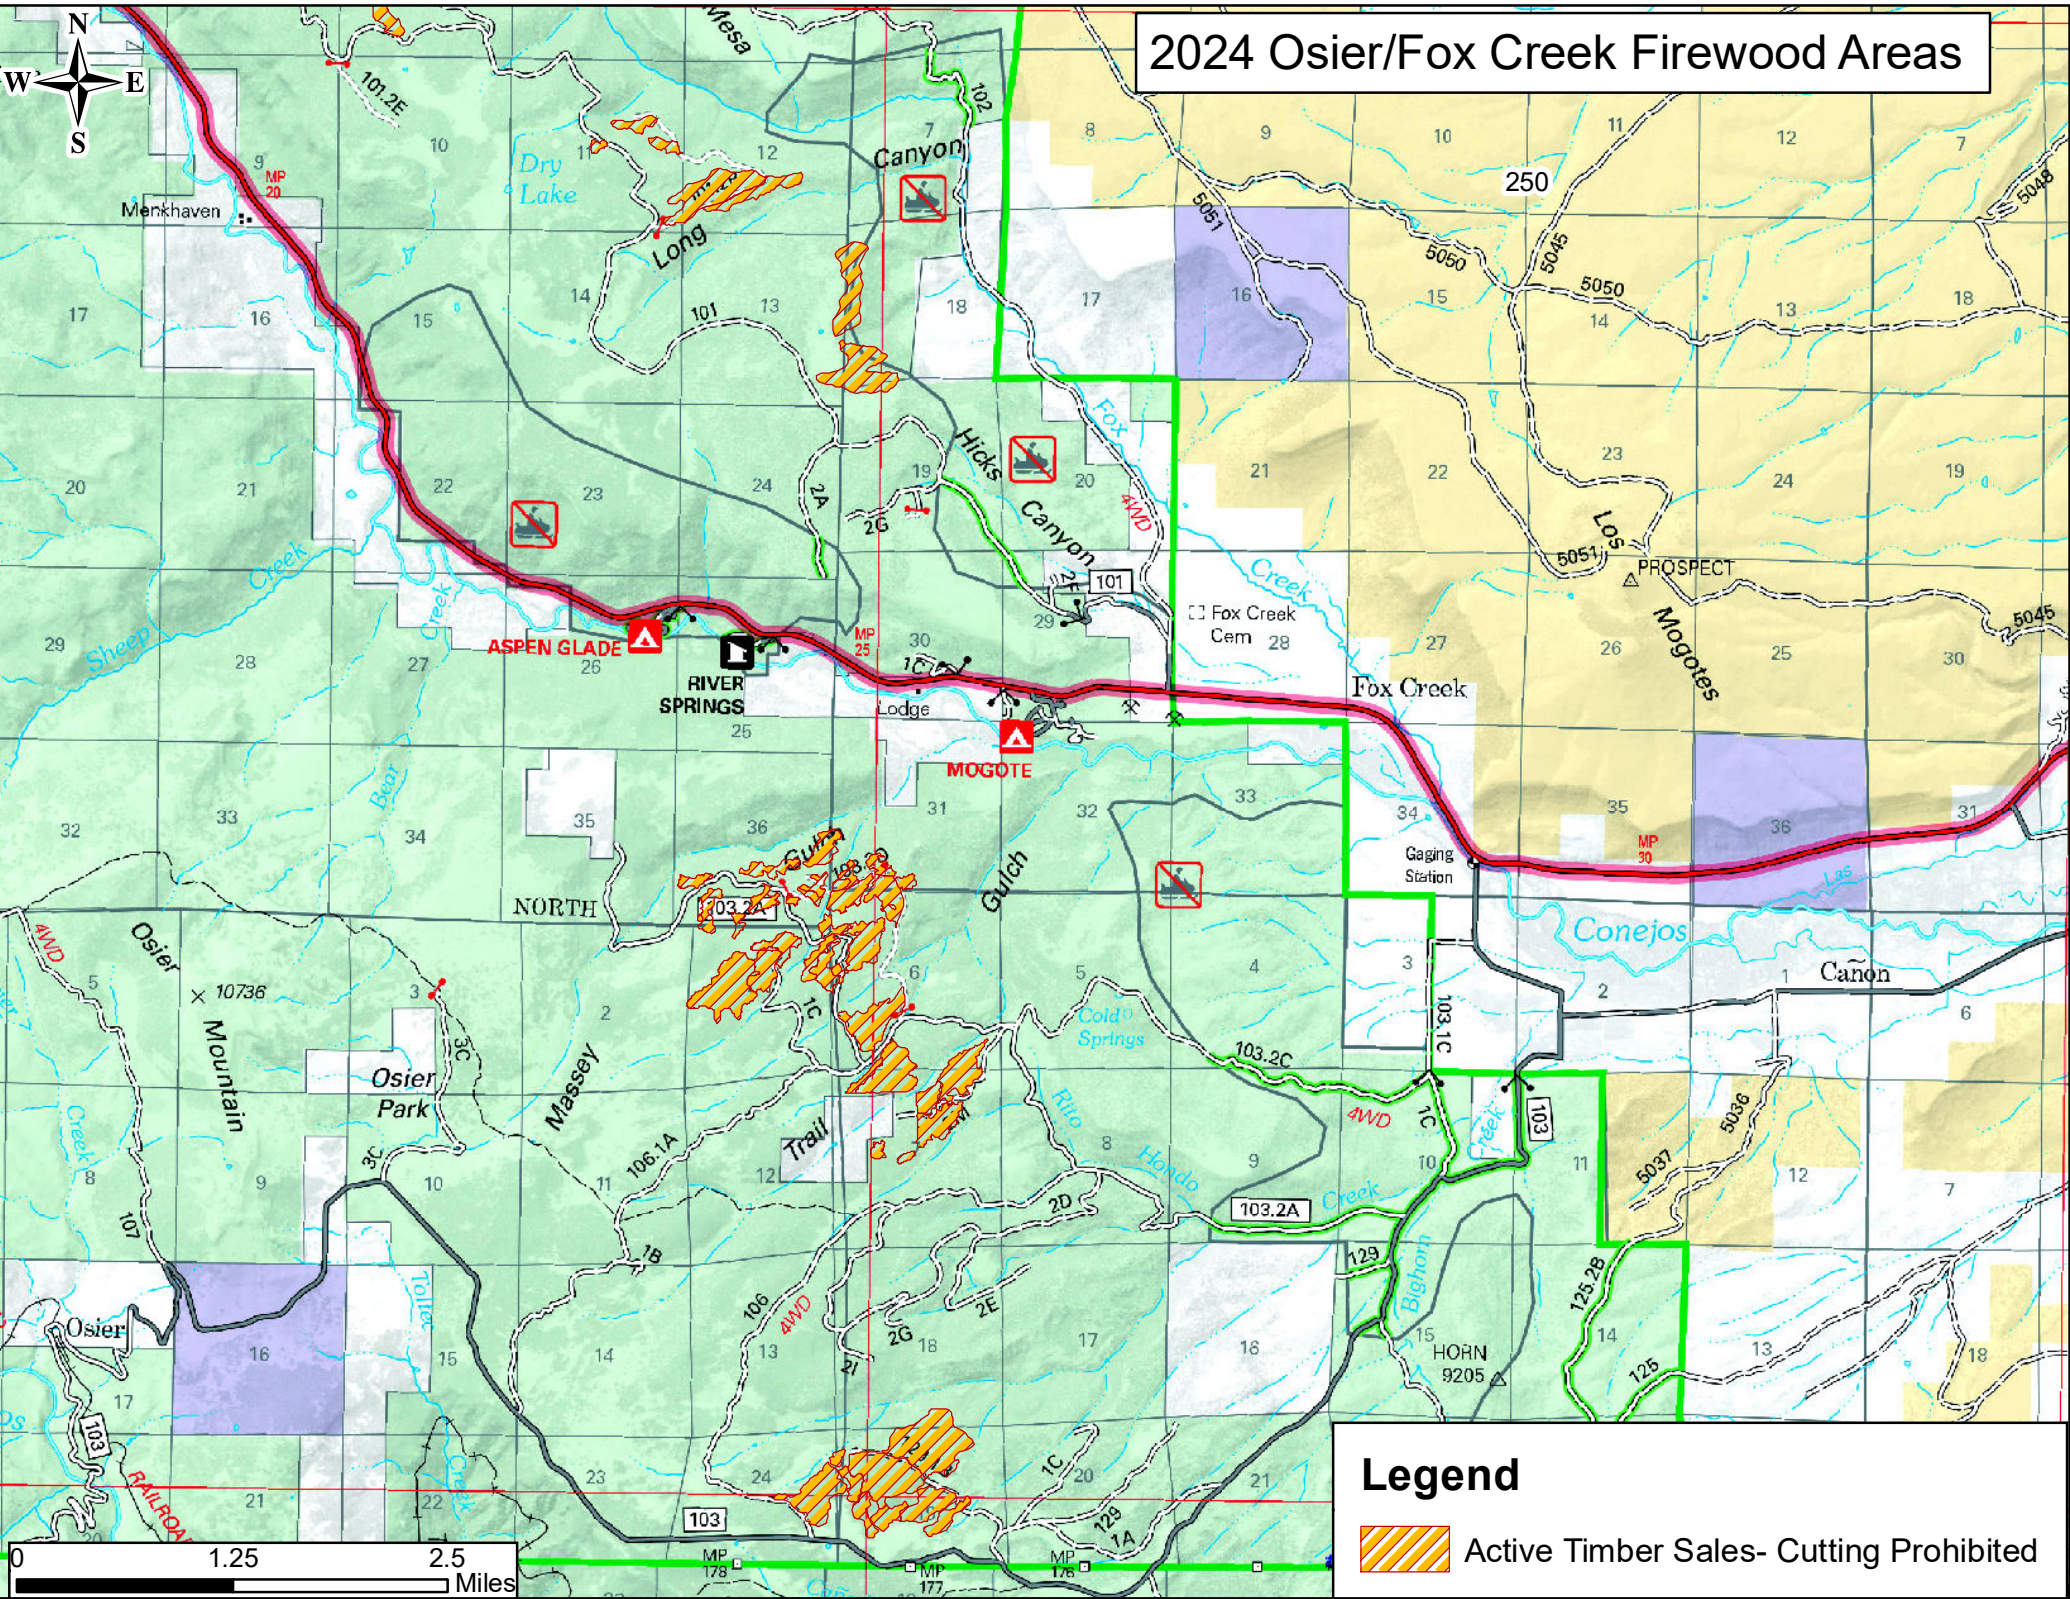

2024 Osier/Fox Creek Firewood Areas

Legend

-  Active Timber Sales- Cutting Prohibited

2024 Cumbres Pass/La Manga Pass Firewood Areas

Legend

-  Active Timber Sales- Cutting Prohibited

2024 Conejos Canyon/Alamosa Canyon Firewood Areas

Legend

-  Active Timber Sales- Cutting Prohibited

0 1.25 2.5 Miles