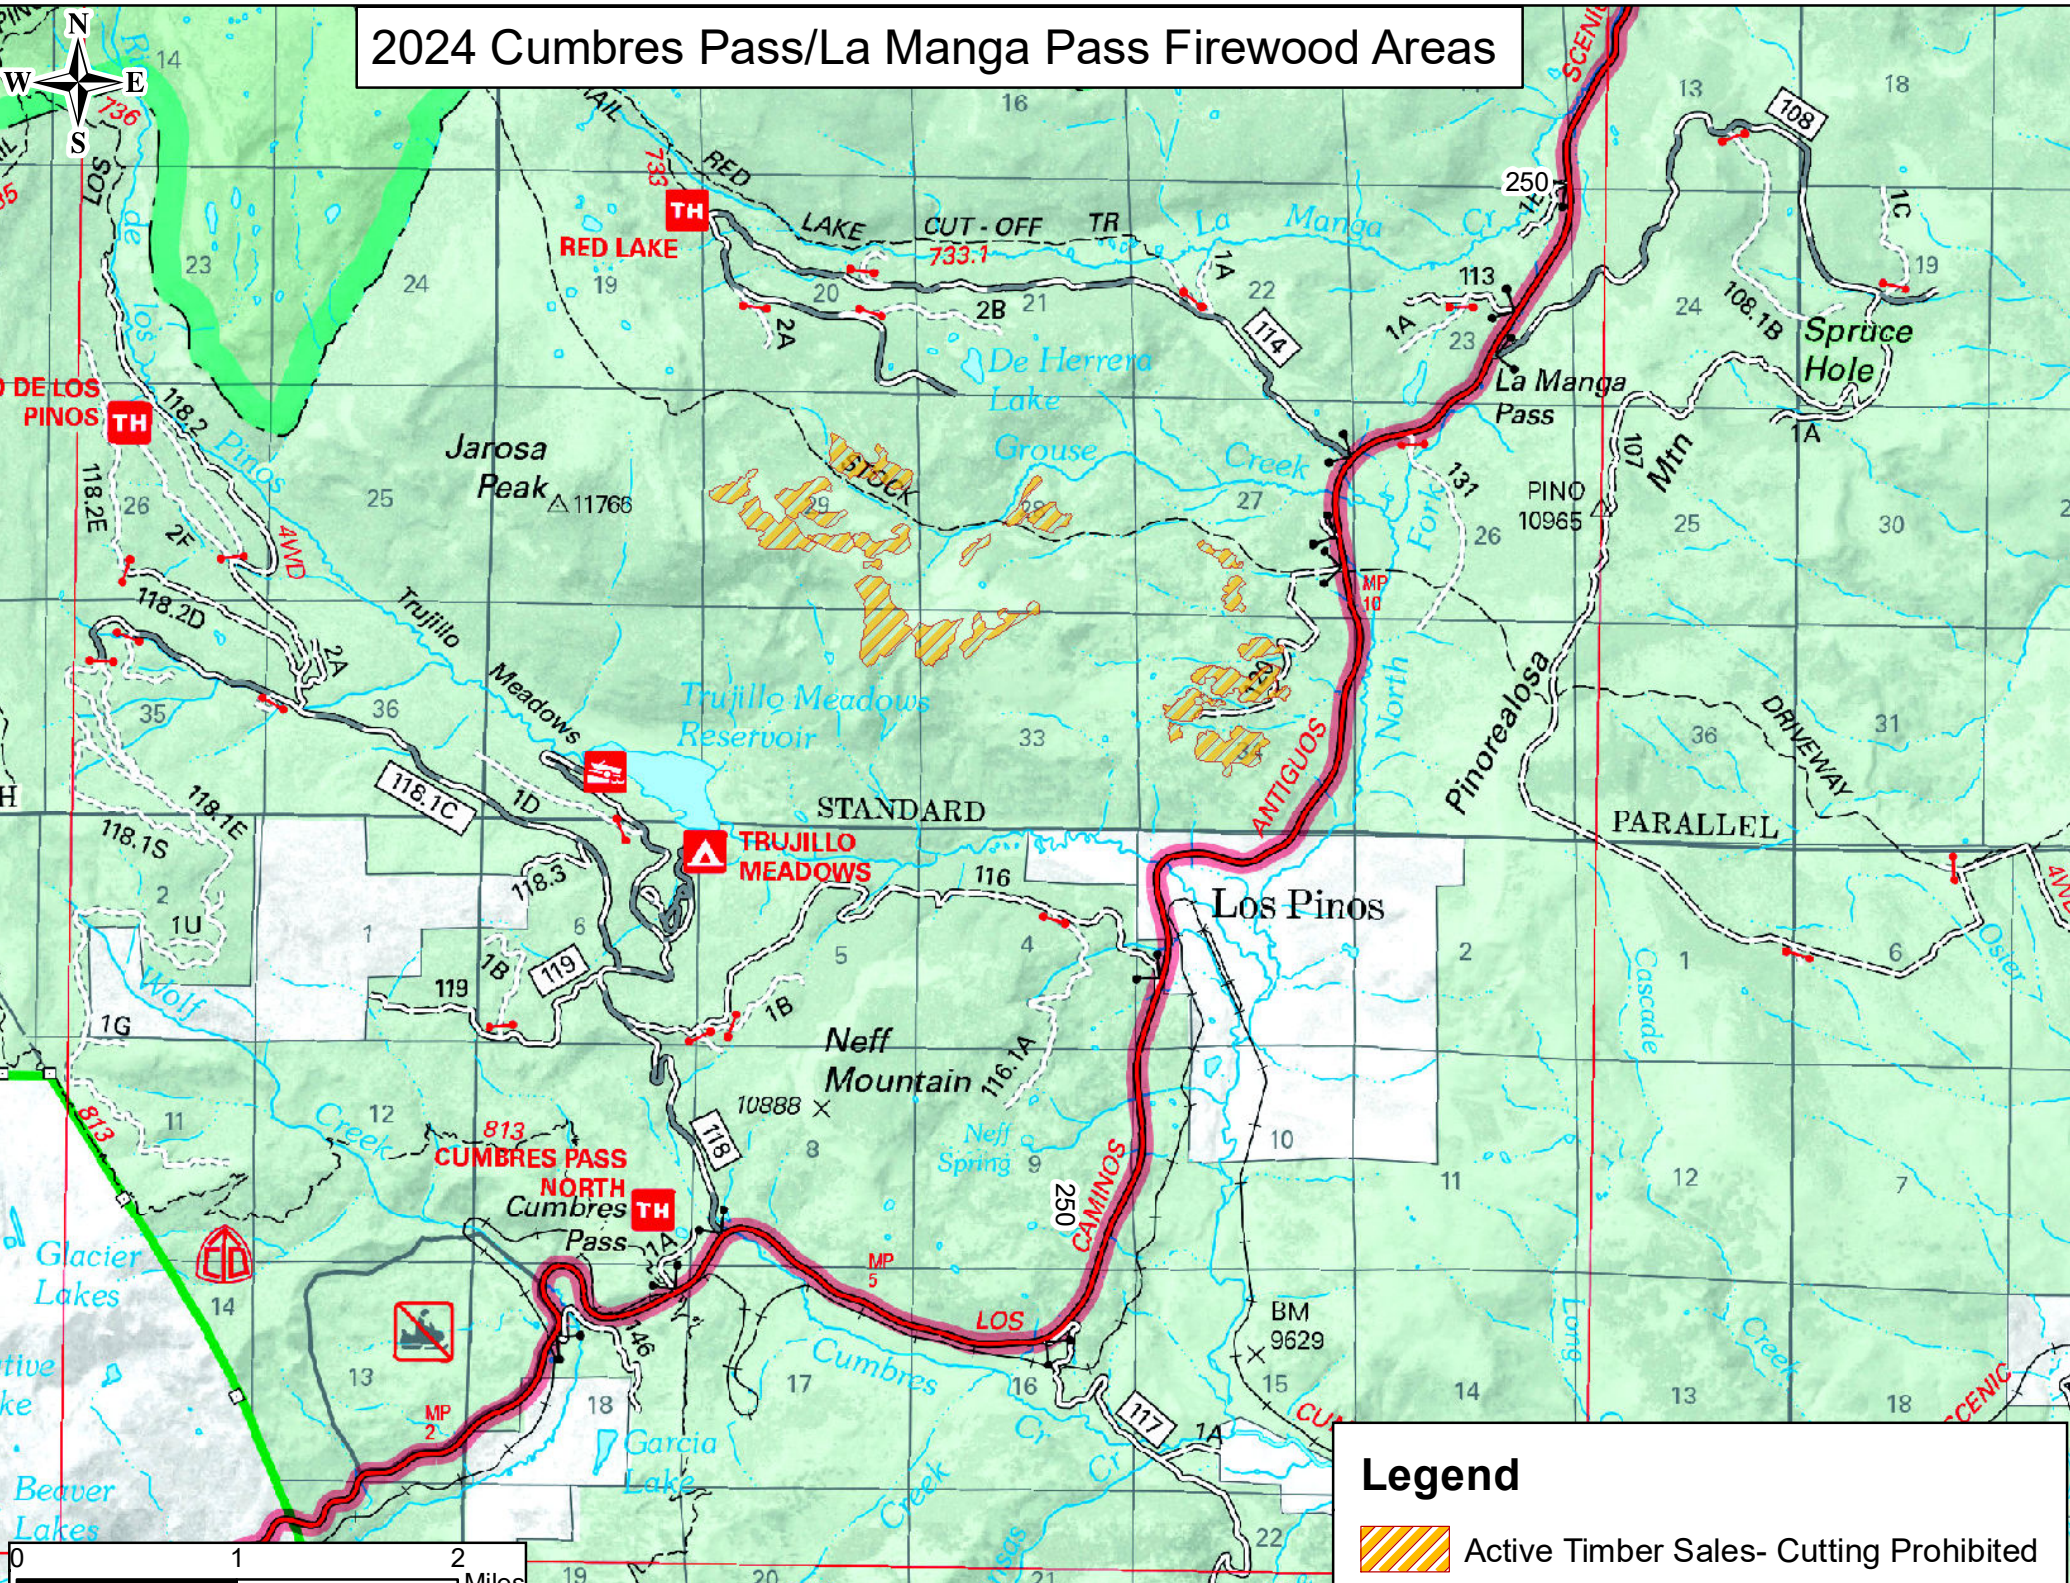

2024 Osier/Fox Creek Firewood Areas

Legend

-  Active Timber Sales- Cutting Prohibited

2024 Cumbres Pass/La Manga Pass Firewood Areas

Legend

-  Active Timber Sales- Cutting Prohibited

2024 Conejos Canyon/Alamosa Canyon Firewood Areas

Legend

-  Active Timber Sales- Cutting Prohibited

0 1.25 2.5 Miles