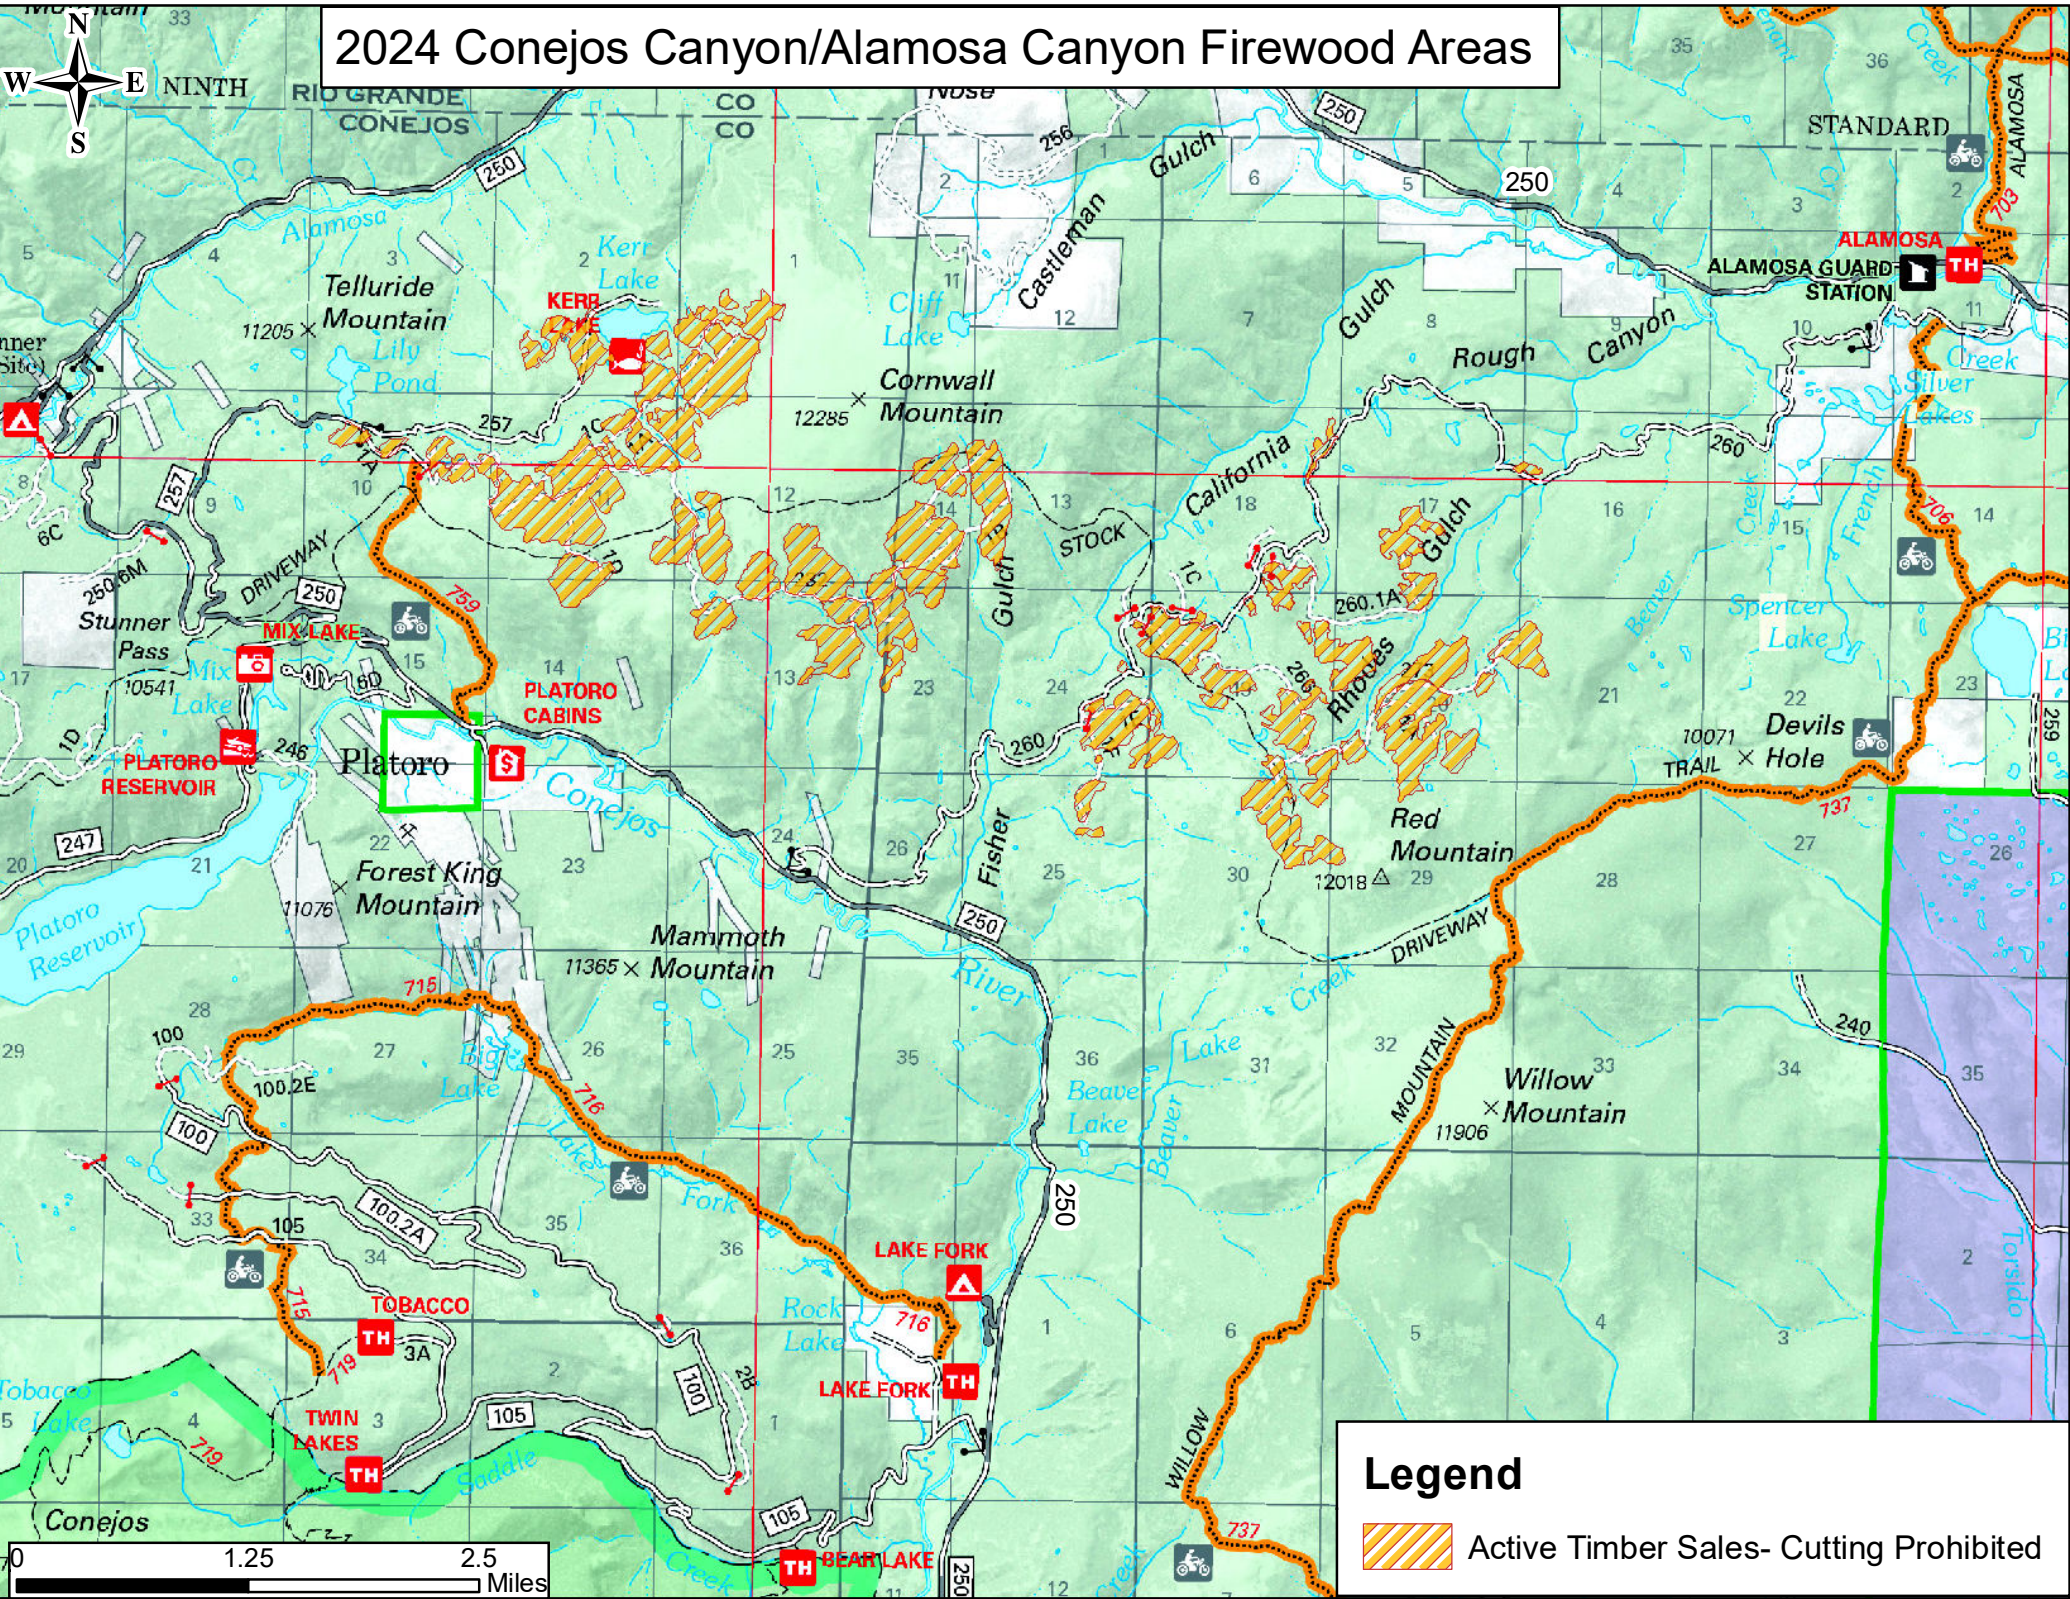

2024 Osier/Fox Creek Firewood Areas

Legend

-  Active Timber Sales- Cutting Prohibited

2024 Cumbres Pass/La Manga Pass Firewood Areas

Legend

-  Active Timber Sales- Cutting Prohibited

2024 Conejos Canyon/Alamosa Canyon Firewood Areas

Legend

-  Active Timber Sales- Cutting Prohibited

0 1.25 2.5 Miles