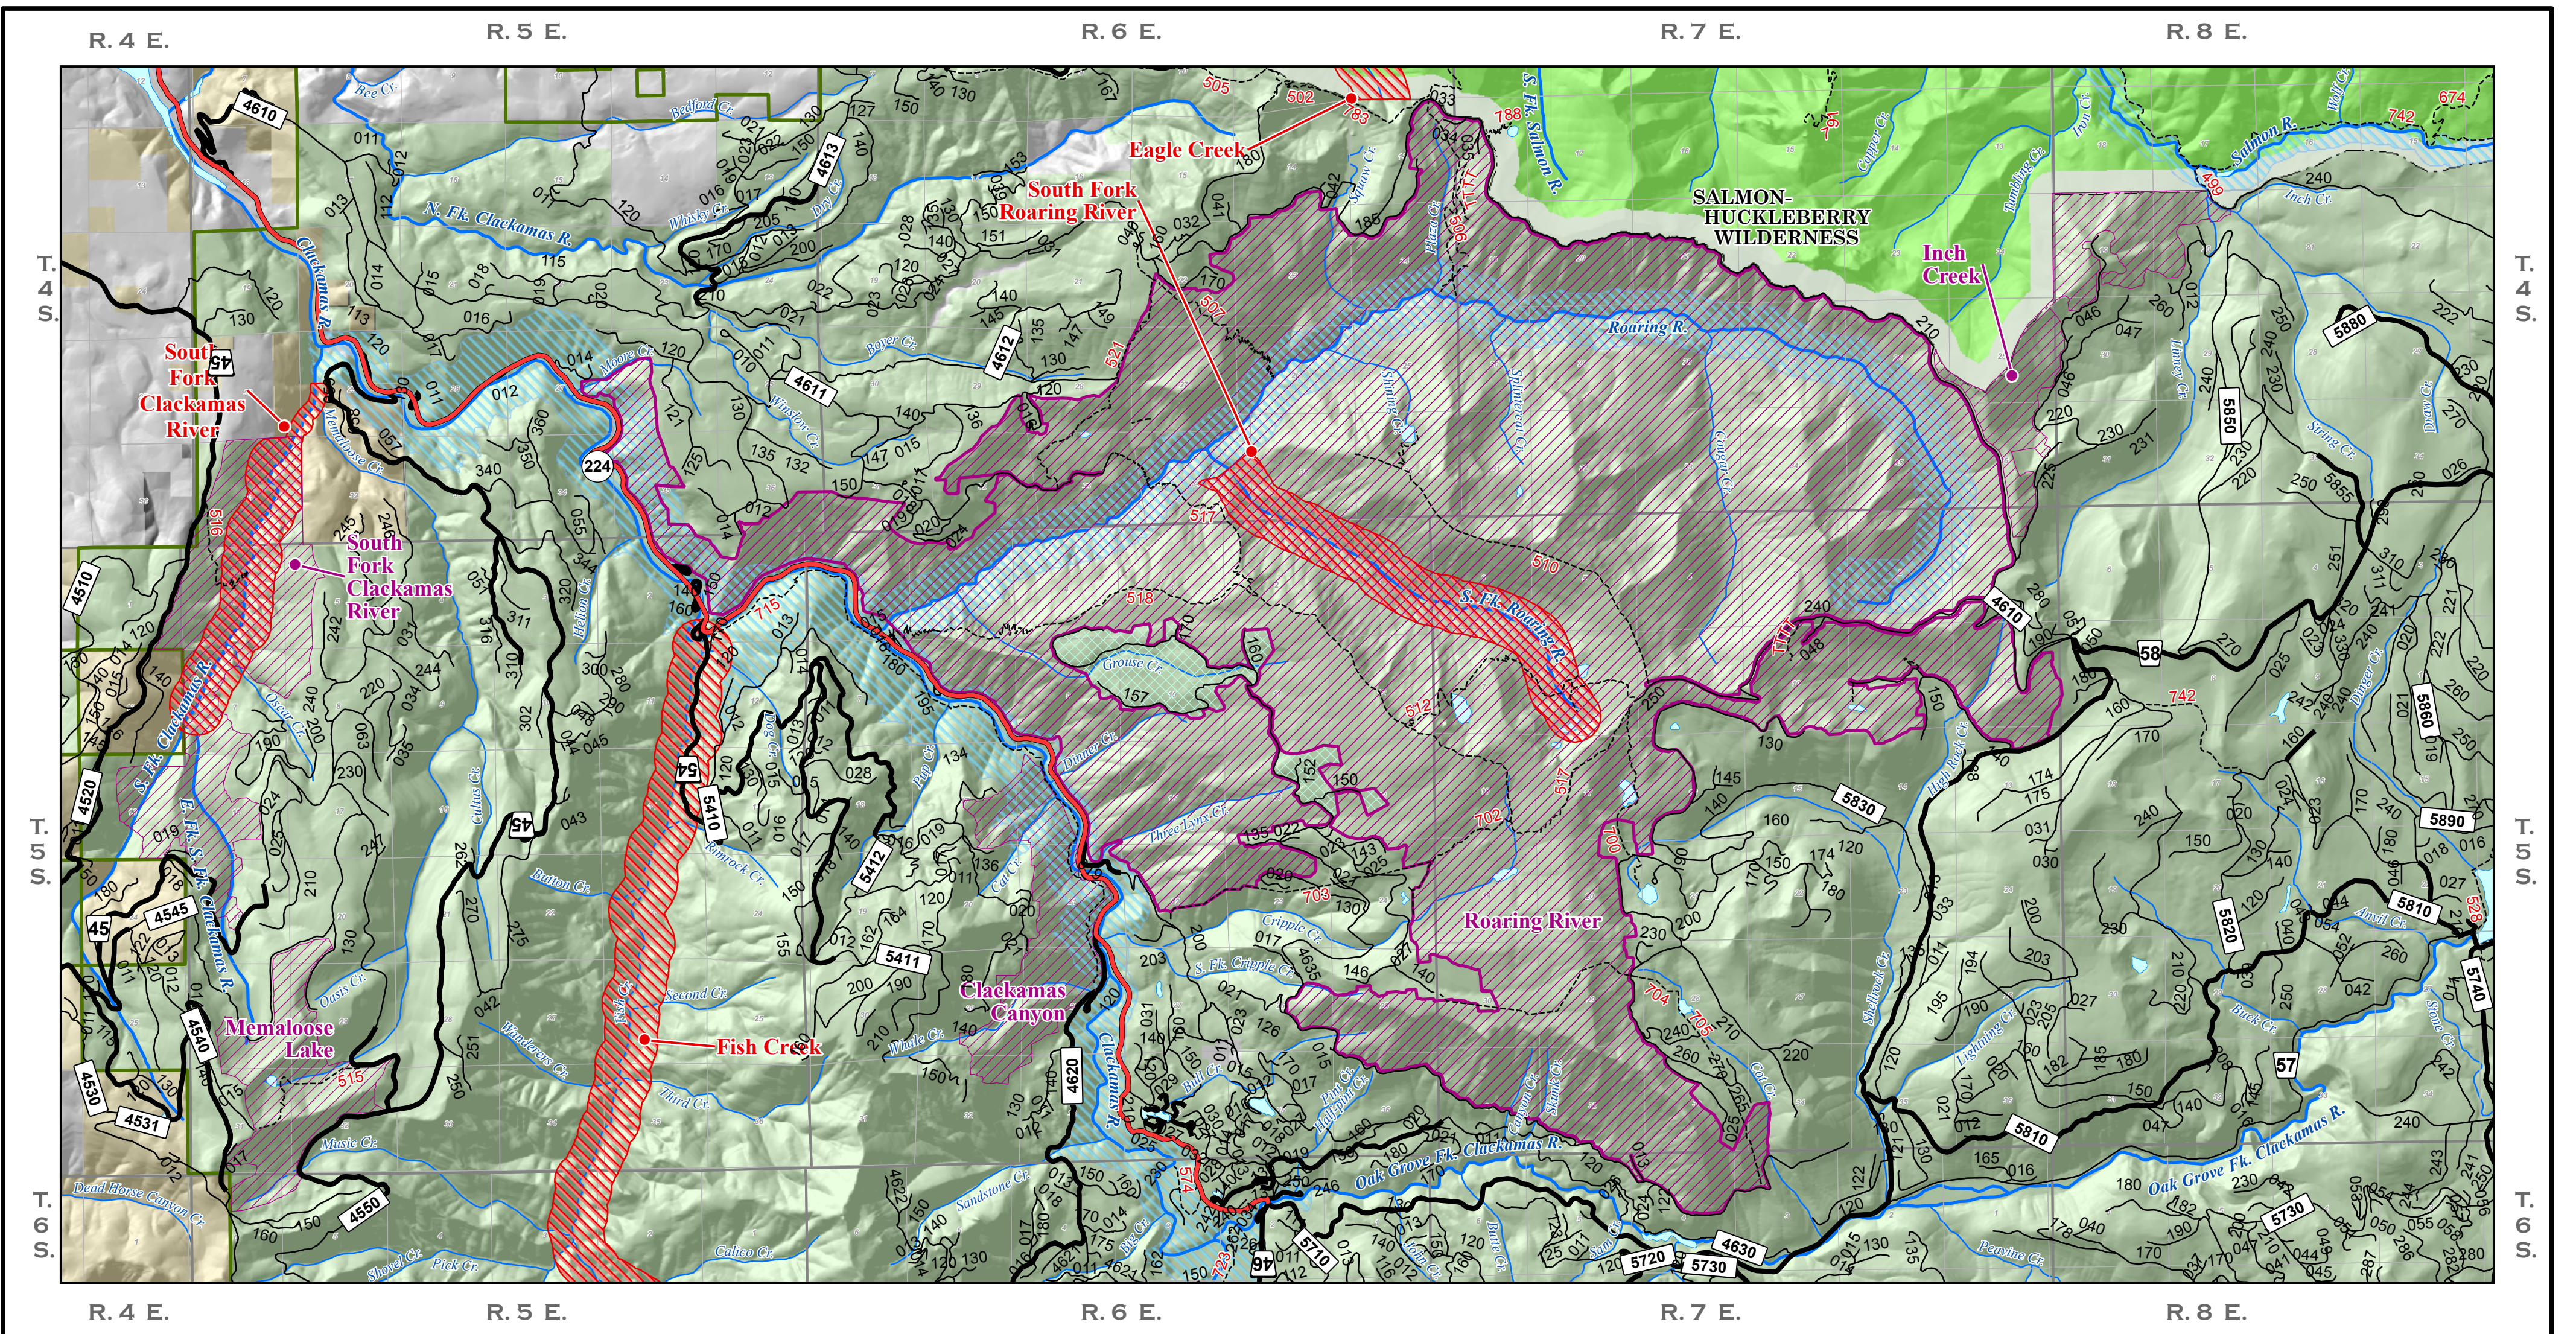

#### Additions

- Roaring River
- Wilderness Areas
- Potential Wilderness

#### Existing US Forest Service

- Wilderness
- Lakes
- Rivers
- Creeks
- Trails **Trails: 514**
- FS State Hwys
- FS Paved Roads
- All Other FS Roads

#### Base Layers

- Highways **(224)**

The reliability or suitability of this information for a particular purpose cannot be guaranteed. The data and product accuracy may vary due to compilation from various sources, including modeling and interpretation, and may not meet National Map Accuracy Standards. This information may be updated, corrected, or otherwise modified without notification.

#### Additions

- Roaring River
- Wilderness Areas
- Wild and Scenic Rivers
- Potential Wilderness