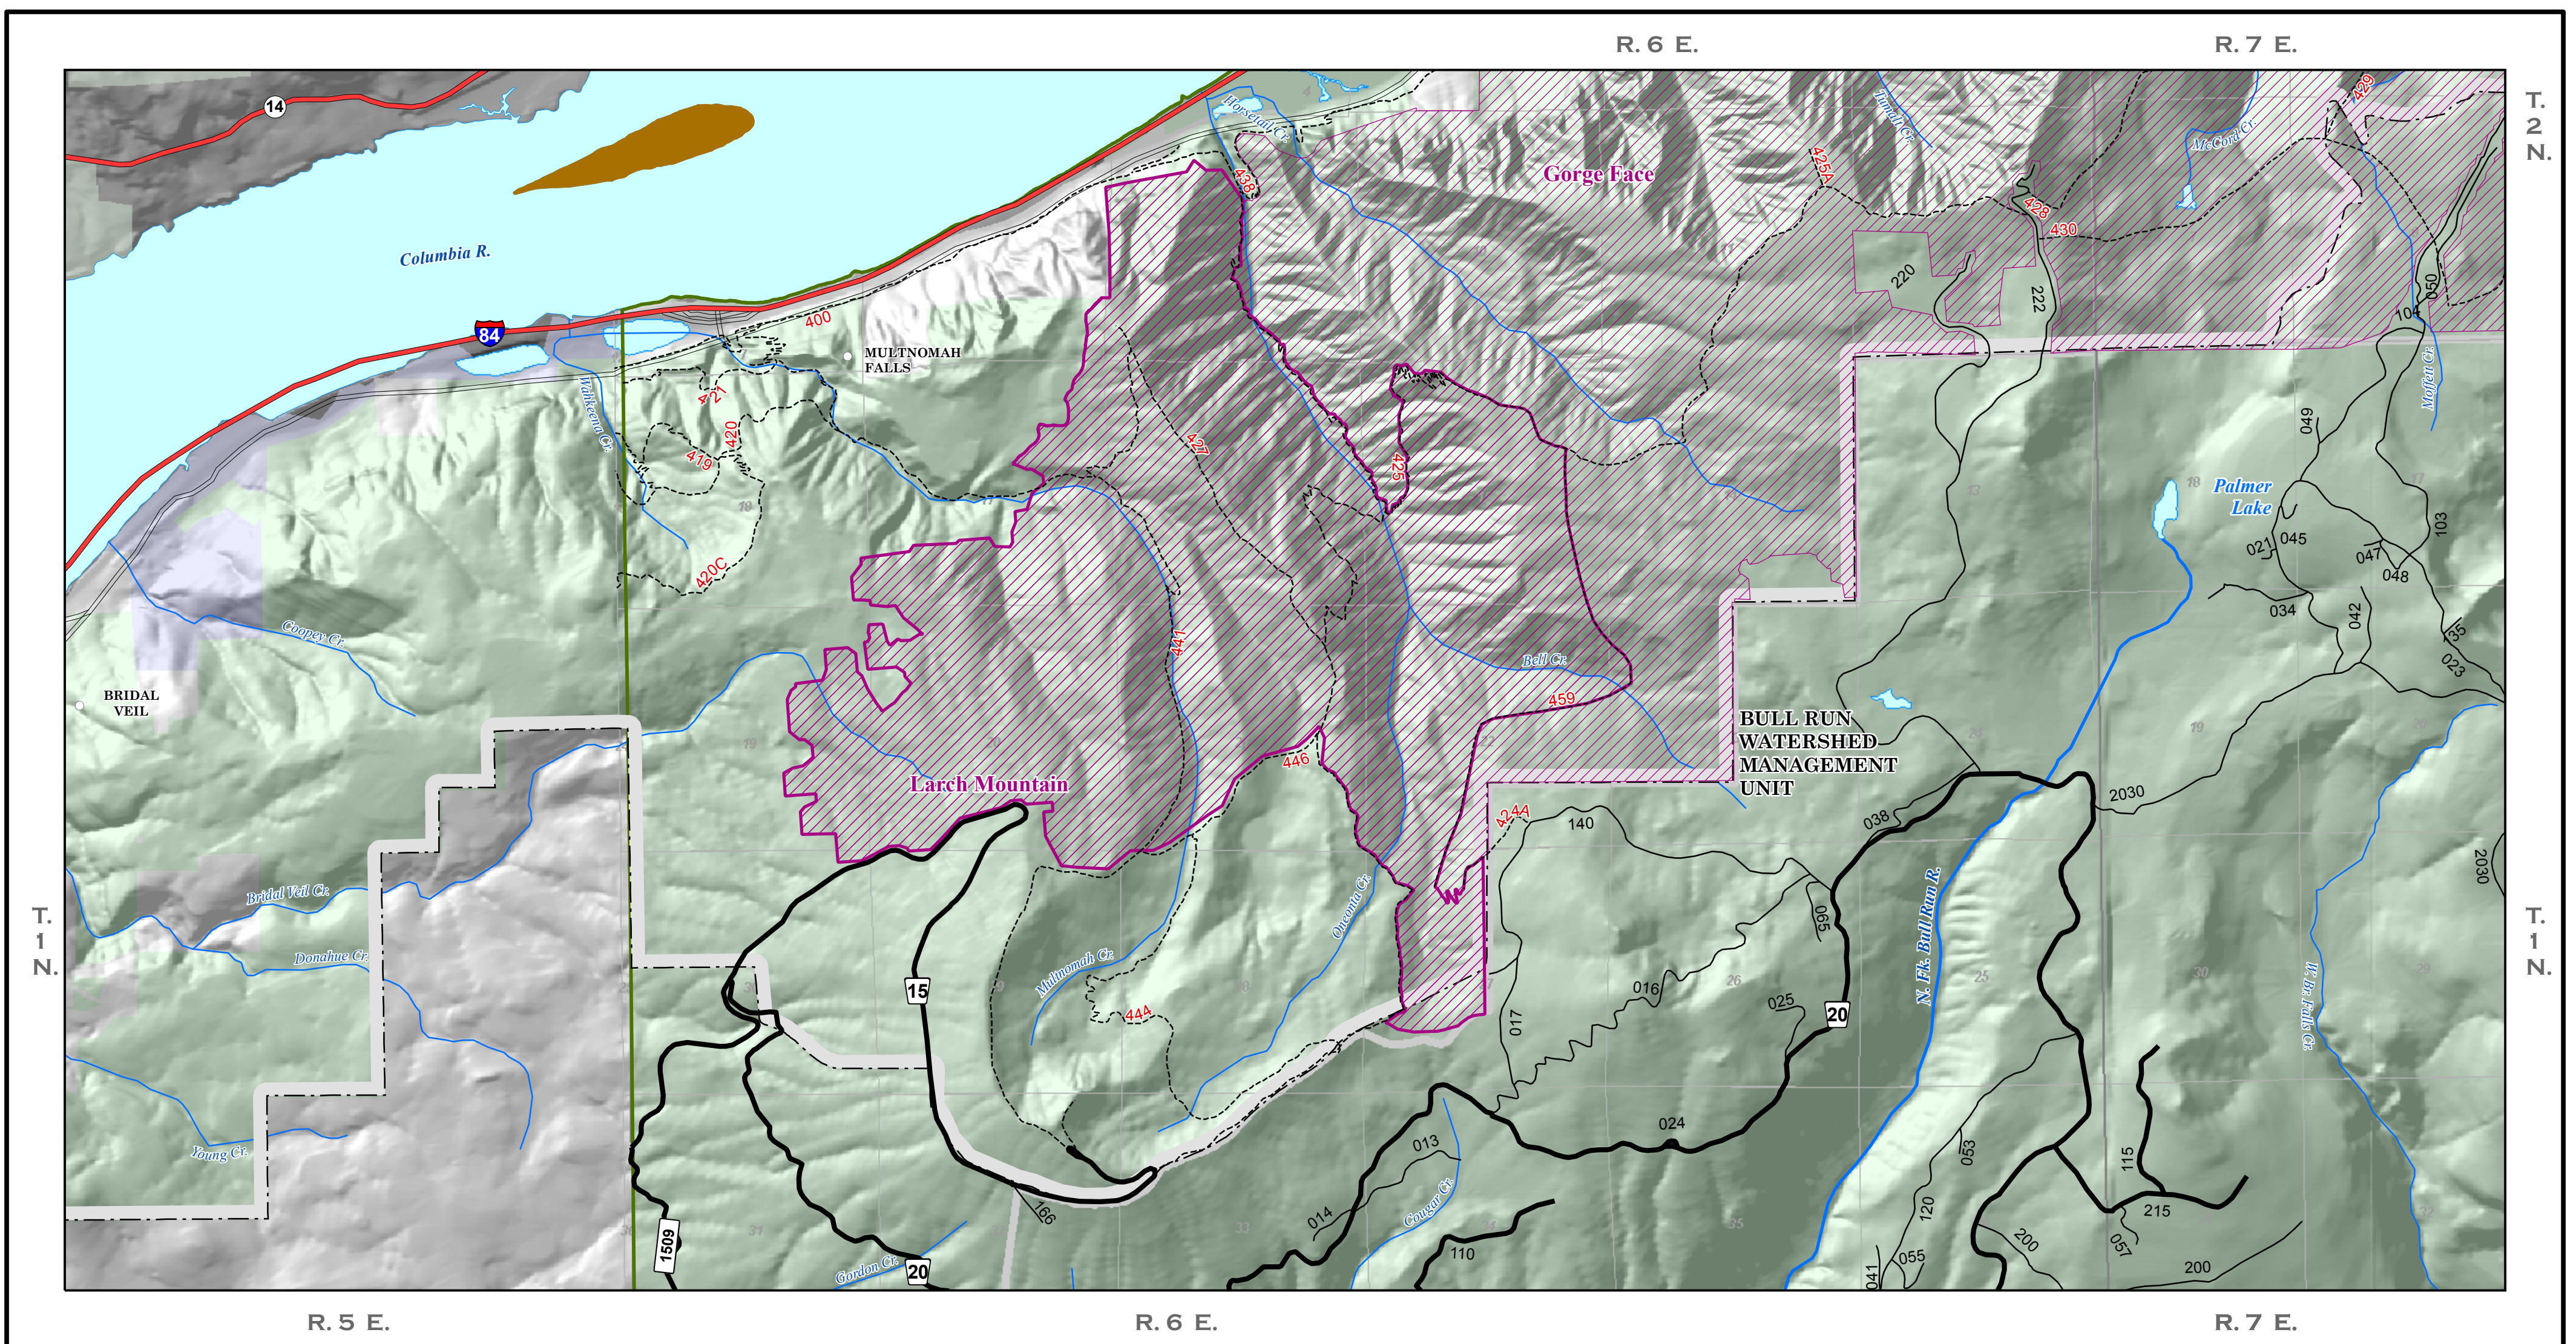

Mark O. Hatfield Wilderness - Larch Mountain

Prepared at the request of U. S. Senator Wyden - July 16, 2007

Additions

- Larch Mountain
- Wilderness Areas

Existing US Forest Service

- Wilderness
- Lakes
- River
- Creeks
- Trails **Trails: 400**
- FS Paved Roads **Arterials: 20**
- All Other FS Roads **Locals: 023**

Base Data

- Highways **84 14**
- Other Paved Roads

The reliability or suitability of this information for a particular purpose cannot be guaranteed. The data and product accuracy may vary due to compilation from various sources, including modeling and interpretation, and may not meet National Map Accuracy Standards. This information may be updated, corrected, or otherwise modified without notification.

Mark O. Hatfield Wilderness - Larch Mountain

Prepared at the request of U. S. Senator Wyden - July 16, 2007

Additions

- Larch Mountain
- Wilderness Areas

Existing US Forest Service

- Mt. Hood NF
- Wilderness
- Lakes
- River
- Creeks
- Trails **Trails: 400**
- FS Paved Roads **Arterials: 20**
- All Other FS Roads **Locals: 023**