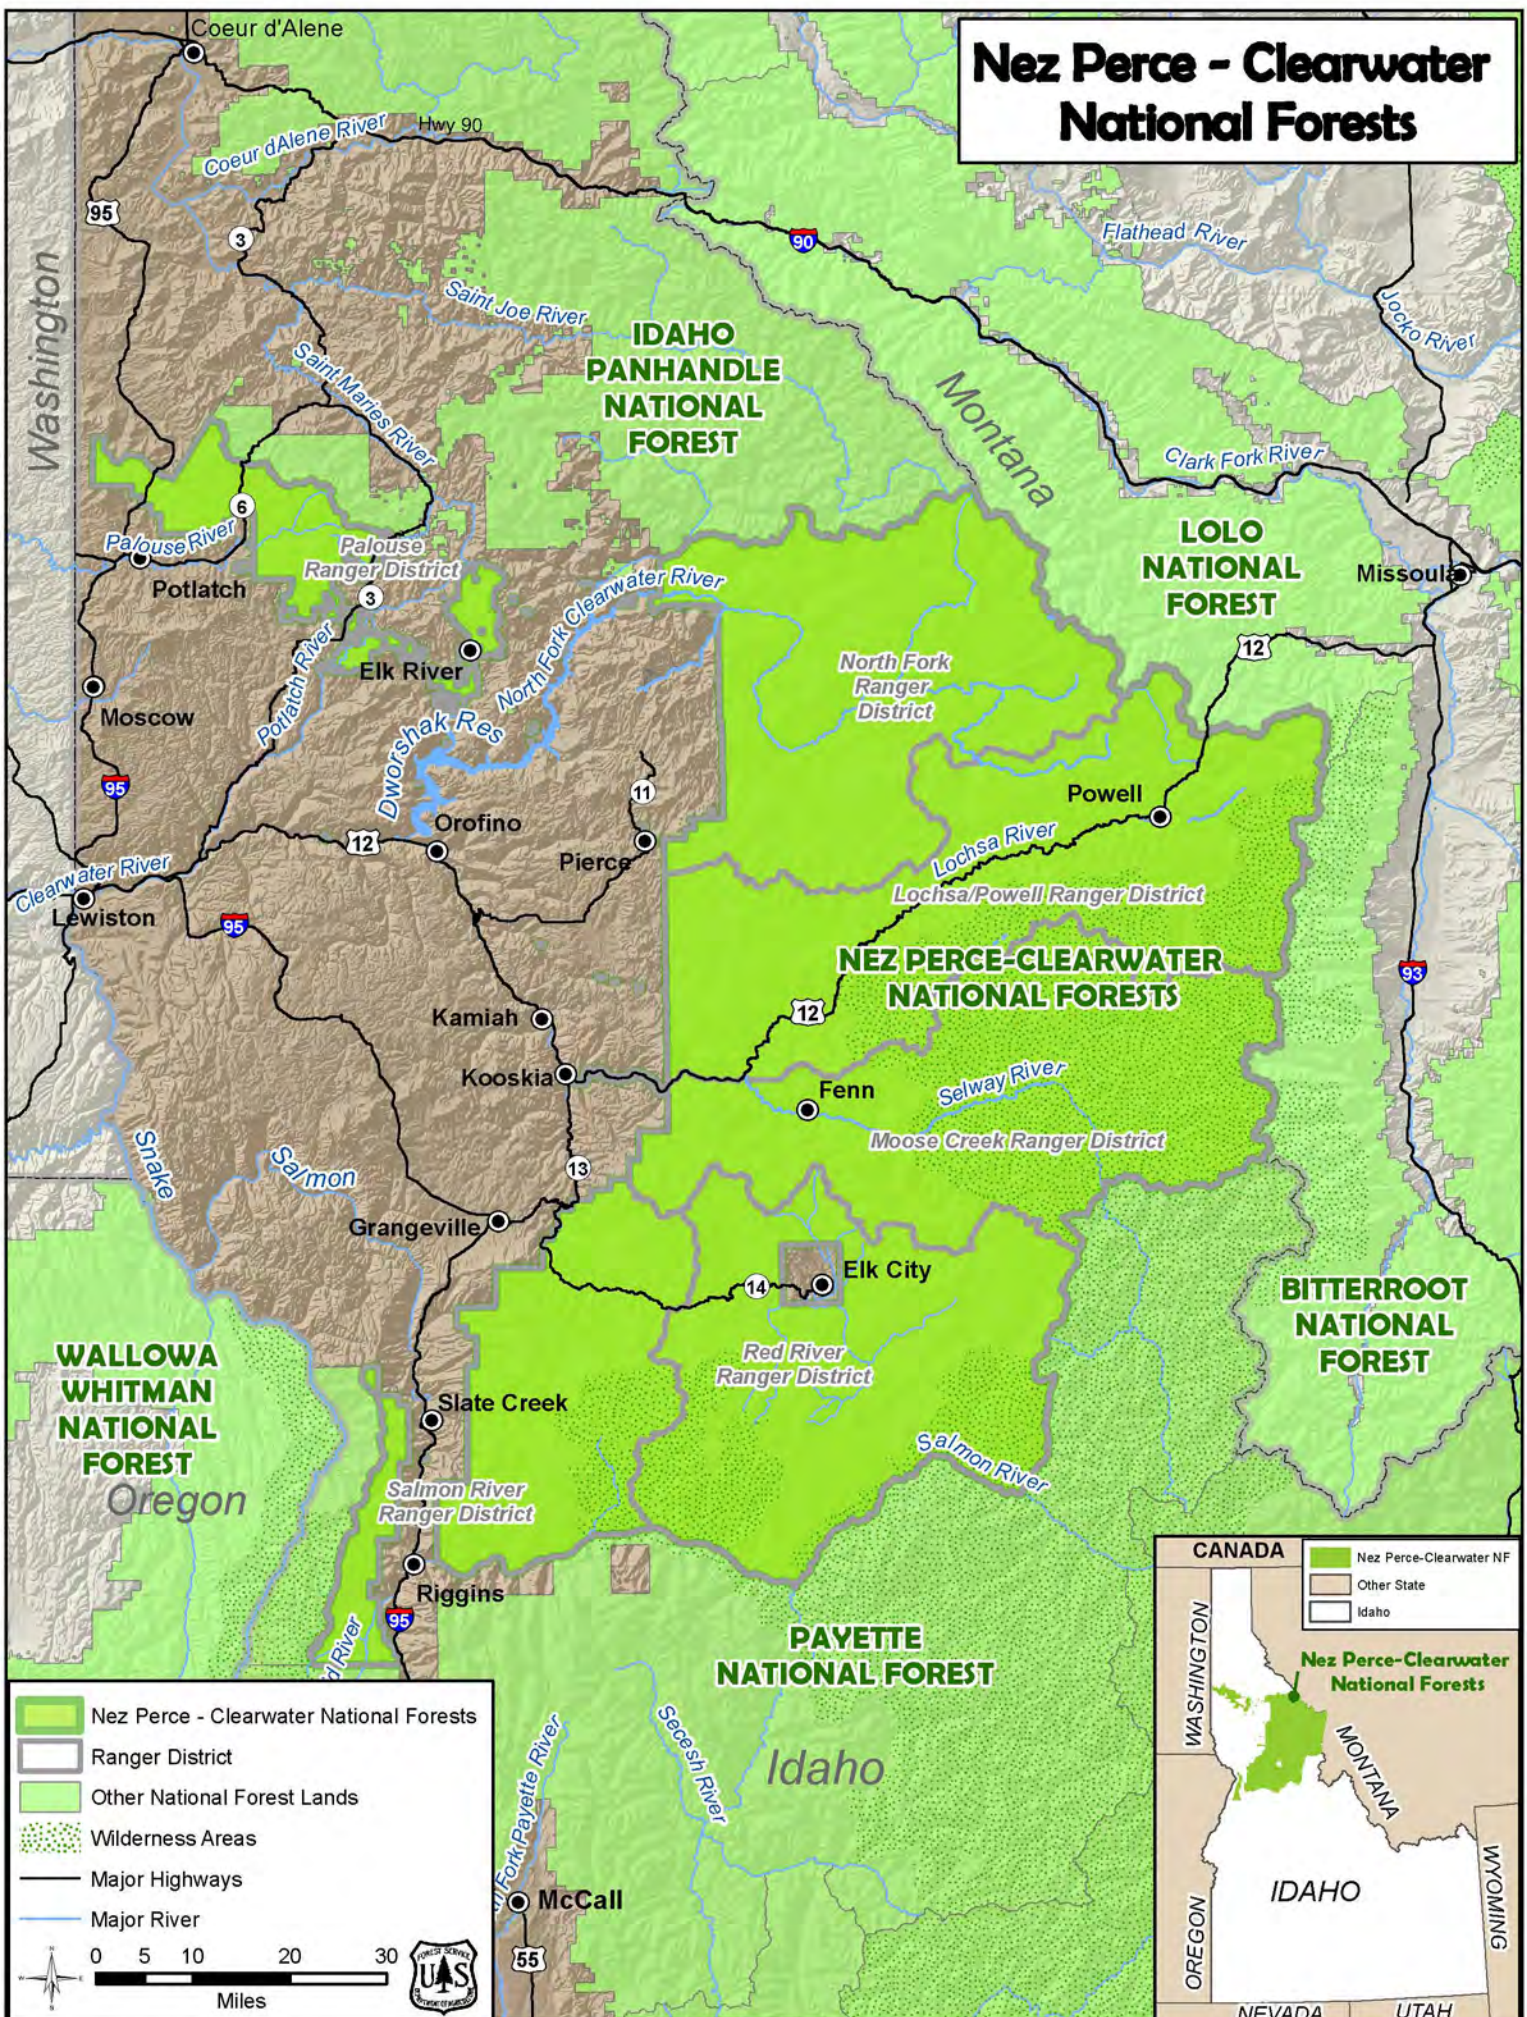

# Nez Perce - Clearwater National Forests

**Legend:**

- Nez Perce - Clearwater National Forests
- Ranger District
- Other National Forest Lands
- Wilderness Areas
- Major Highways
- Major River

Scale: 0 5 10 20 30 Miles

**Inset Map:**

Legend:

- Nez Perce-Clearwater NF
- Other State
- Idaho

Nez Perce-Clearwater National Forests

WASHINGTON, OREGON, NEVADA, IDAHO, MONTANA, UTAH, WYOMING