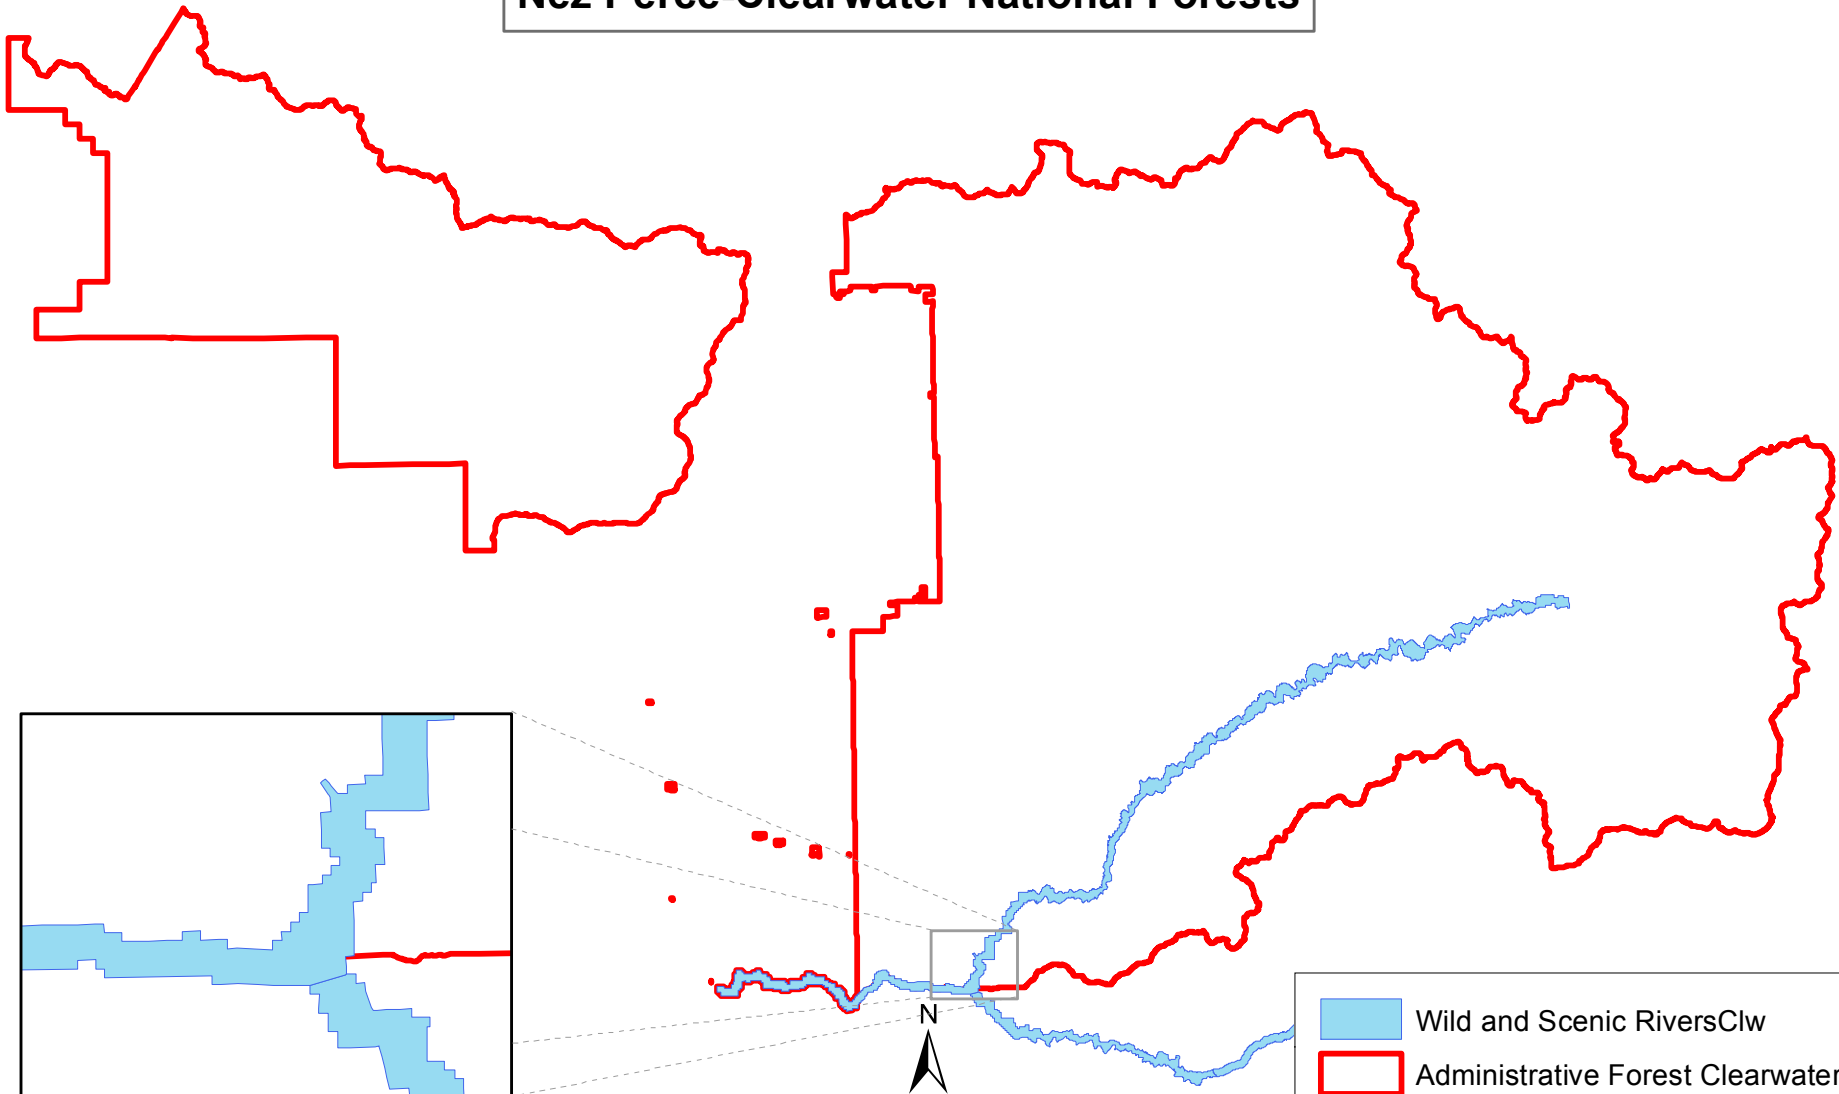

**Wild and Scenic River  
Clearwater Portion  
Nez Perce-Clearwater National Forests**

0 1.25 2.5 5 Miles

- Wild and Scenic RiversClw
- Administrative Forest Clearwater