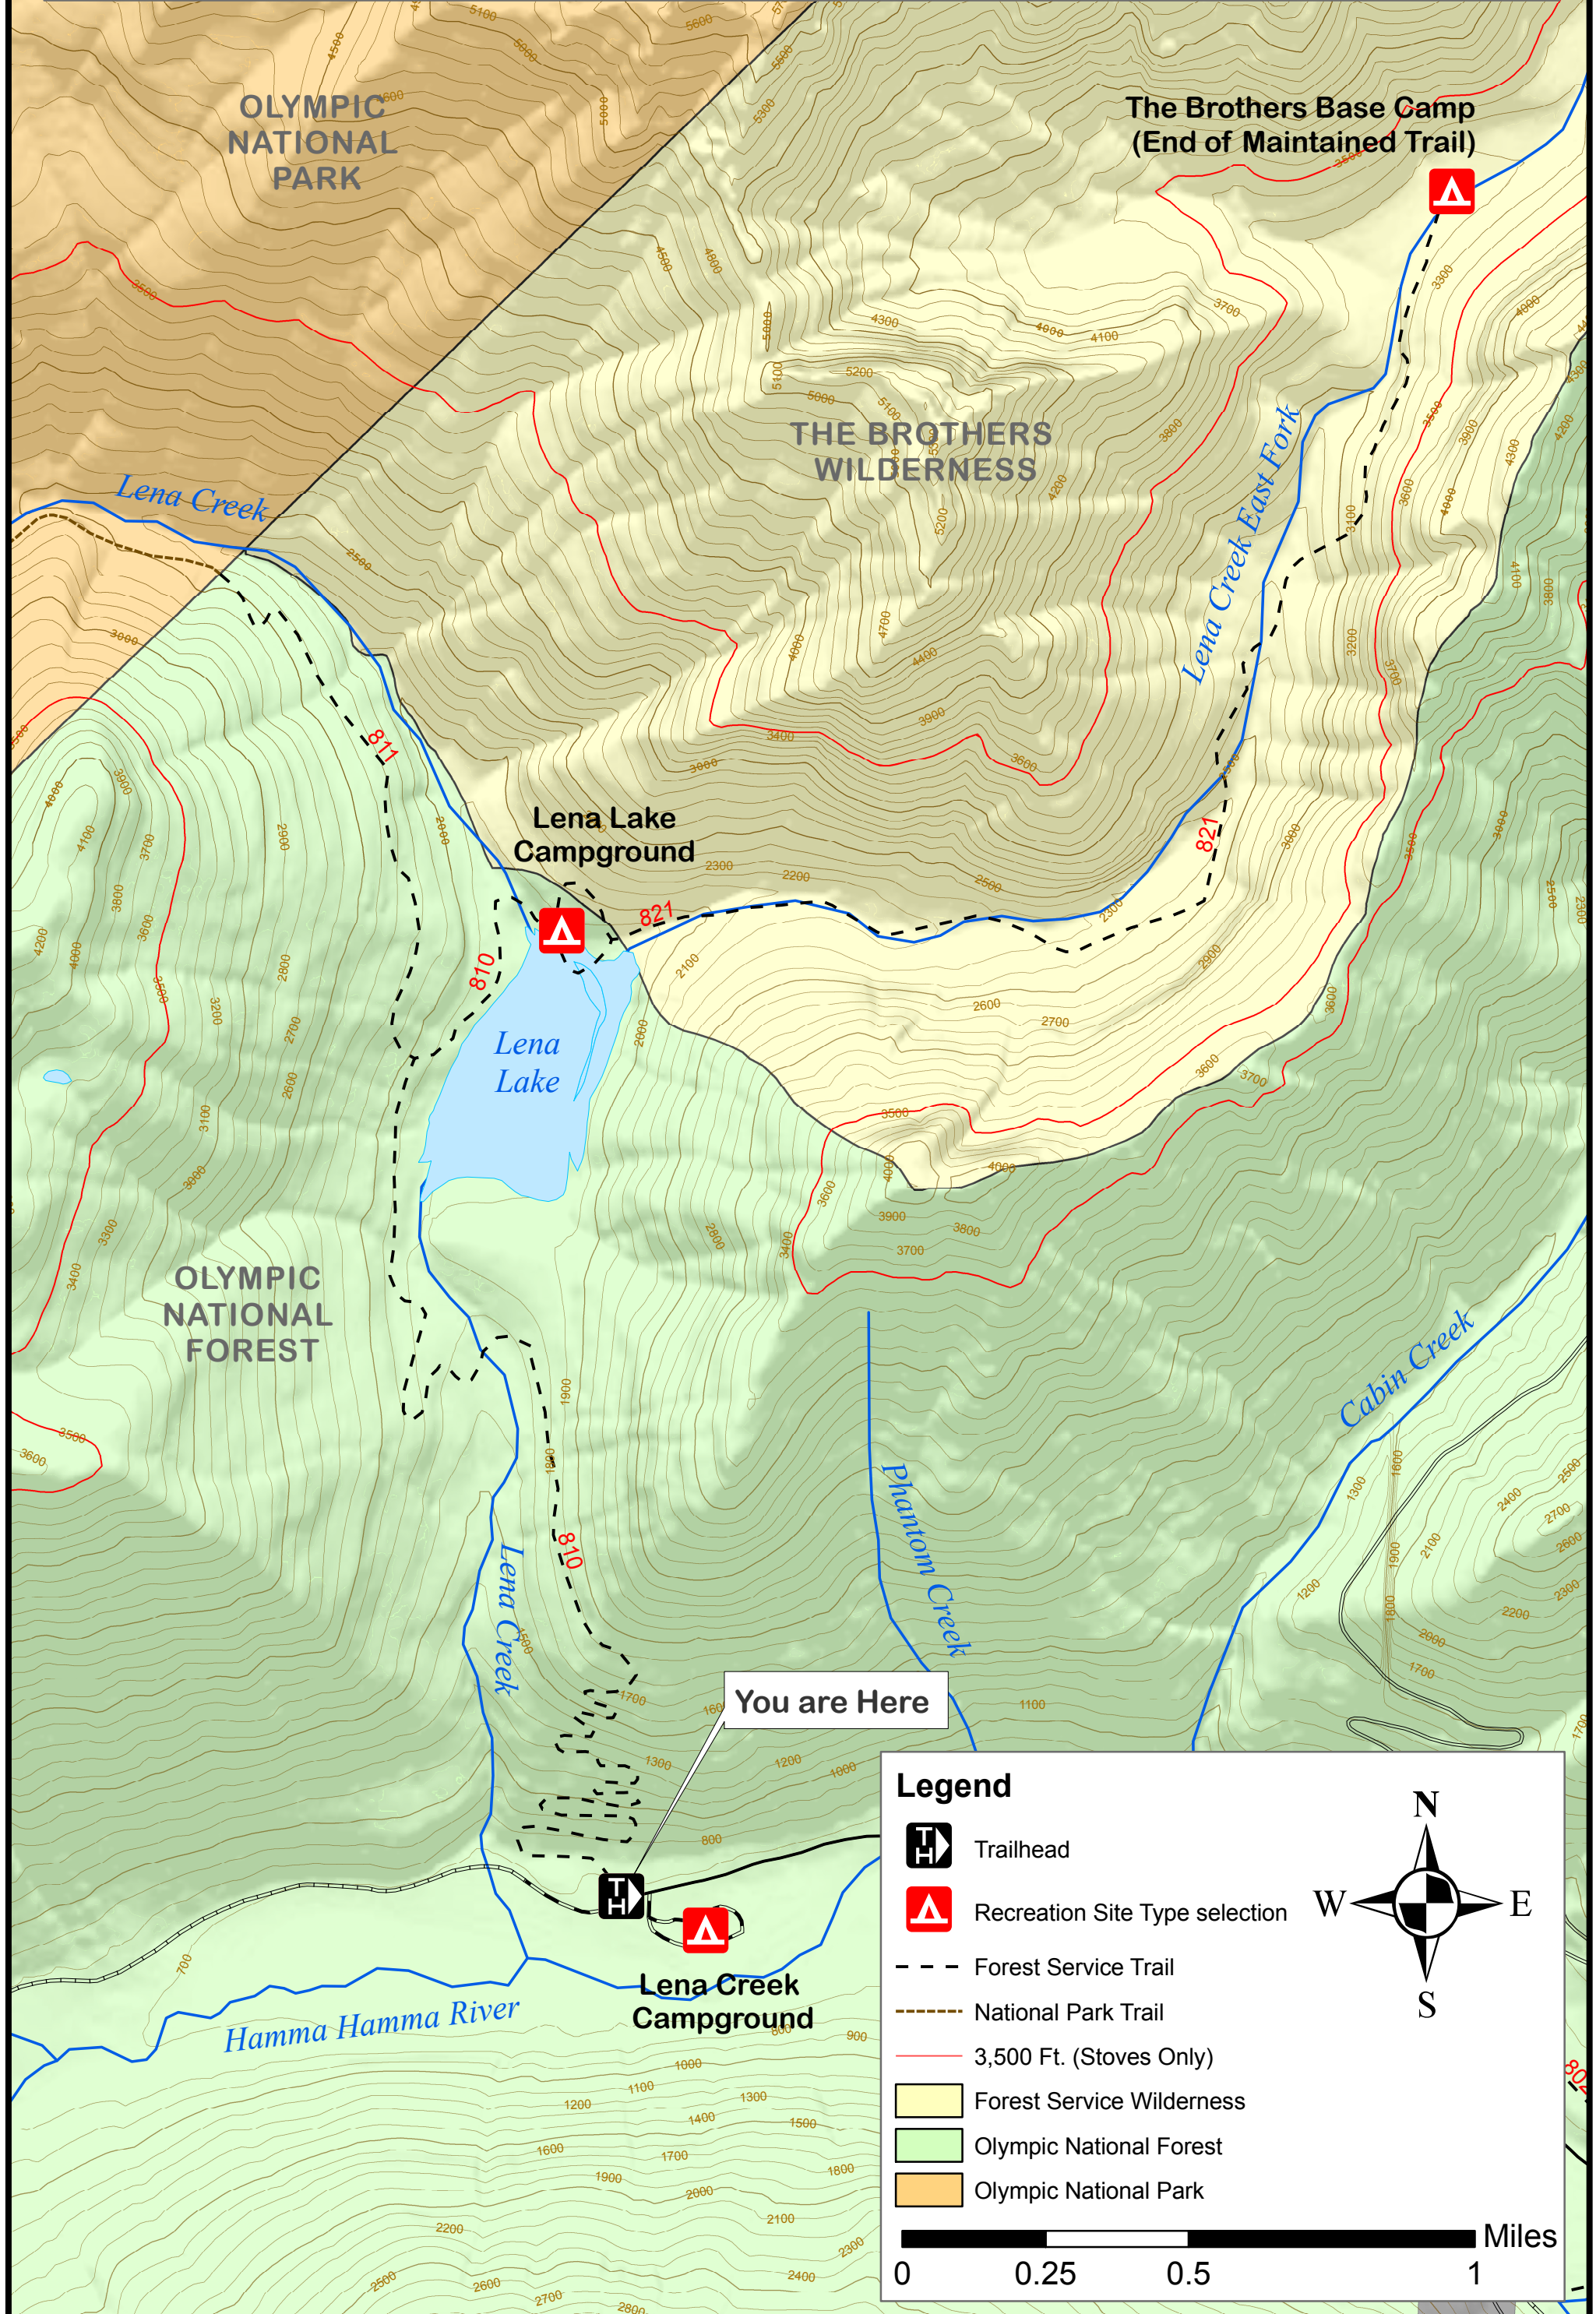

Lena Lake Trail #810 & The Brothers Trail #821

OLYMPIC NATIONAL PARK

The Brothers Base Camp
(End of Maintained Trail)

THE BROTHERS WILDERNESS

OLYMPIC NATIONAL FOREST

Lena Lake Campground

You are Here

Lena Creek Campground

Legend

- Trailhead
- Recreation Site Type selection
- Forest Service Trail
- National Park Trail
- 3,500 Ft. (Stoves Only)
- Forest Service Wilderness
- Olympic National Forest
- Olympic National Park