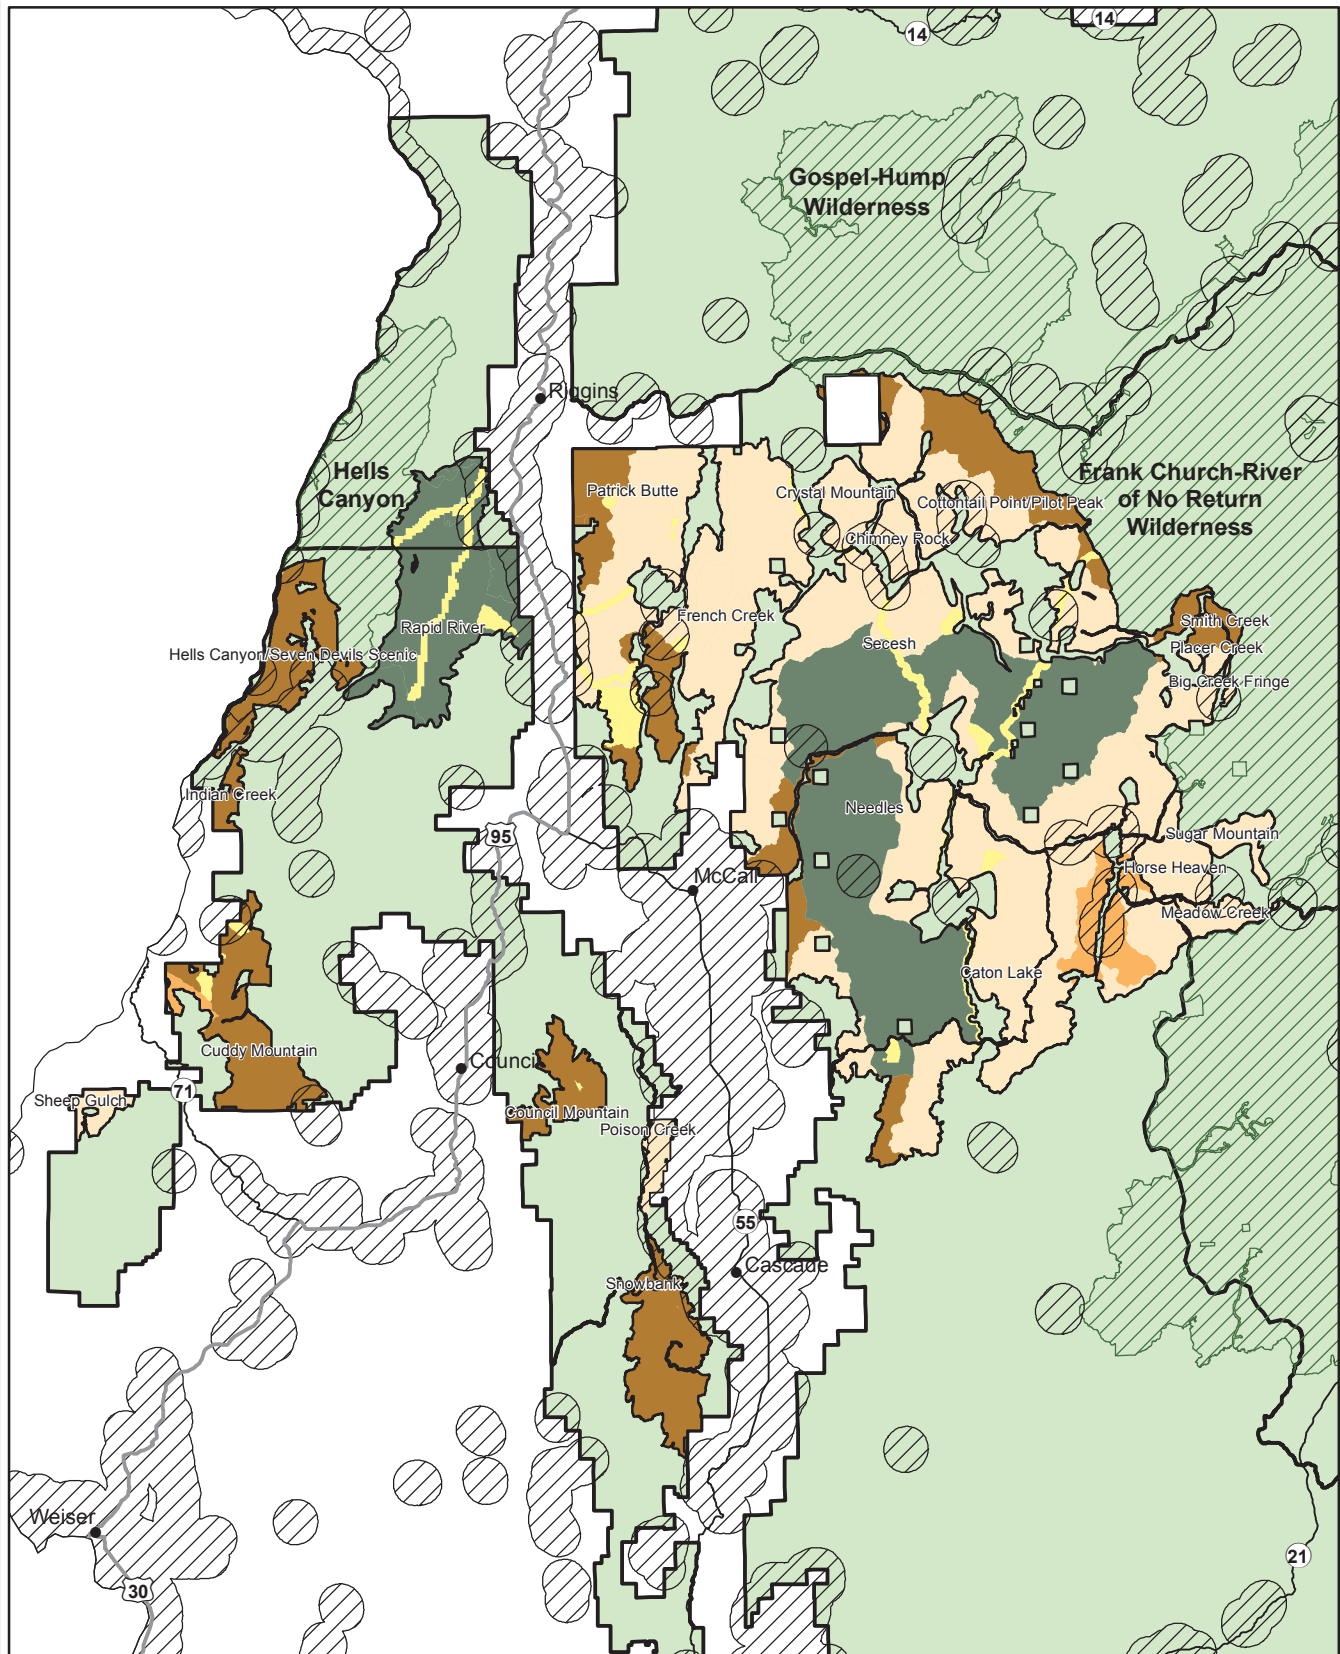

Payette Idaho Management Themes (Correction 03/11)

Map Based on Correction 03/11

The USDA Forest Service uses the most current and complete data available. GIS Data and product accuracy may vary. Using GIS products for purposes other than those for which they were intended may yield inaccurate or misleading results. The USDA Forest Service reserves the right to correct, update, modify, or replace GIS products without notification.

Management Themes Applied to Idaho Roadless Areas

- Wild Land Recreation
- Primitive
- Backcountry Restoration
- General Forest, Rangeland, or Grassland
- Forest Plan Special Area
- Special Areas of Historic or Tribal Significance
- Community Protection Zone
- Wilderness
- National Forest System Lands
(Other ownership is not displayed)