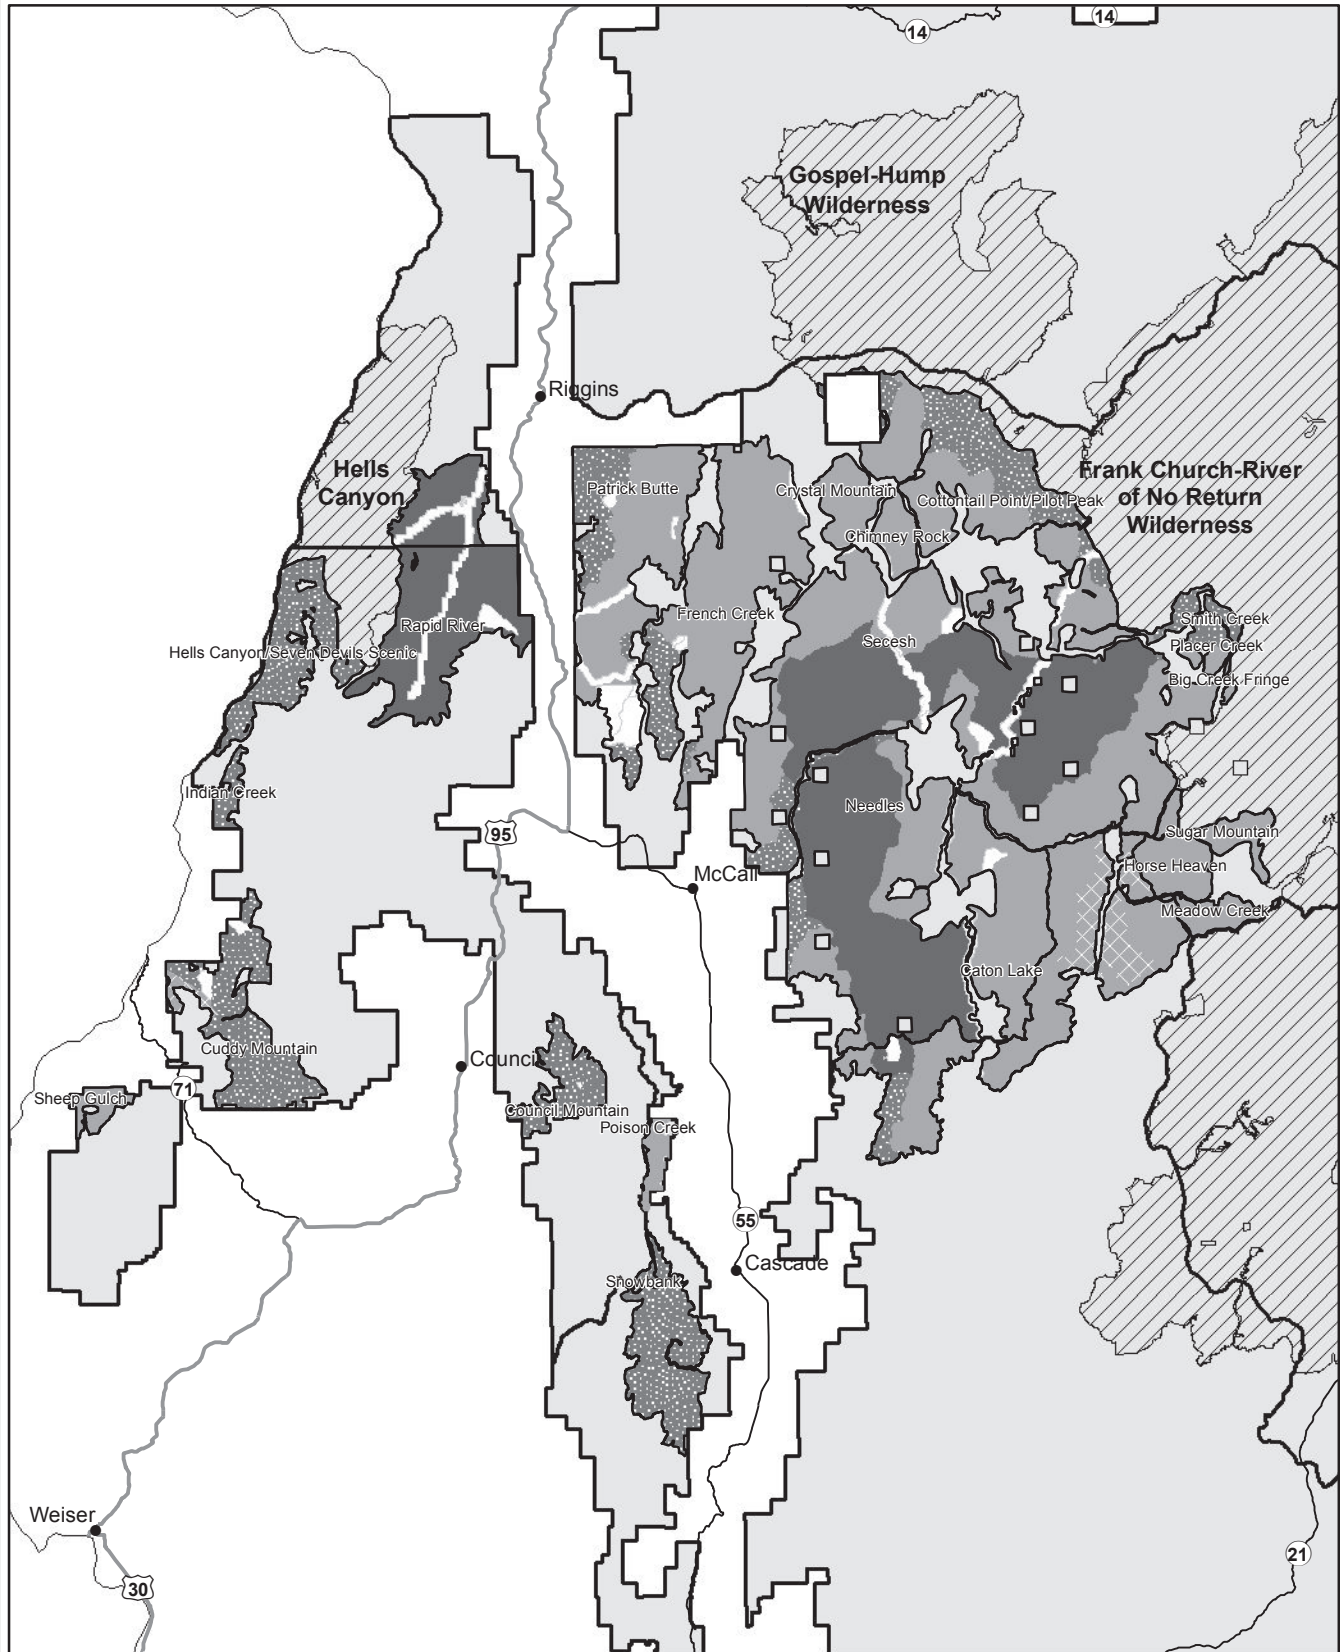

# Payette Idaho Management Themes (Correction 03/11)

Map Based on Correction 03/11

The USDA Forest Service uses the most current and complete data available. GIS Data and product accuracy may vary. Using GIS products for purposes other than those for which they were intended may yield inaccurate or misleading results. The USDA Forest Service reserves the right to correct, update, modify, or replace GIS products without notification.

### Management Themes Applied to Idaho Roadless Areas

- Wild Land Recreation
- Primitive
- Backcountry Restoration
- General Forest, Rangeland and Grassland
- Forest Plan Special Area
- Special Areas of Historic or Tribal Significance
- Wilderness
- National Forest System Lands  
(Other ownership is not displayed)