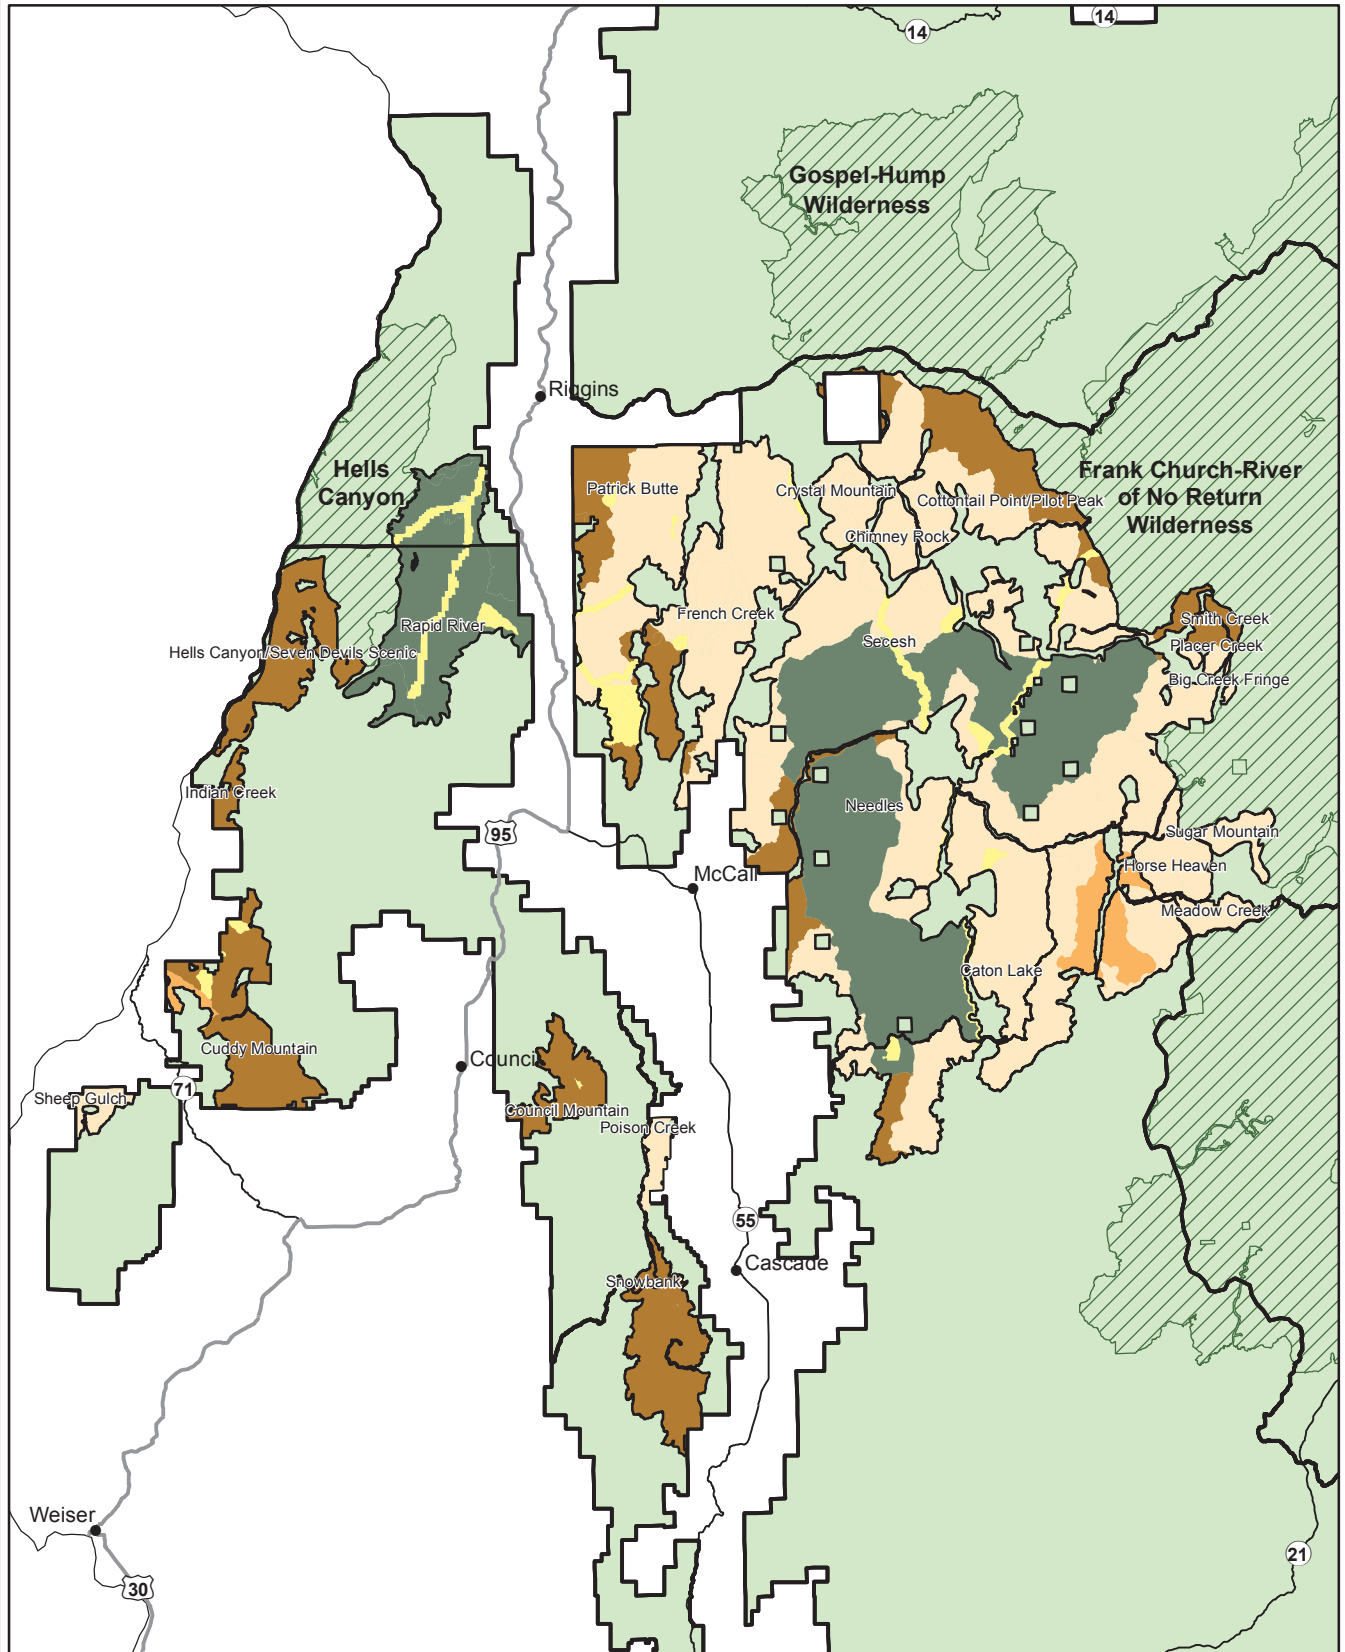

# Payette Idaho Management Themes (Correction 03/11)

Map Based on Correction 03/11

The USDA Forest Service uses the most current and complete data available. GIS Data and product accuracy may vary. Using GIS products for purposes other than those for which they were intended may yield inaccurate or misleading results. The USDA Forest Service reserves the right to correct, update, modify, or replace GIS products without notification.

**Management Themes Applied to Idaho Roadless Areas**

- Wild Land Recreation
- Primitive
- Backcountry Restoration
- General Forest, Rangeland or Grassland
- Forest Plan Special Area
- Special Areas of Historic or Tribal Significance
- Wilderness
- National Forest System Lands  
(Other ownership is not displayed)