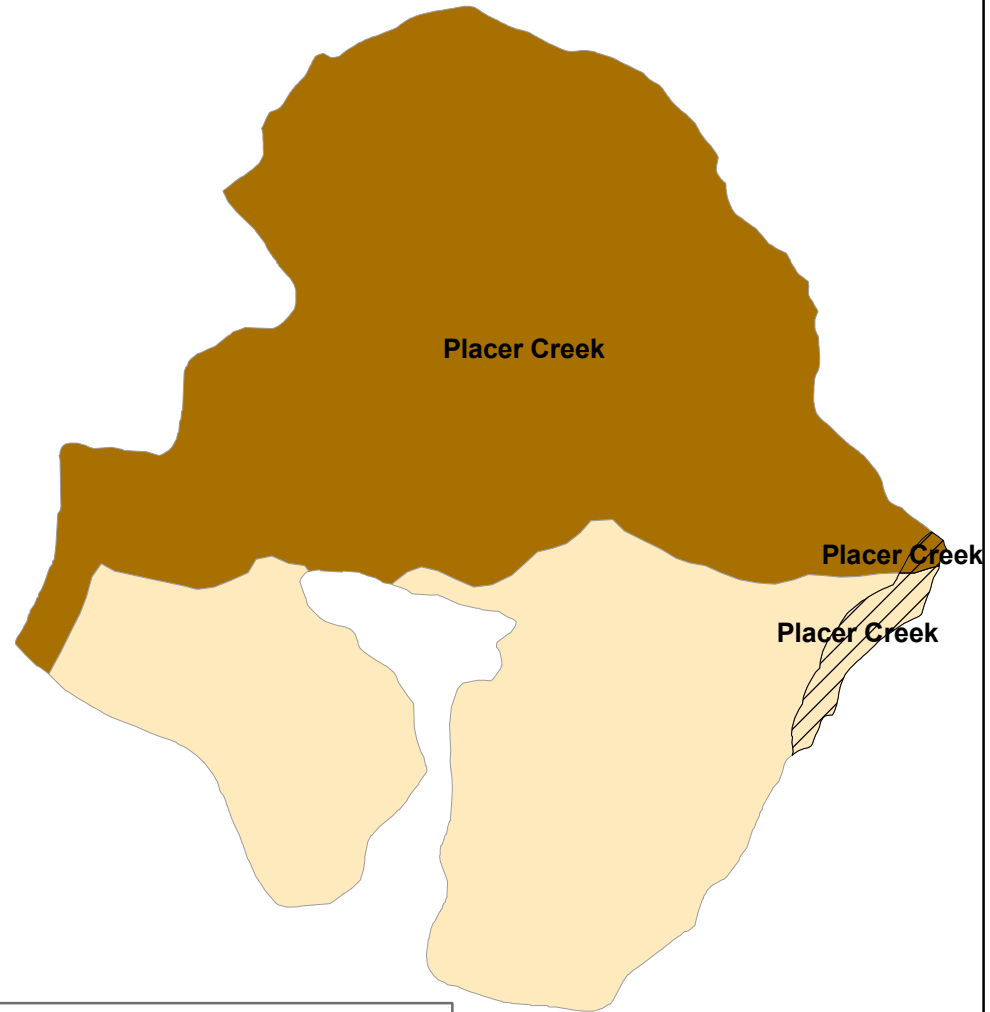

Proposed Corrections for Placer Creek IRA Payette NF

Acres of Roadless Area Theme Placer Creek IRA

Original Theme	Proposed Correction	Acres
Backcountry Restoration	NONE	2,732
Primitive	NONE	4,101
Forest Plan Special Area	Backcountry Restoration	98
Forest Plan Special Area	Primitive	14

Legend

Placer Creek IRA MIRR

-  Backcountry Restoration
-  Primitive
-  Forest Plan Special Area

Legend

-  Areas Corrected

Placer Creek IRA Proposed Correction

-  Backcountry Restoration,
-  Primitive,
-  Forest Plan Special Area, Backcountry Restoration
-  Forest Plan Special Area, Primitive

Map Created by Suzanne Johnson
GIS Specialist - 4/19/2010