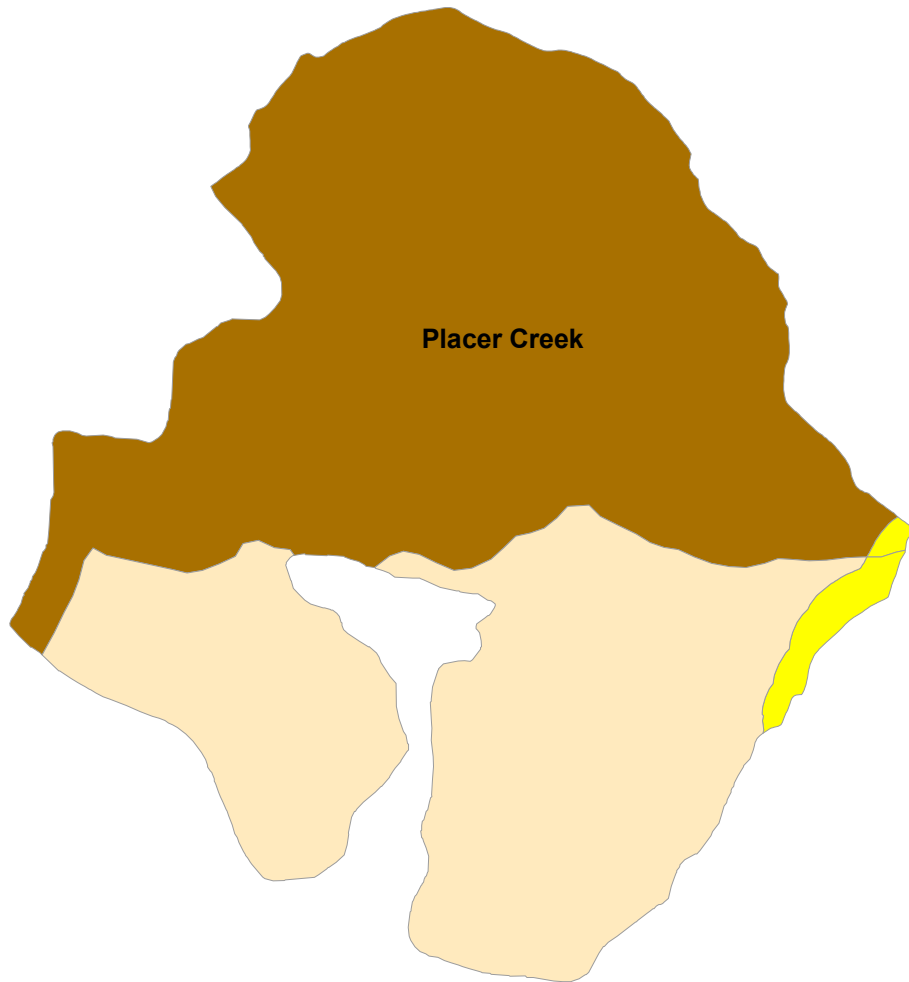

Proposed Corrections for Placer Creek IRA Payette NF

Acres of Roadless Area Theme Placer Creek IRA

Original Theme	Proposed Correction	Acres
Backcountry Restoration	NONE	2,732
Primitive	NONE	4,101
Forest Plan Special Area	Backcountry Restoration	98
Forest Plan Special Area	Primitive	14

Legend

Placer Creek IRA MIRR

-  Backcountry Restoration
-  Primitive
-  Forest Plan Special Area

Legend

-  Areas Corrected

Placer Creek IRA Proposed Correction

-  Backcountry Restoration,
-  Primitive,
-  Forest Plan Special Area, Backcountry Restoration
-  Forest Plan Special Area, Primitive

Map Created by Suzanne Johnson
GIS Specialist - 4/19/2010