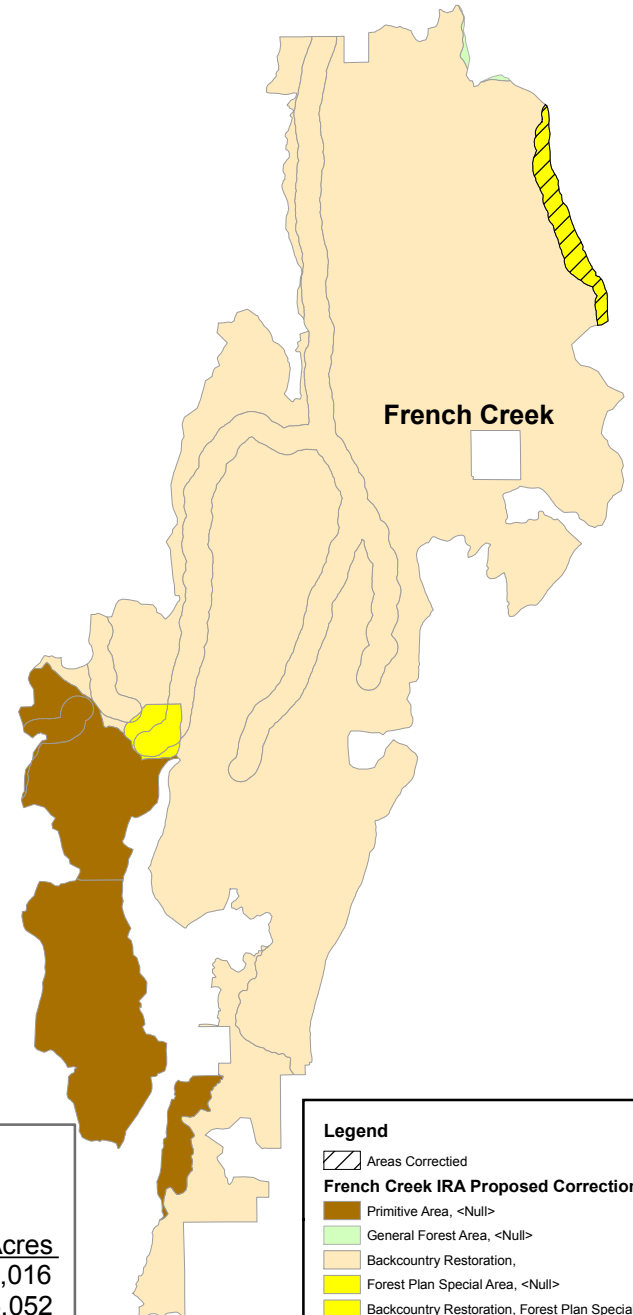

Proposed Corrections for French Creek IRA Payette NF

Legend

French Creek IRA MIRR

- Backcountry Restoration
- Forest Plan Special Area
- General Forest Area
- Primitive Area

Acres of Roadless Area Theme
French Creek IRA

Original Theme	Proposed Correction	Acres
Primitive	NONE	12,016
Backcountry Restoration	NONE	75,052
Forest Plan Special Area	NONE	676
General Forest	NONE	75
Backcountry Restoration	Forest Plan Special Area	1,000

Legend

- Areas Corrected

French Creek IRA Proposed Correction

- Primitive Area, <Null>
- General Forest Area, <Null>
- Backcountry Restoration, <Null>
- Forest Plan Special Area, <Null>
- Backcountry Restoration, Forest Plan Special Area

Map Created by Suzanne Johnson
GIS Specialist - 4/19/2010