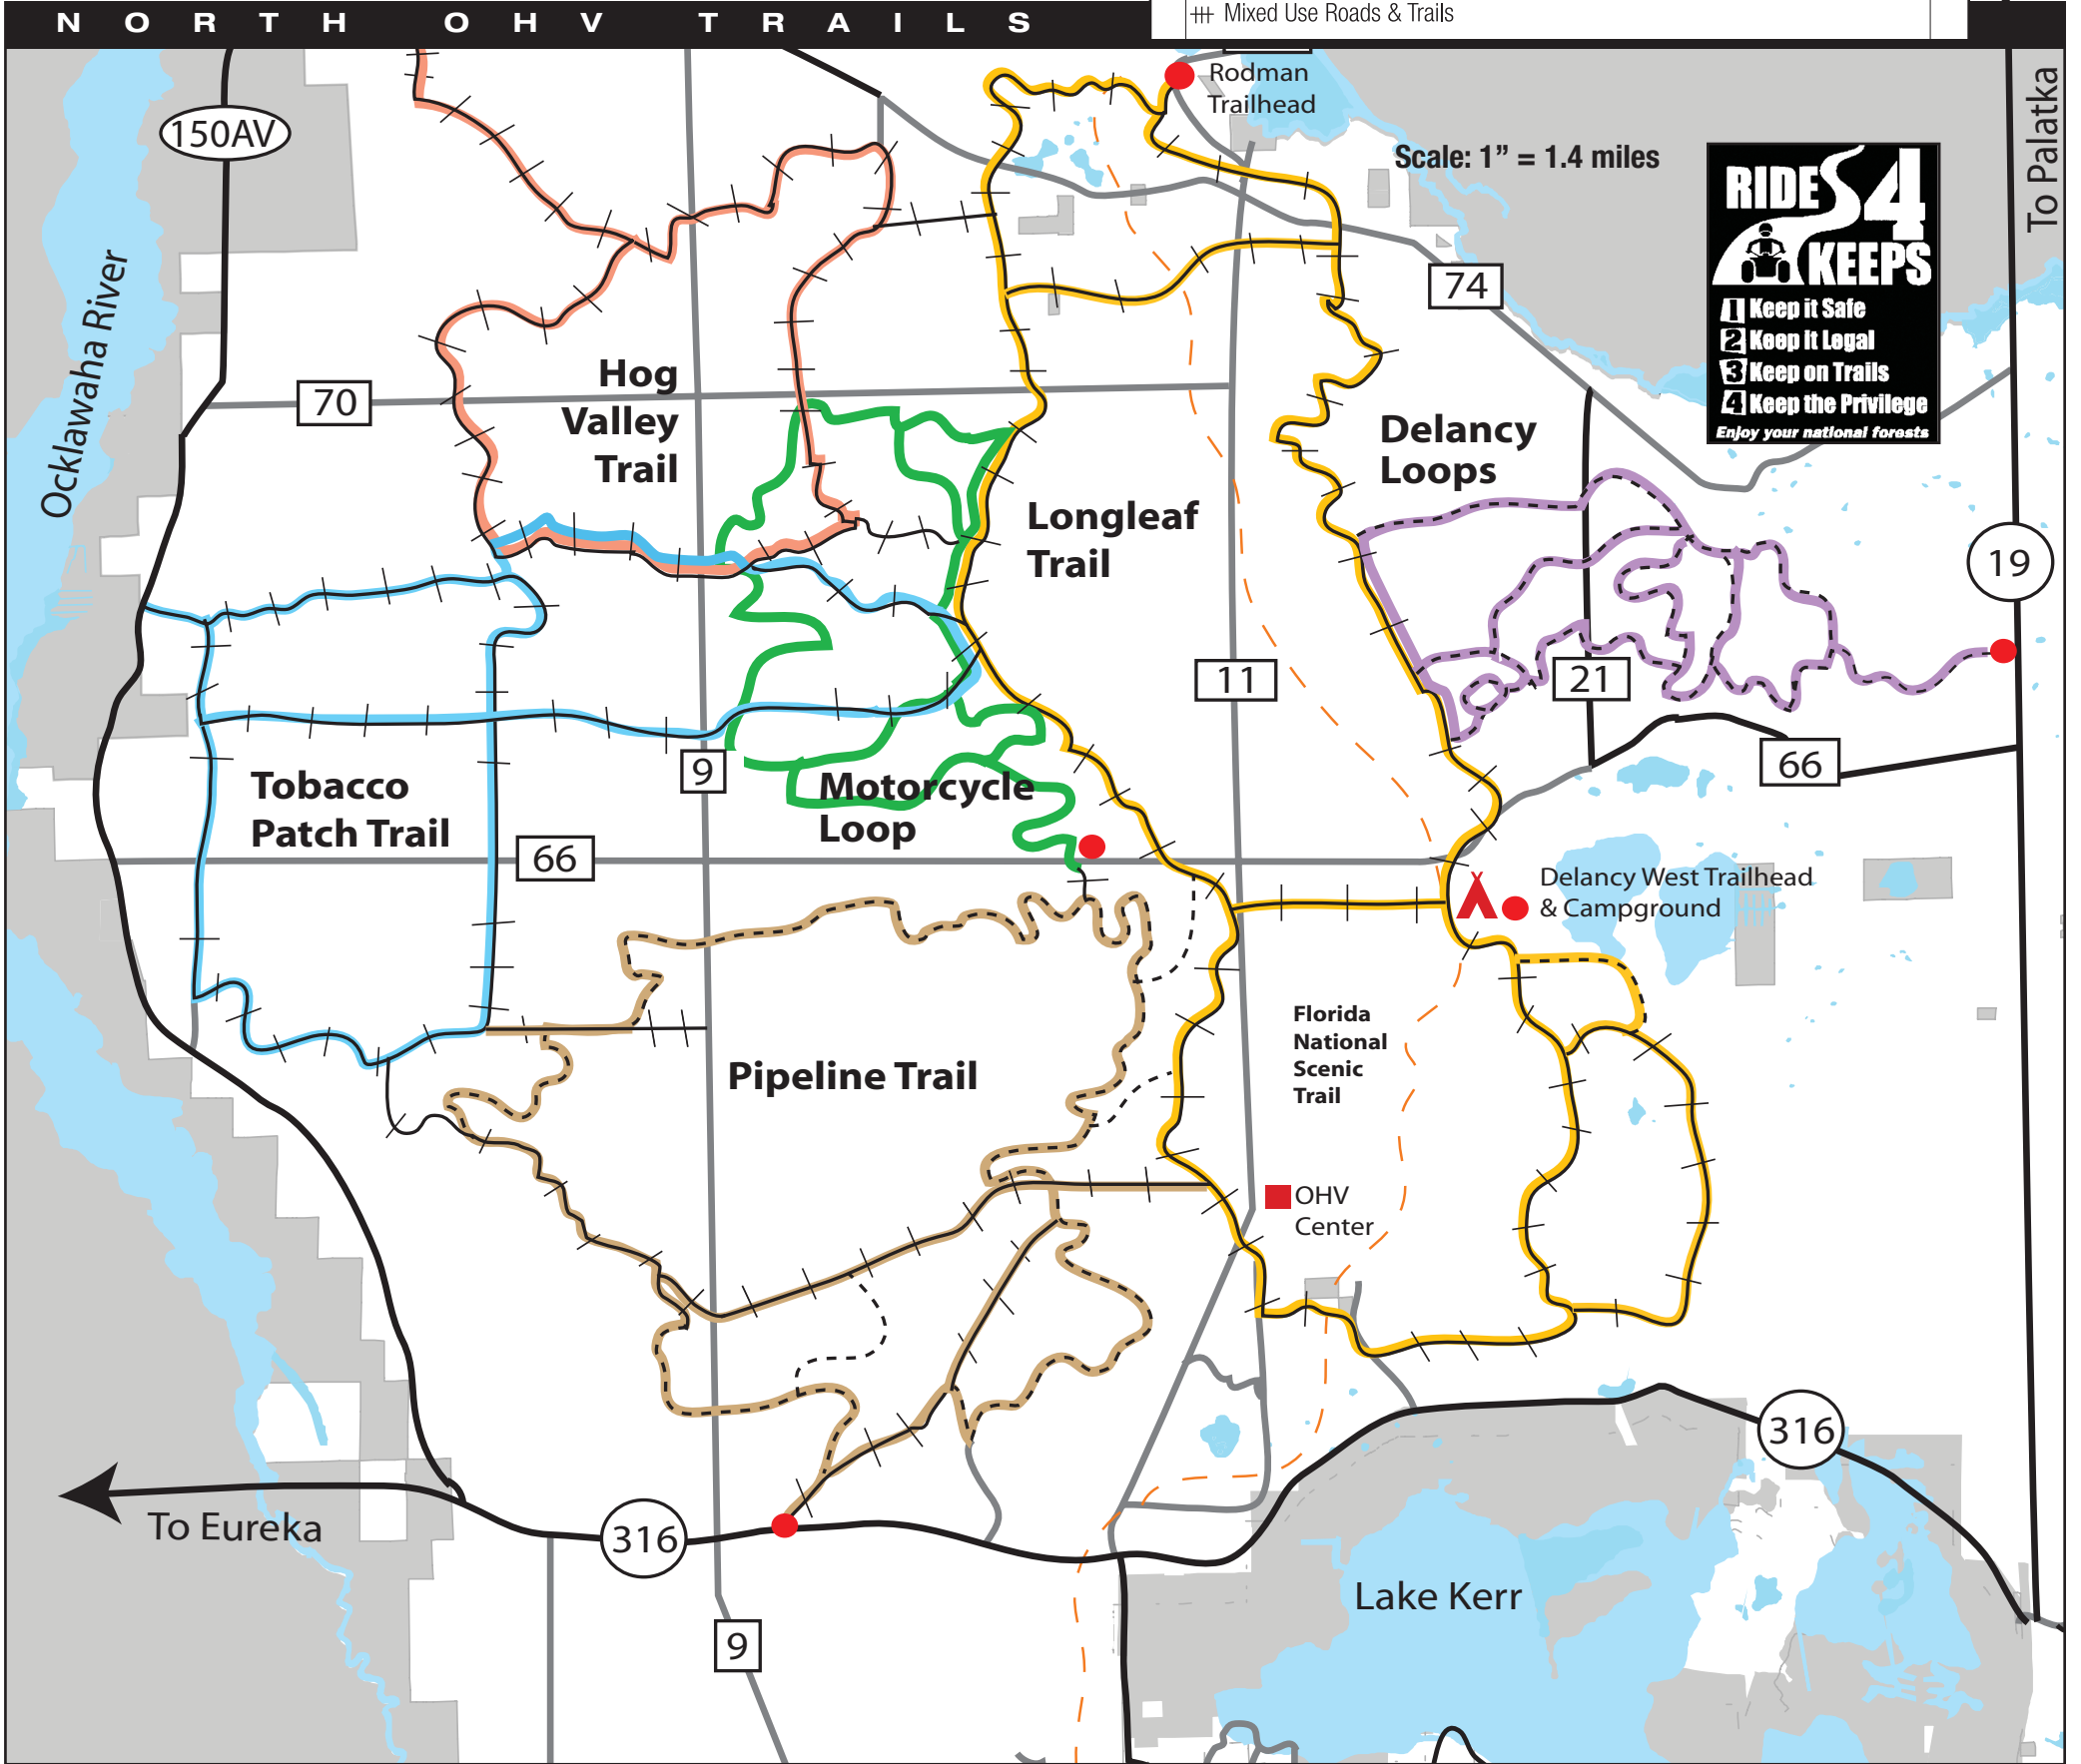

# OCALA OHV TRAIL SYSTEM

Ocala National Forest

Trail	Mileage	Color	Motorcycle	ATV	UTV
Delancy Loops	16	Violet	Y	Y	N
Hog Valley Trail	13	Red	Y	Y	Y
Longleaf Trail	25	Yellow	Y	Y	Y
Motorcycle Loop	14	Green	Y	N	N
Pipeline Trail	19	Brown	Y	Y	N
Tobacco Patch Trail	18	Blue	Y	Y	Y
Wandering Wiregrass Trail	17	Purple	Y	Y	N
Other Ocala North	20	None	Y	Y	Y

⊕ Mixed Use Roads & Trails

### LEGEND

<span style="color: red;">●</span> Trailhead	⊕ Mixed Use
----- ATV & Motorcycle	— Paved Roads
— Motorcycle Only	— Surfaced Roads
----- Florida National Scenic Trail (Hiking Only)	