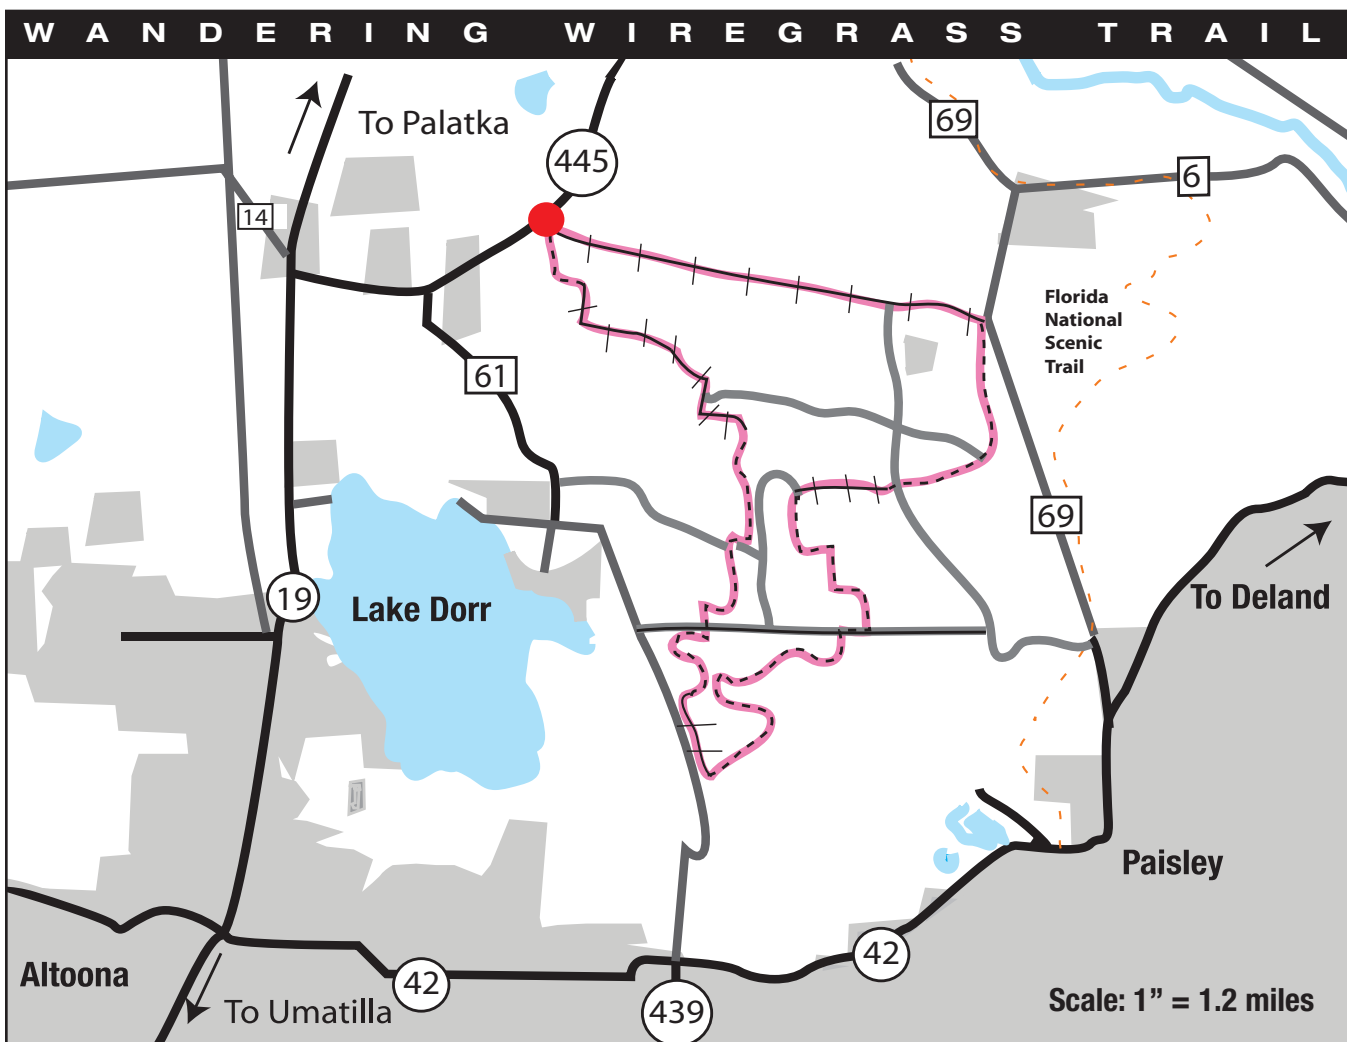

# OCALA OHV TRAIL SYSTEM

Ocala National Forest

Trail	Mileage	Color	Motorcycle	ATV	UTV
Delancy Loops	16	Violet	Y	Y	N
Hog Valley Trail	13	Red	Y	Y	Y
Longleaf Trail	25	Yellow	Y	Y	Y
Motorcycle Loop	14	Green	Y	N	N
Pipeline Trail	19	Brown	Y	Y	N
Tobacco Patch Trail	18	Blue	Y	Y	Y
Wandering Wiregrass Trail	17	Purple	Y	Y	N
Other Ocala North	20	None	Y	Y	Y

⊕ Mixed Use Roads & Trails

### LEGEND

<span style="color: red;">●</span> Trailhead	⊕ Mixed Use
----- ATV & Motorcycle	— Paved Roads
— Motorcycle Only	— Surfaced Roads
----- Florida National Scenic Trail (Hiking Only)	