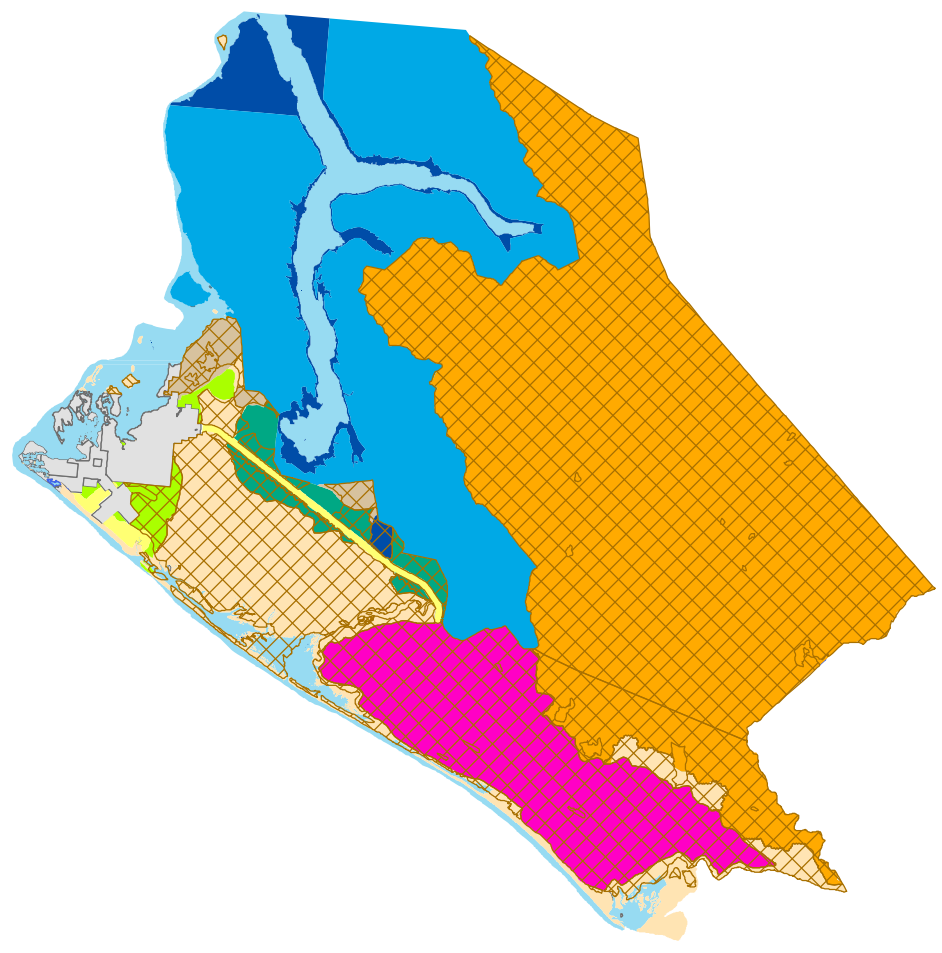

Tongass National Forest Land Use Designation

Legend

 Roadless Rule 2001

Land Use Designation

LUD

 Experimental Forest

 Experimental Forest proposed to be converted to Semi-Remote Recreation (SM)

 Scenic Viewshed proposed to be converted to Experimental Forest

 Research Natural Area

 Remote Recreation

 Recreation River

 Special Interest Area

 Semi-Remote Recreation

 Scenic River

 Scenic Viewshed

 Timber Production

 Wilderness Monument

 Wilderness Monument Research Natural Area

 Wilderness Monument Special Area

 Wilderness Monument Wild River

 Wild River

 Wilderness

 Wilderness Special Area

 Wilderness Wild River

Landstatus

 Saltwater

 Alienated Lands

 Fresh Water