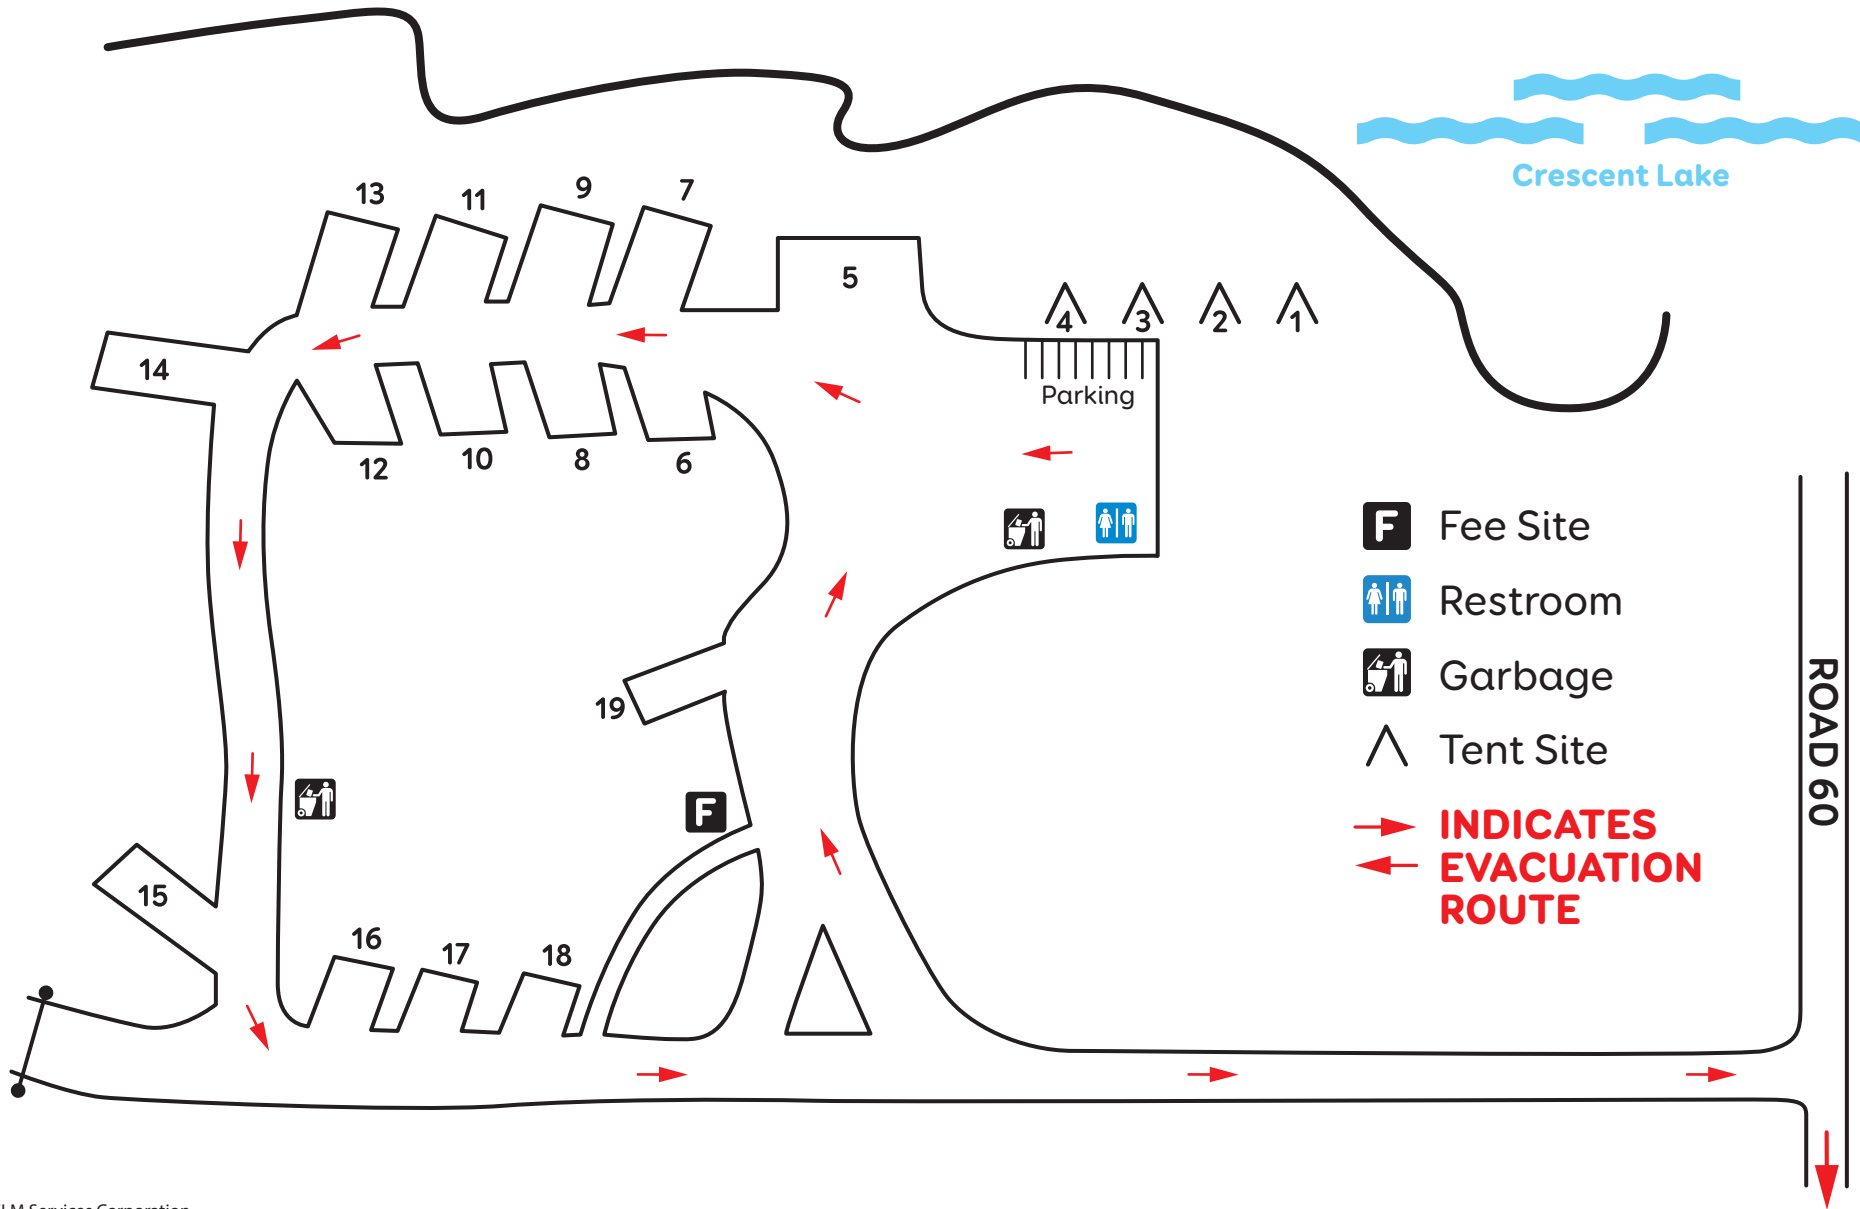

# EMERGENCY EVACUATION ROUTE

## ▲ CONTORTA FLAT Campground

- F** Fee Site
- Restroom
- Garbage
- Tent Site
- INDICATES EVACUATION ROUTE