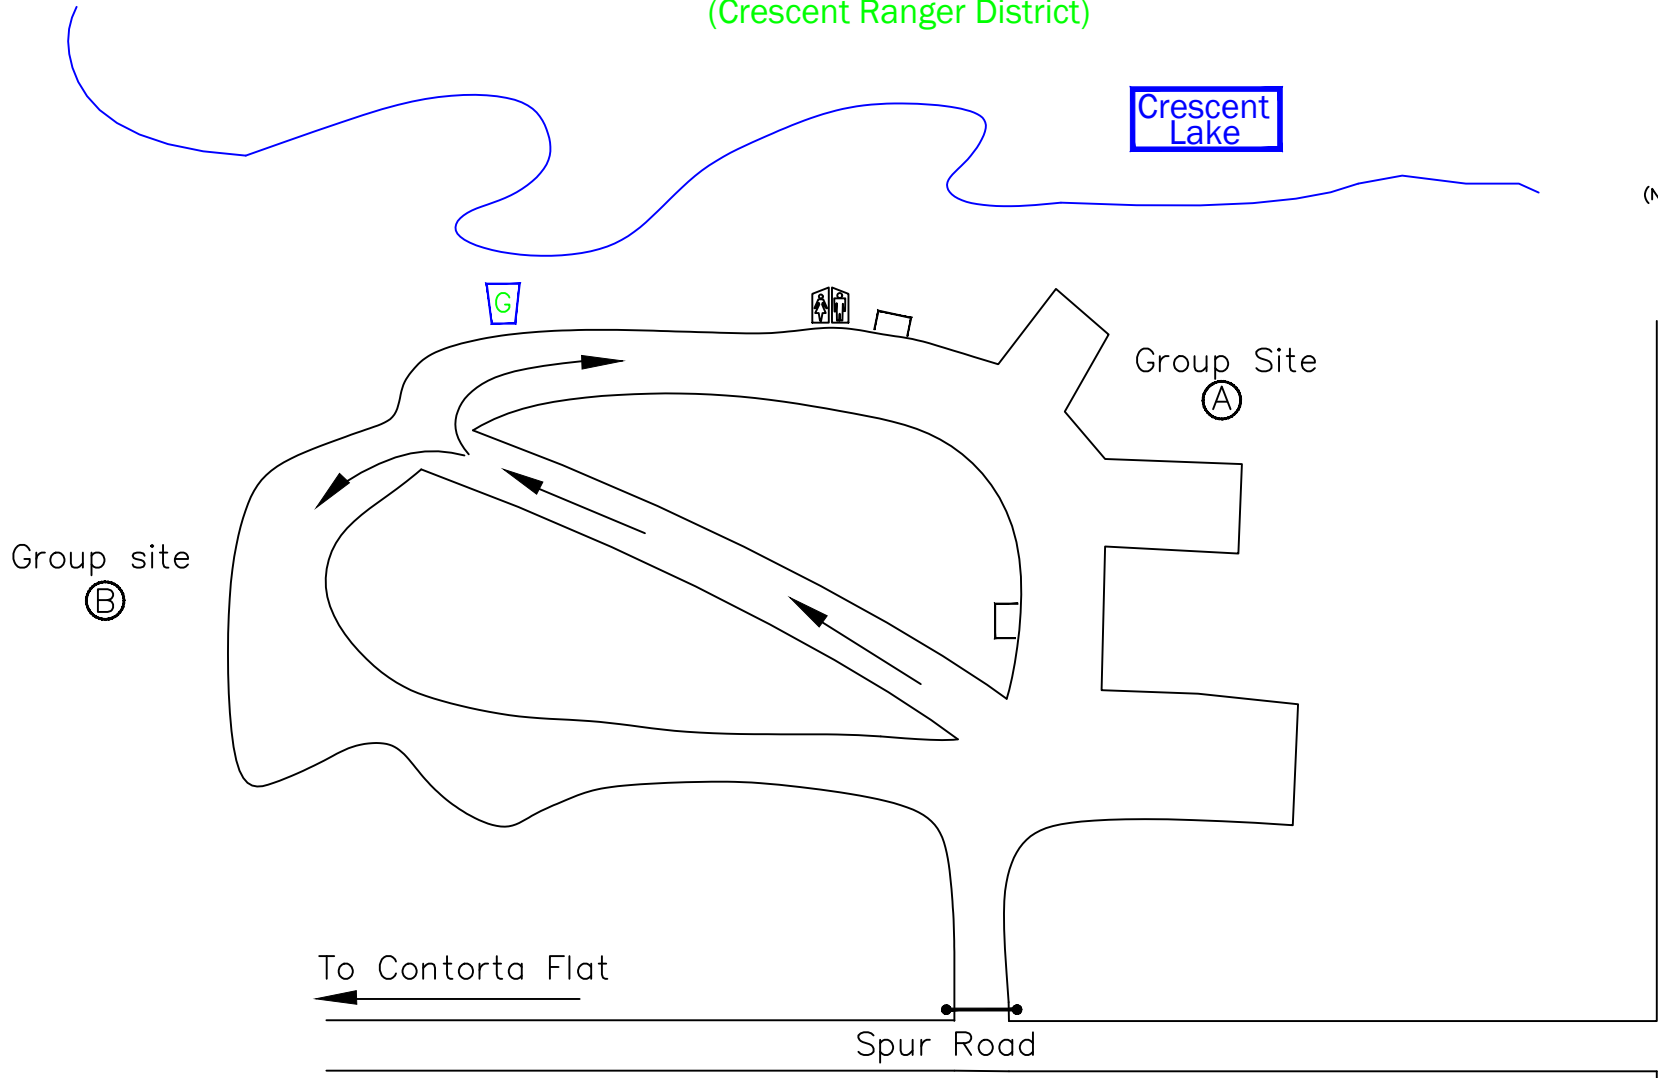

Contorta Point

(Crescent Ranger District)

Crescent Lake

LEGEND

- Garbage
- Toilet
- Group site
- Bulletin Board
- Gate

Deschutes National Forest
(State of Oregon)